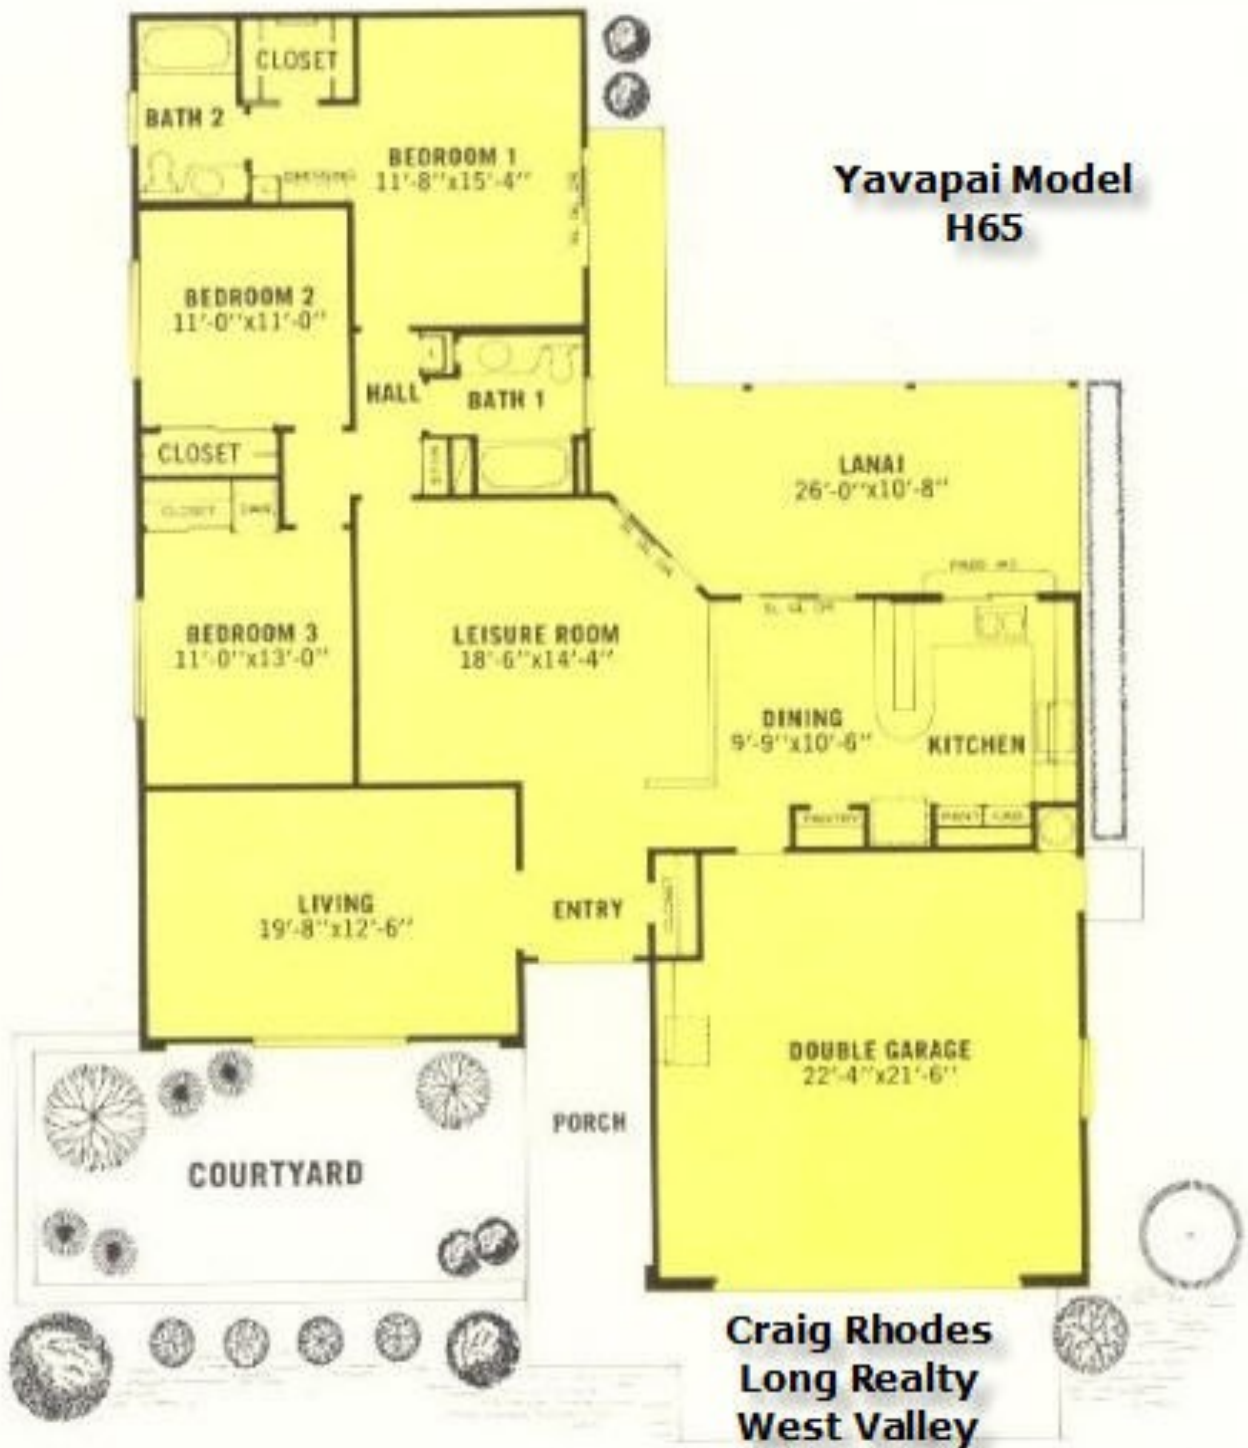

Yavapai H65 Model in Sun City 1600+sqft. 3BR, 2BA

Craig Rhodes | Long Realty

“Excellence in Client Care”

AZ-Homes-Online.com