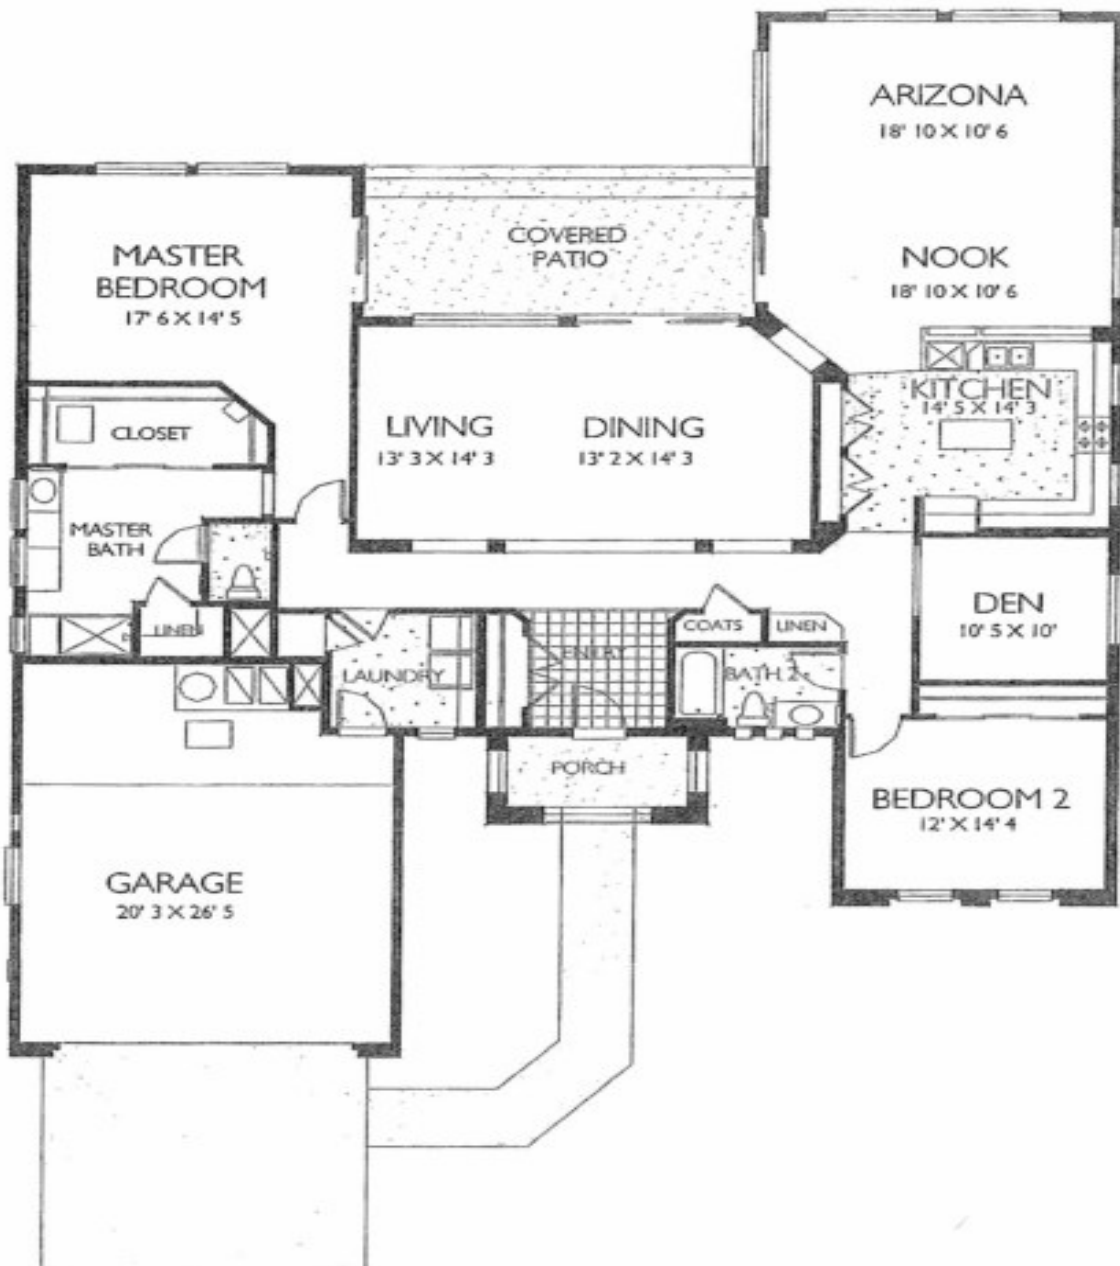

# Windrose in Sun City Grand 2259 sqft. 2BR, 1.75BA, Den

Approximately 2,259 square feet

WINDROSE II P-9107

The secluded rear patio makes it a perfect get-away to enjoy a cup of coffee in the morning.

**The Cascade Team**  
REALESTATE