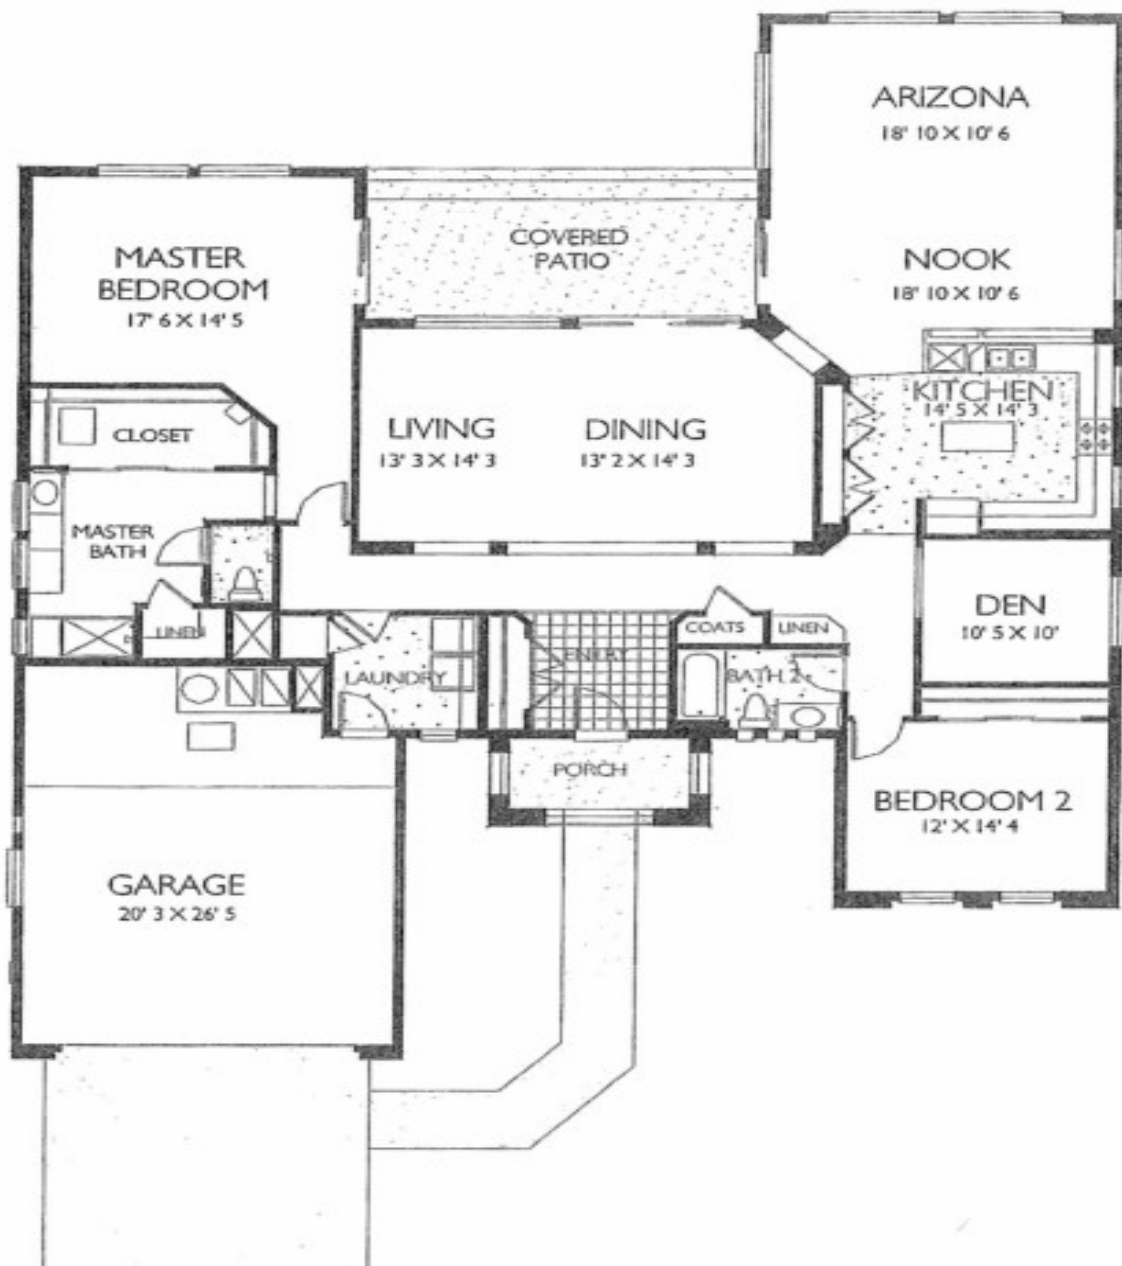

Windrose in Sun City Grand 2259 sqft. 2BR, 1.75BA, Den

Approximately 2,259 square feet

WINDROSE II P-9107

The secluded rear patio makes it a perfect get-away to enjoy a cup of coffee in the morning.

Craig Rhodes } Sun City Grand Expert