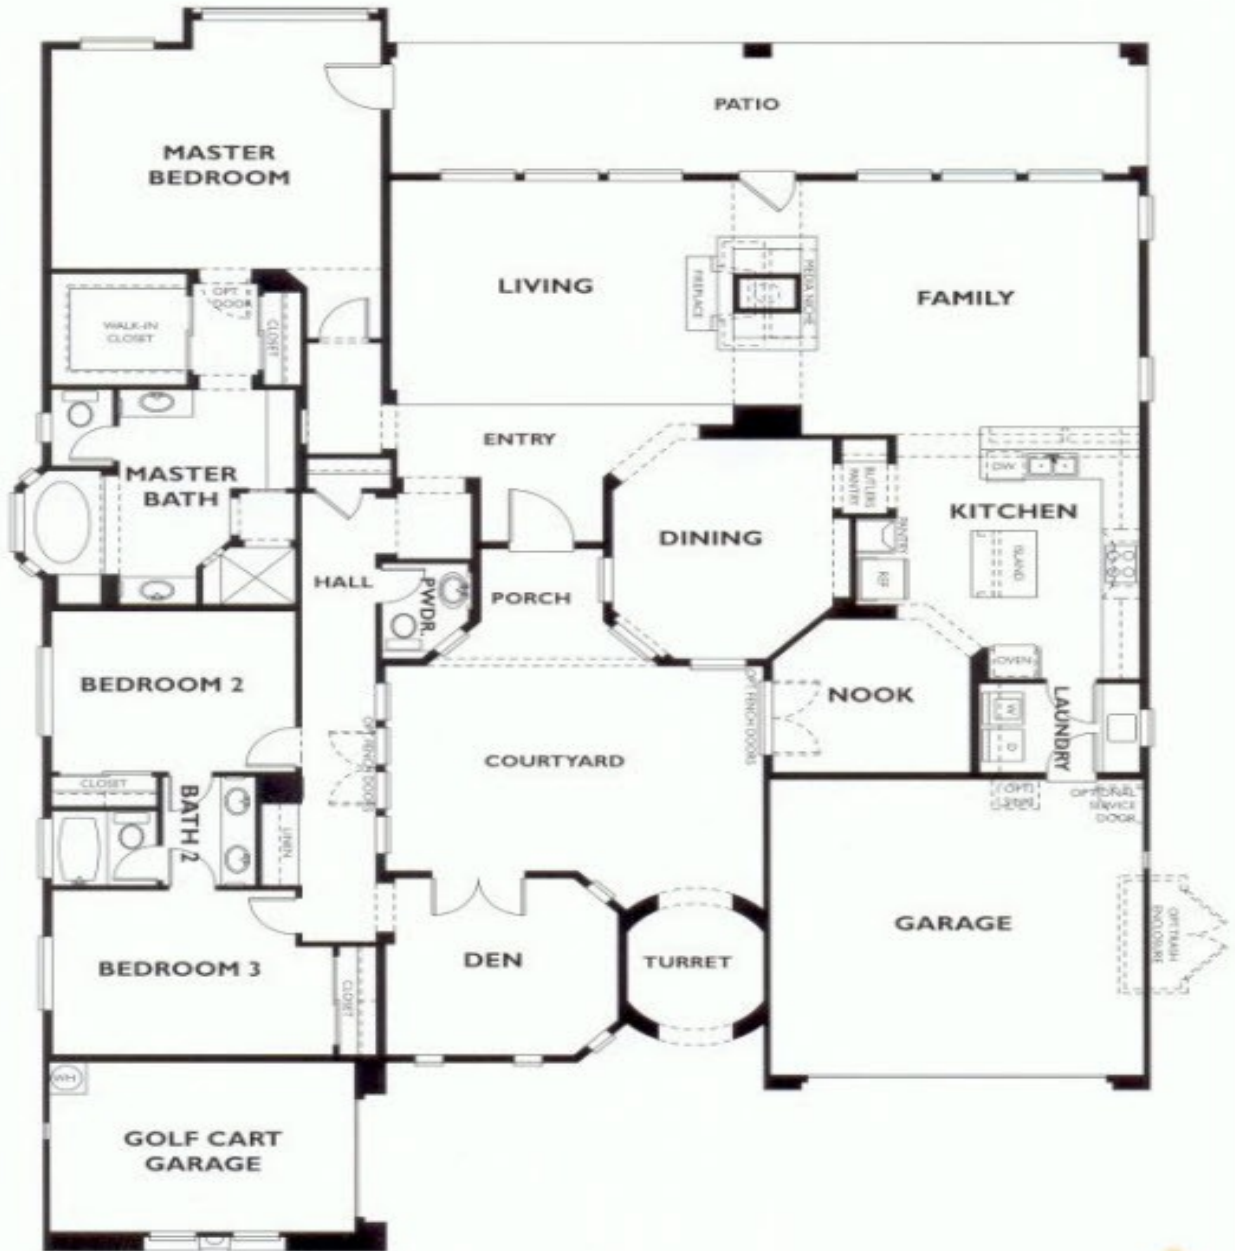

Vesta Model~Trilogy 2935 sf. 3 BR, 2.25 BA, 2+ Cars

Trilogy Vesta Floorplan

Craig Rhodes | TCT Real Estate
Discount Commissions | Buyer Rebates

AZ-Homes-Online.com

FOR SALE
TCT
The Cascade Team
Real Estate
CRAIG RHODES
623.236.6797