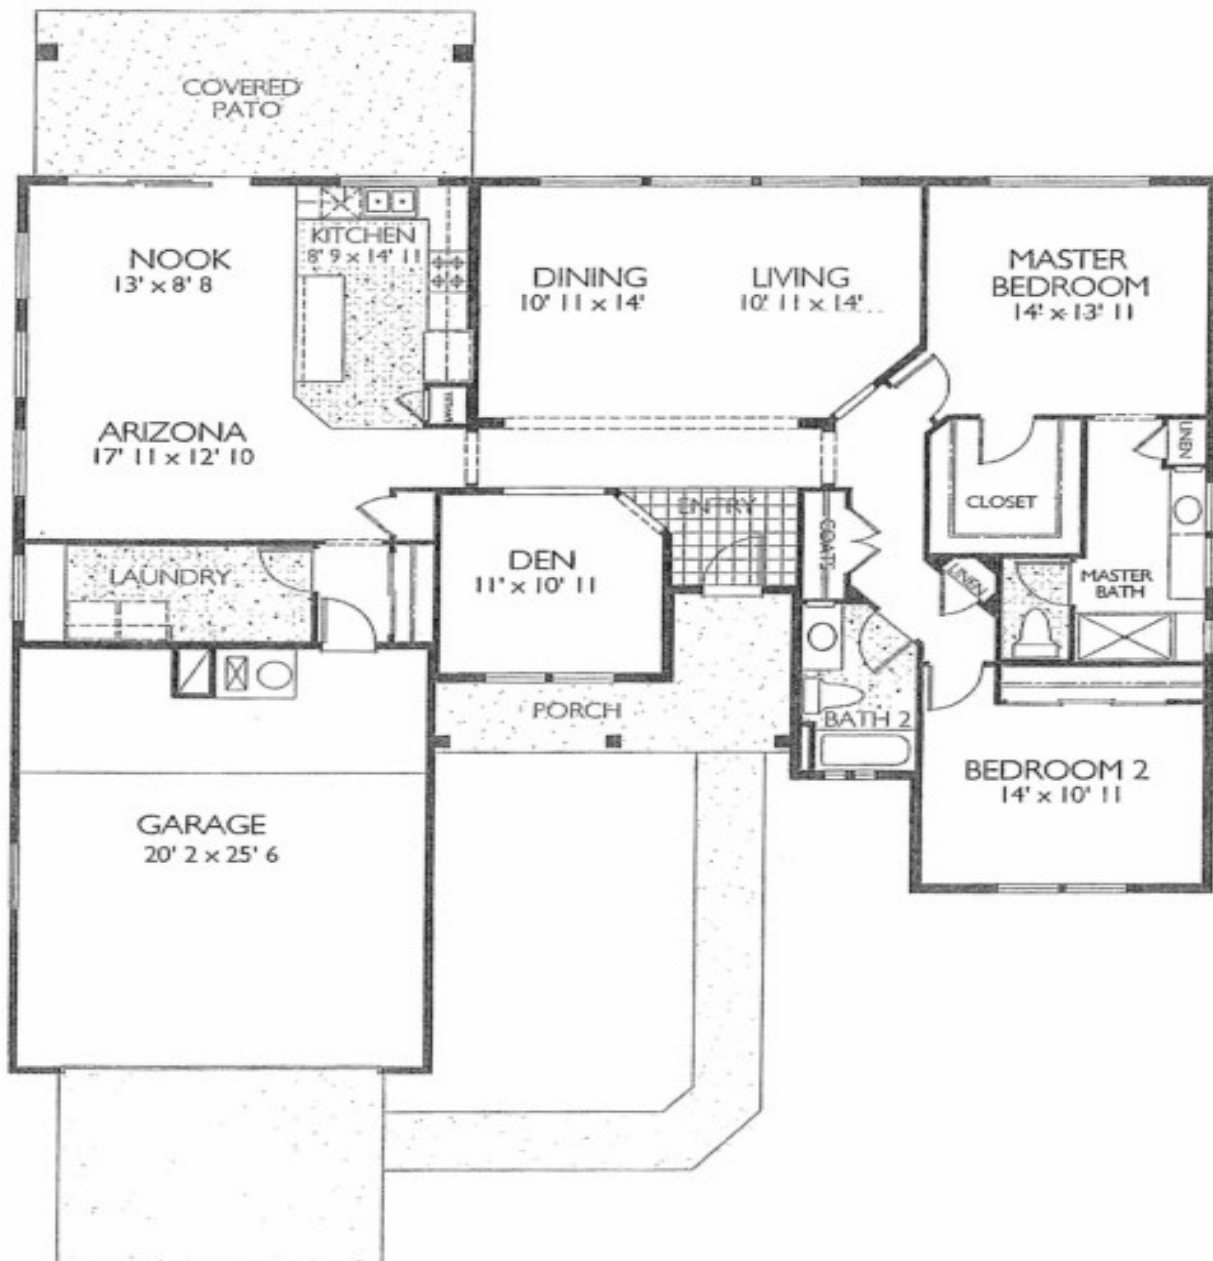

Verbena in Sun City Grand 2019 sqft. 2BR, 1.75BA, Den

Approximately 2,019 square feet

VERBENA P-9105

The inviting entry to the living and dining rooms offers the formality you want...but just peek around the corner at the informal areas that you need.