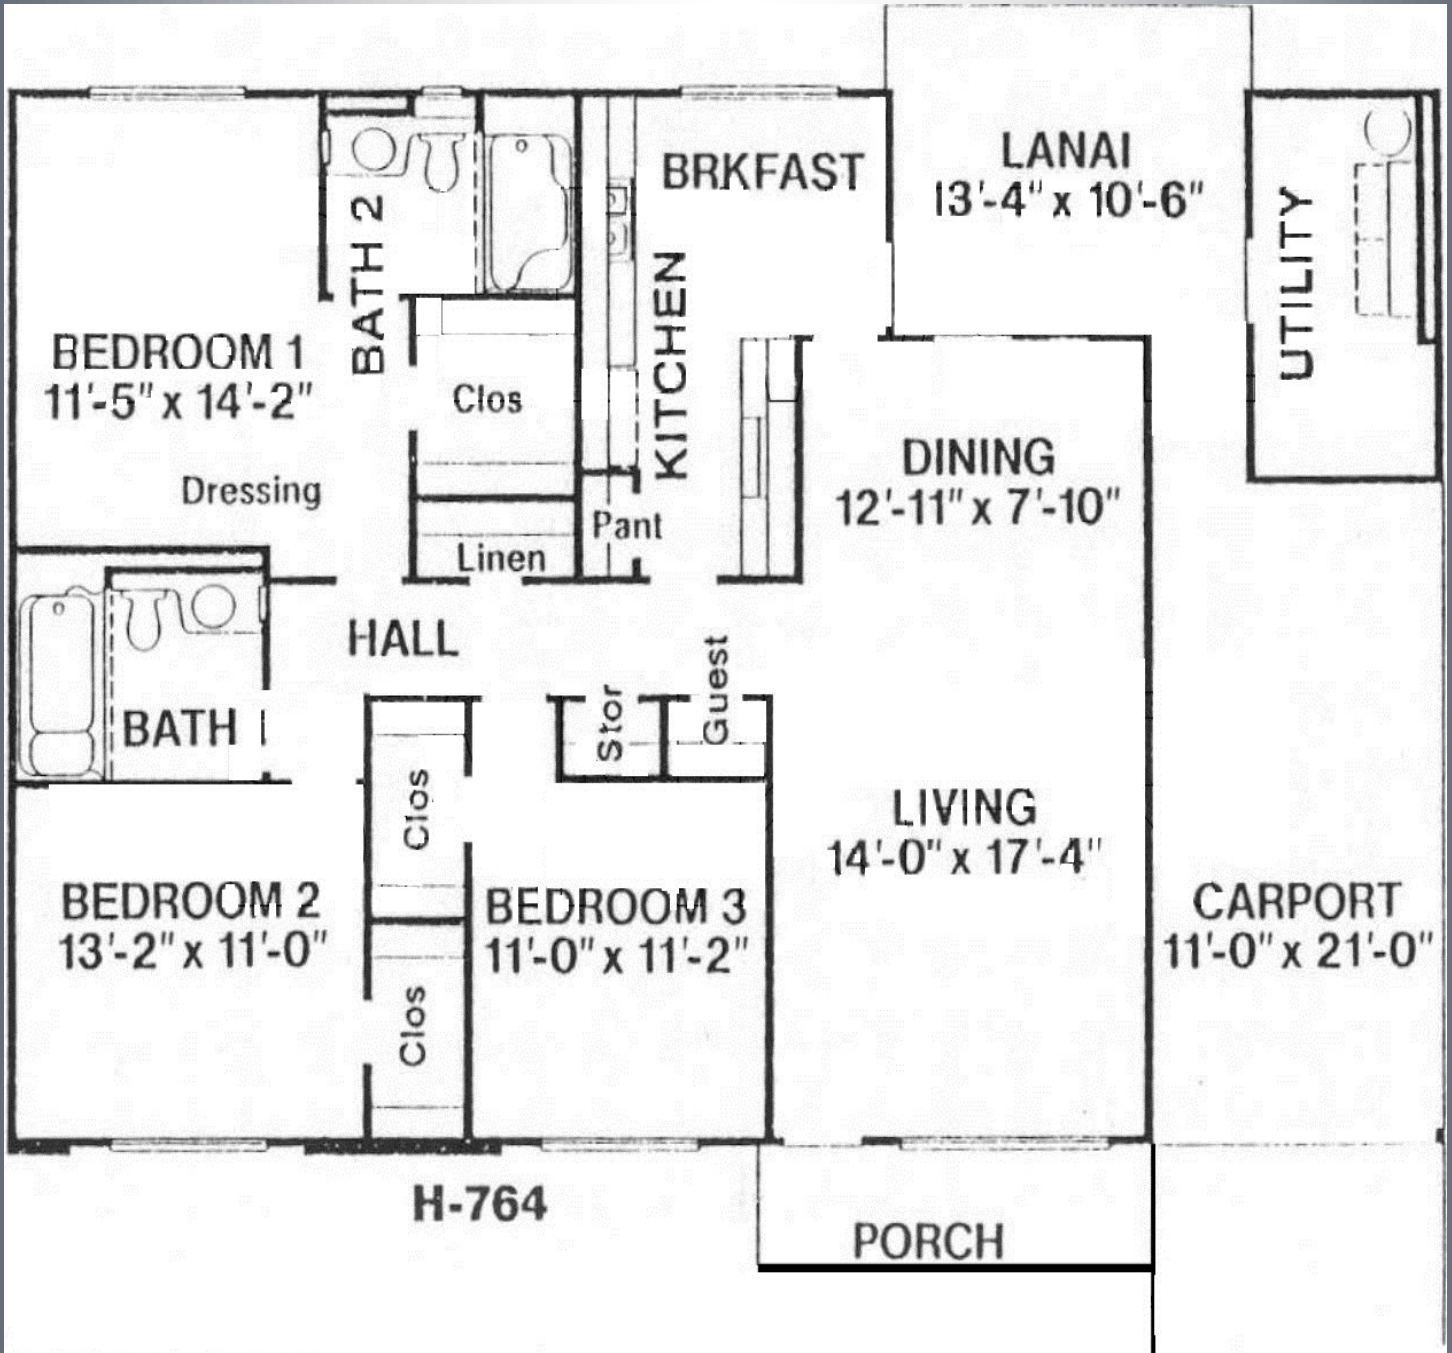

The "Valley Forge" in S.C. & SCW 1416 sqft. 3BR, 2BA 1977-79

The Rhodes Team

"Excellence in Customer Care"

AZ-Homes-Online.com