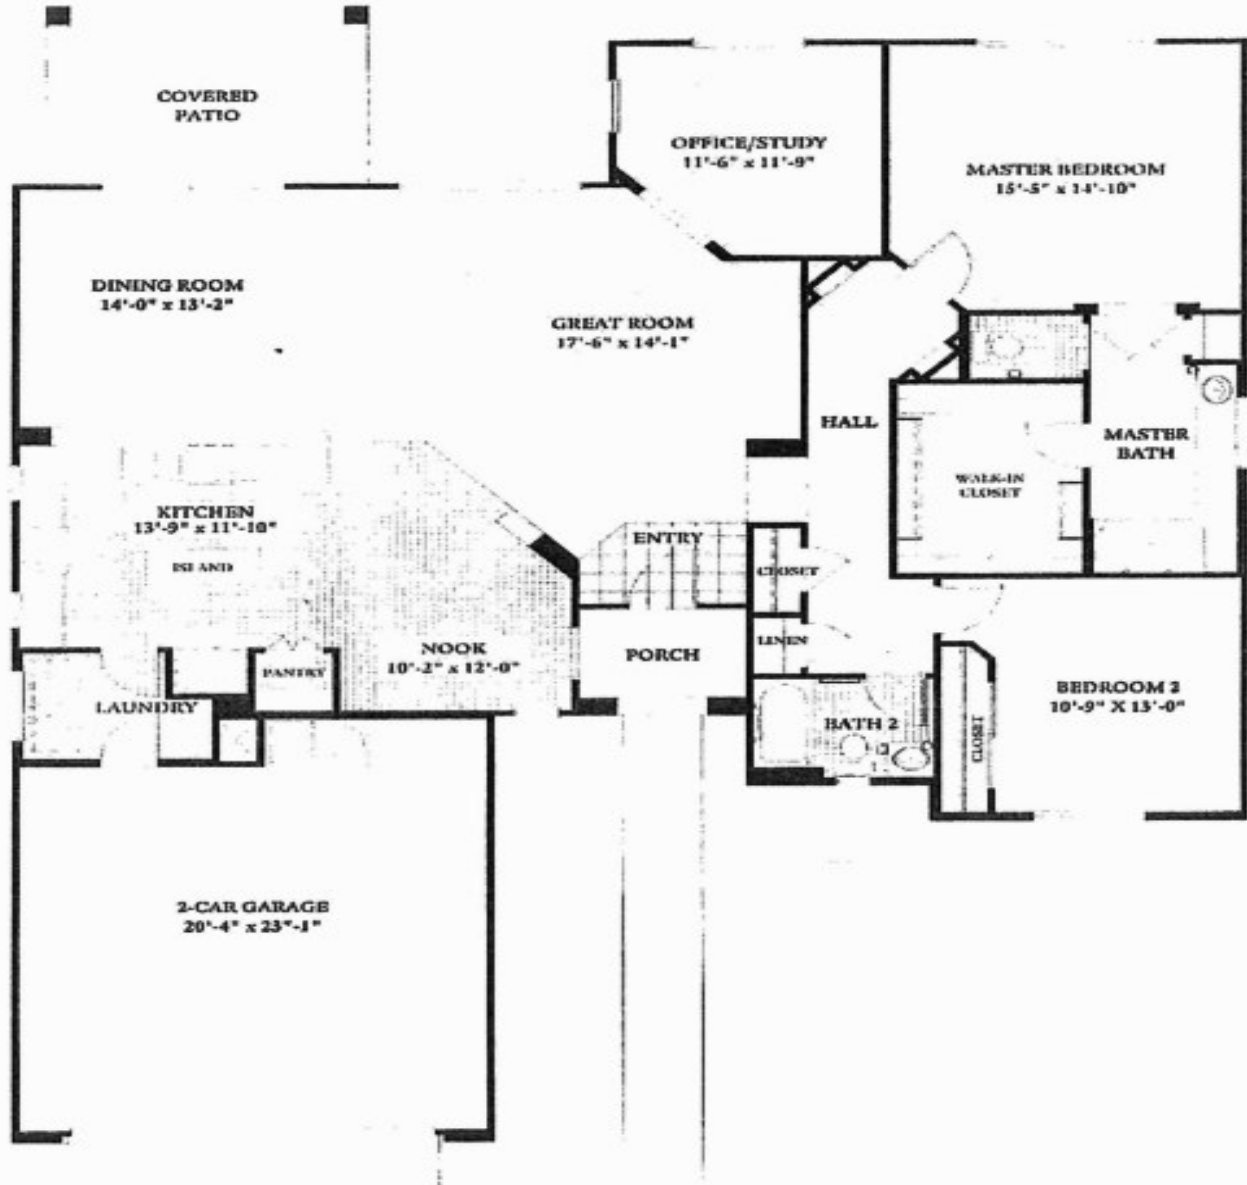

Valencia II, Sun City Grand 1920 sqft. 2BR,1.75BA, Office

The Valencia II
Home Plan - 1,920 sq. ft.

The Cascade Team
REAL ESTATE

Craig Rhodes~The Cascade Team

“Excellence in Customer Care”

AZ-Homes-Online.com