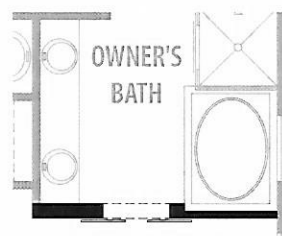

Options

for more ways to personalize your home visit davidweekleyhomes.com

12ft Sliding Glass Doors
at Family Room

Door to
Owner's W.I.C.

Storage at Utility

Barn Doors
at Owner's Bath

Gourmet Kitchen

Super Shower