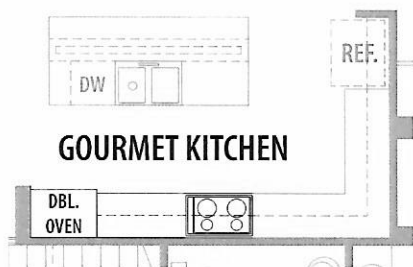

Options

for more ways to personalize your home visit davidweekleyhomes.com

12ft Sliding Glass Doors
at Family Room

Door to
Owner's W.I.C.

Storage at Utility

Barn Doors
at Owner's Bath

Gourmet Kitchen

Super Shower