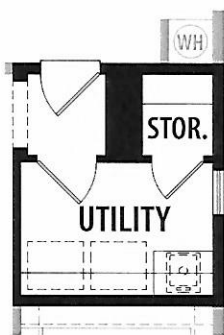

Options

for more ways to personalize your home visit davidweekleyhomes.com

12ft Sliding Glass Doors
at Family Room

Door to
Owner's W.I.C.

Storage at Utility

Barn Doors
at Owner's Bath

Gourmet Kitchen

Super Shower