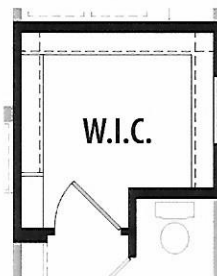

Options

for more ways to personalize your home visit davidweekleyhomes.com

12ft Sliding Glass Doors
at Family Room

Door to
Owner's W.I.C.

Storage at Utility

Barn Doors
at Owner's Bath

Gourmet Kitchen

Super Shower