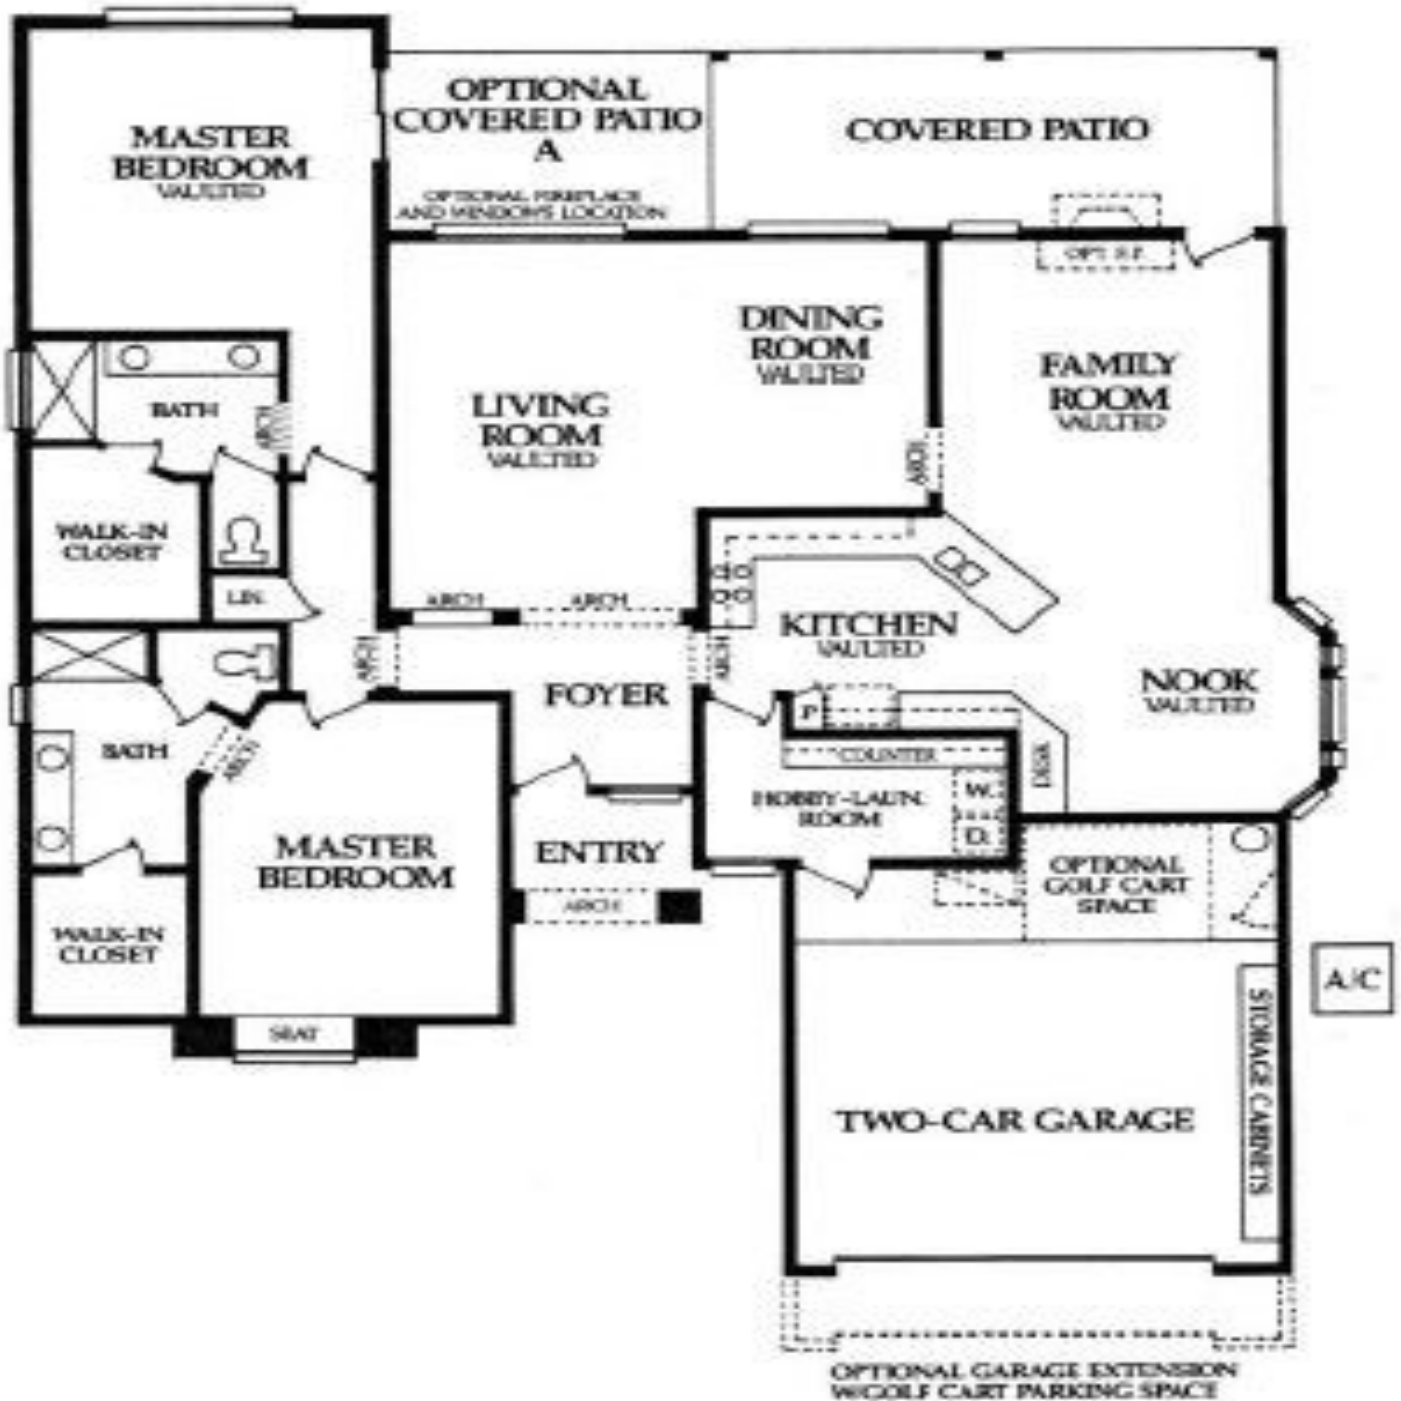

Topaz 2112~Pebble Creek 2112 sqft. 2 MBR, 1.5 BA

The Cascade Team  
REAL ESTATE

Craig Rhodes~The Cascade Team

“Excellence in Customer Care”

[az-homes-online.com](http://az-homes-online.com)