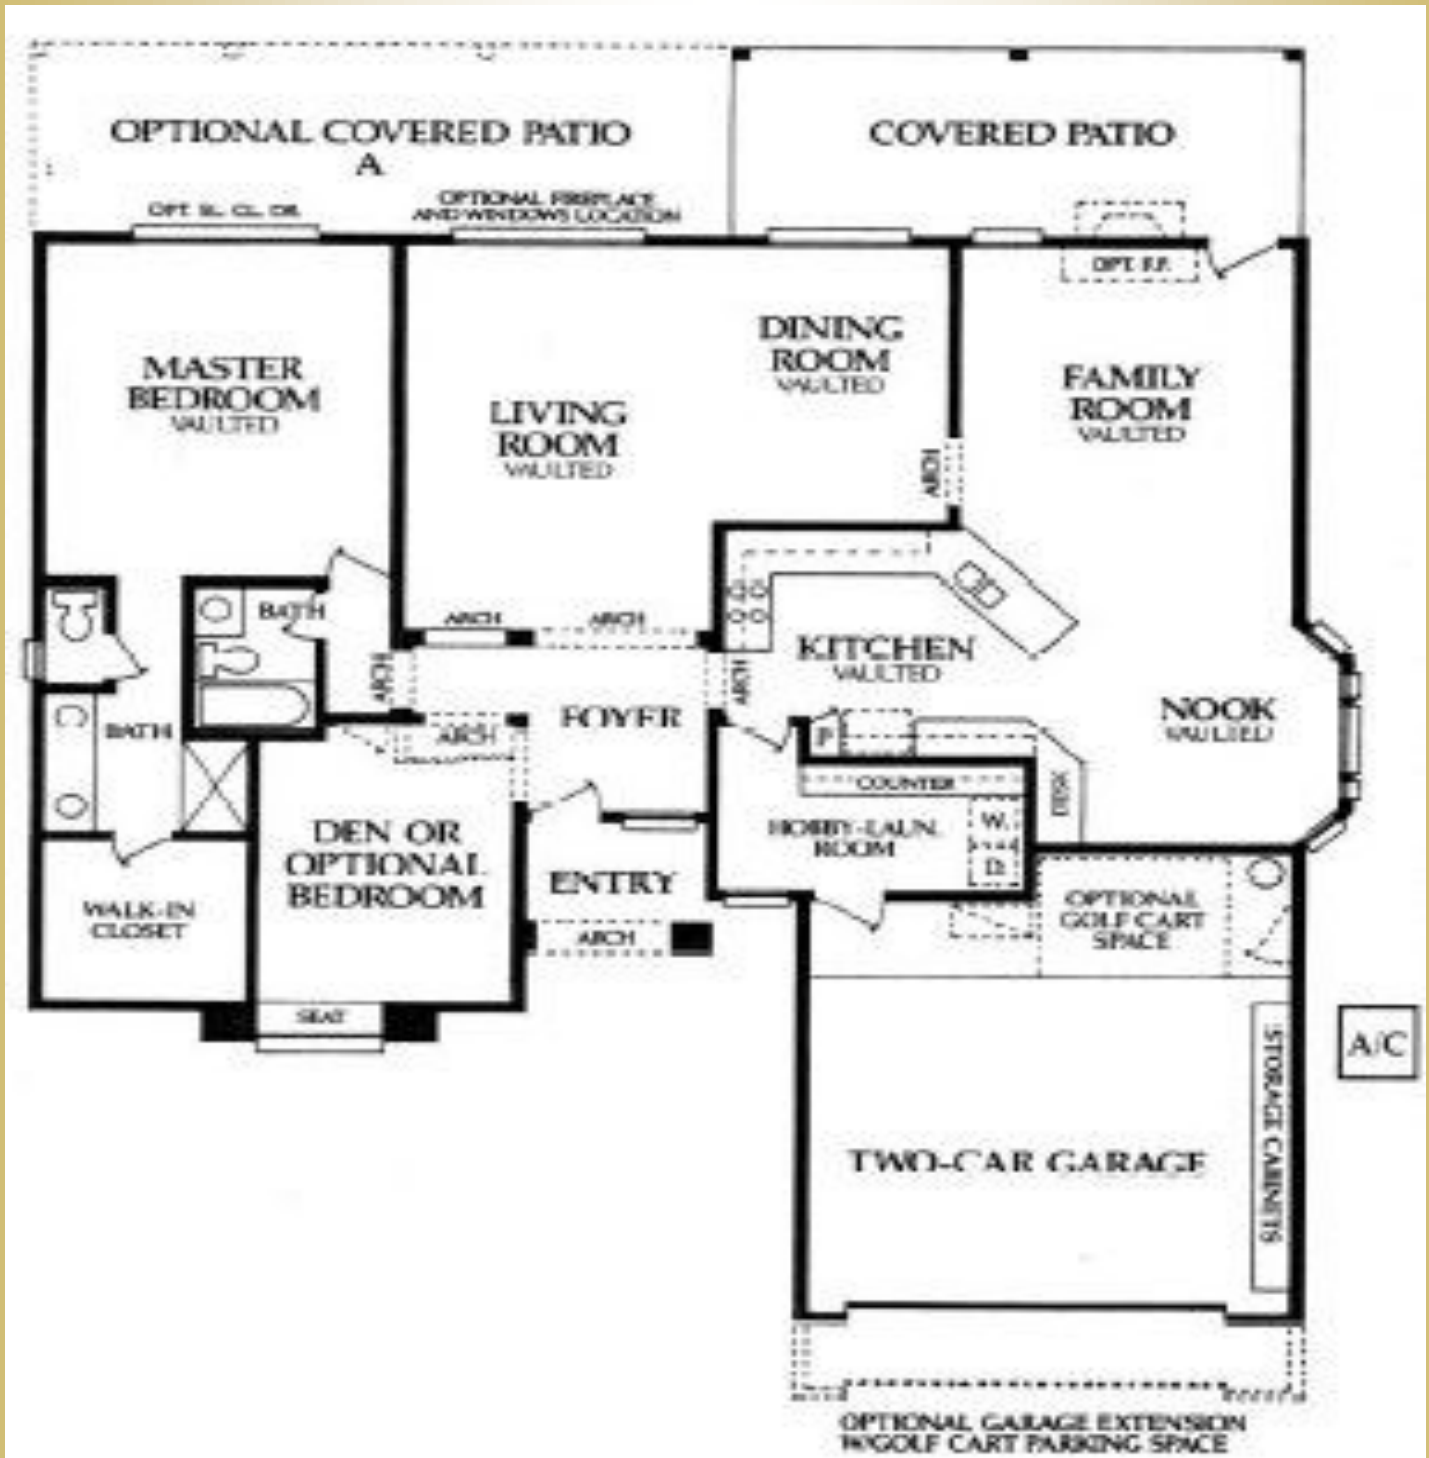

Topaz 1890~Pebble Creek 1887 sqft. 1 BR, 1.75 BA, Den

The Cascade Team
REAL ESTATE

Craig Rhodes~The Cascade Team

"Excellence in Customer Care"

az-homes-online.com