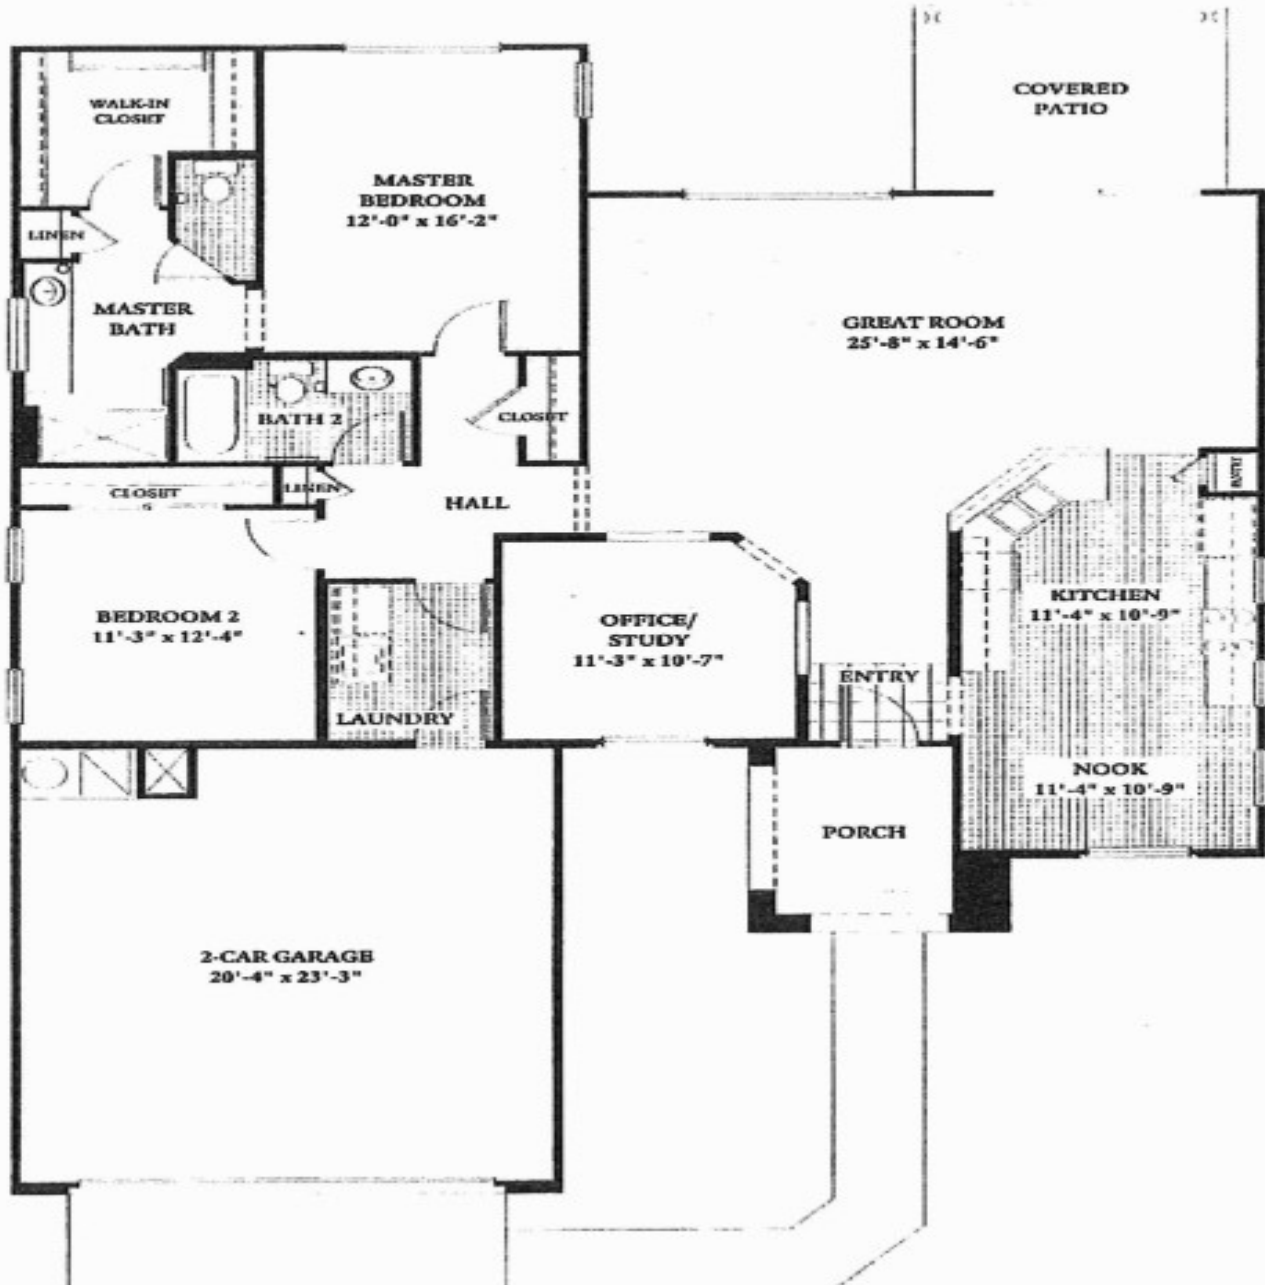

Sycamore in Sun City Grand 1688 sf. 2BR, 1.75BA, Office

The Sycamore Home Plan - 1,688 sq. ft.

Craig Rhodes | Sun City Grand Expert

“Excellence in Customer Care”

AZ-Homes-Online.com