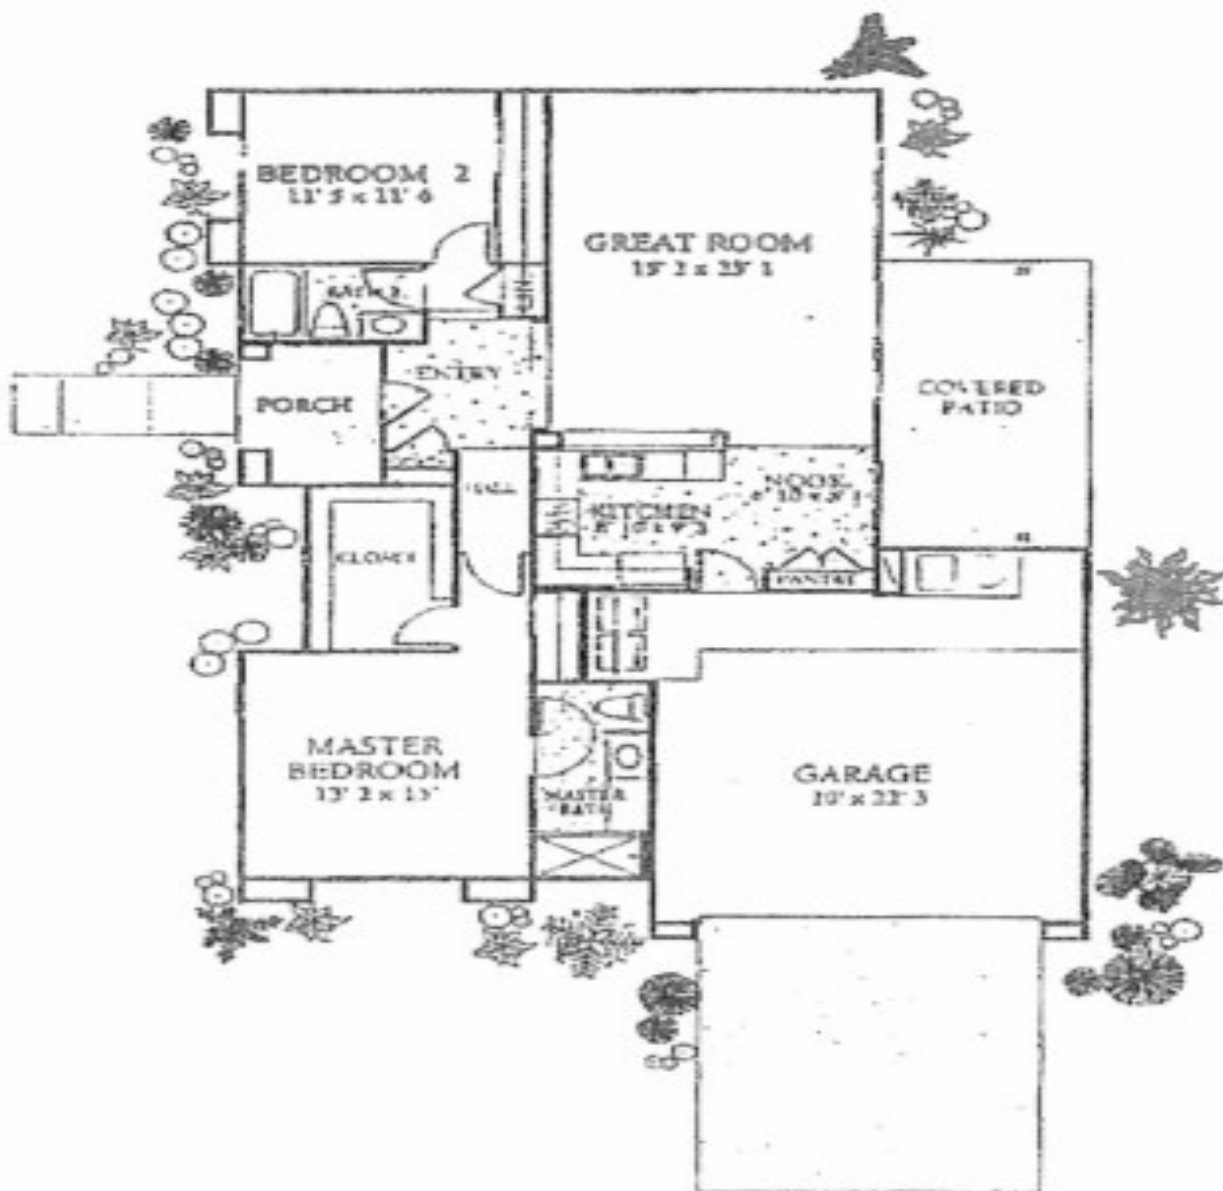

Sundance in Sun City Grand 1303 sf. 2 BR, 1.75 BA

# *The Sundance – Plan C9153*

Approximately 1,303 square feet

The Rhodes Team

“Excellence in Customer Care”

[AZ-Homes-Online.com](http://AZ-Homes-Online.com)