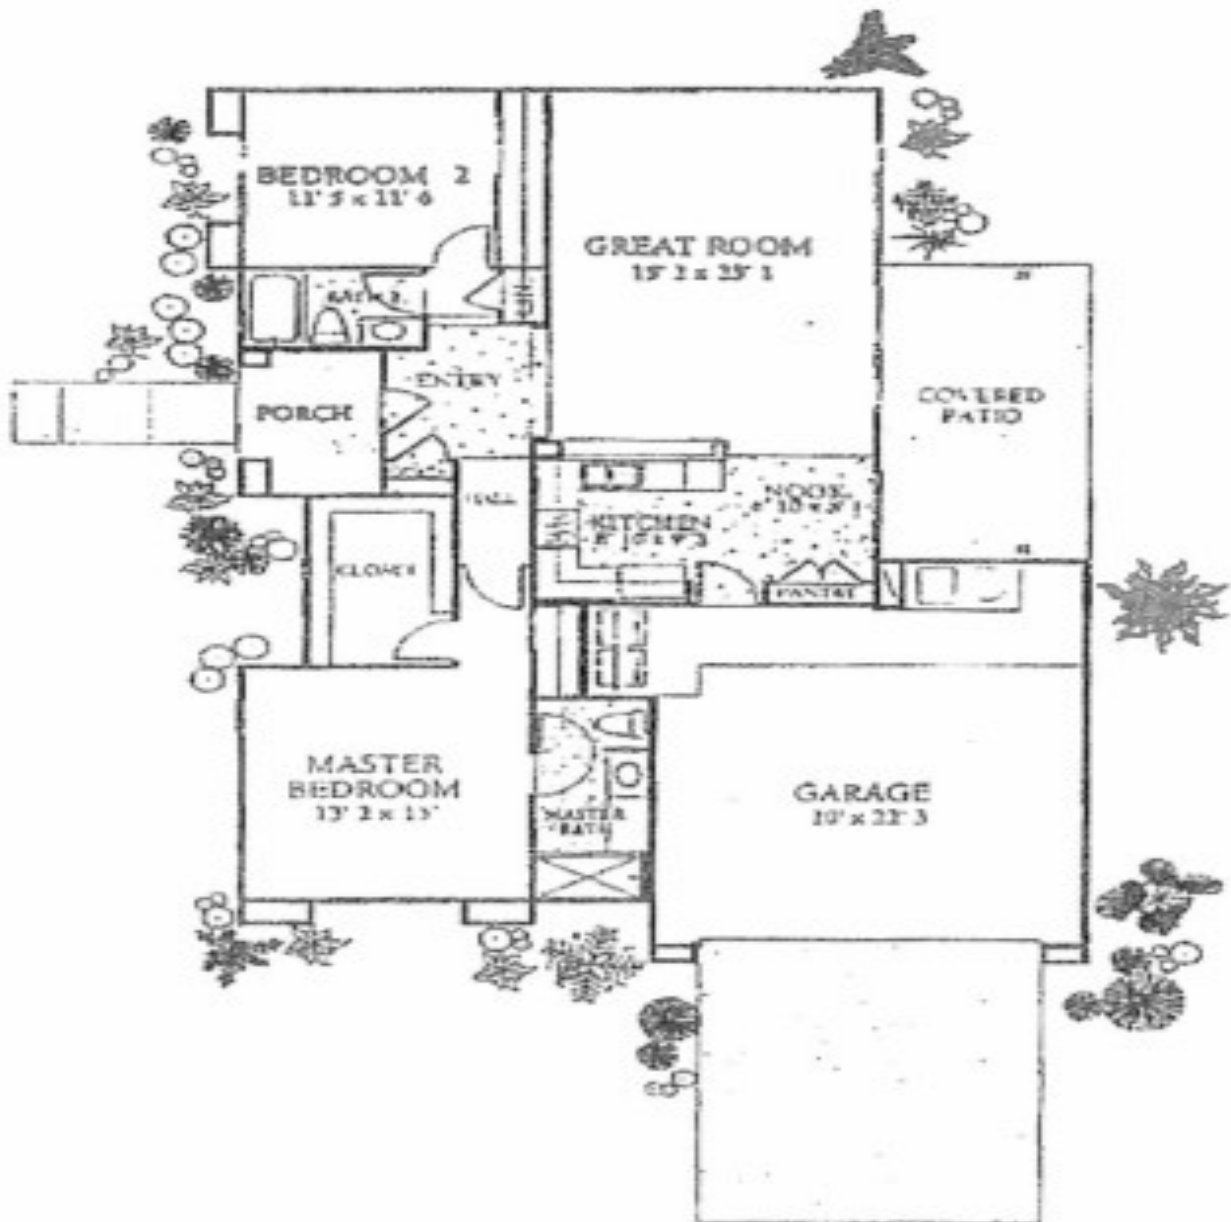

Sundance in Sun City Grand 1303 sf. 2 BR, 1.75 BA

The Sundance – Plan C9153
Approximately 1,303 square feet

Craig Rhodes | Sun City Grand Expert

“Excellence in Customer Care”

AZ-Homes-Online.com