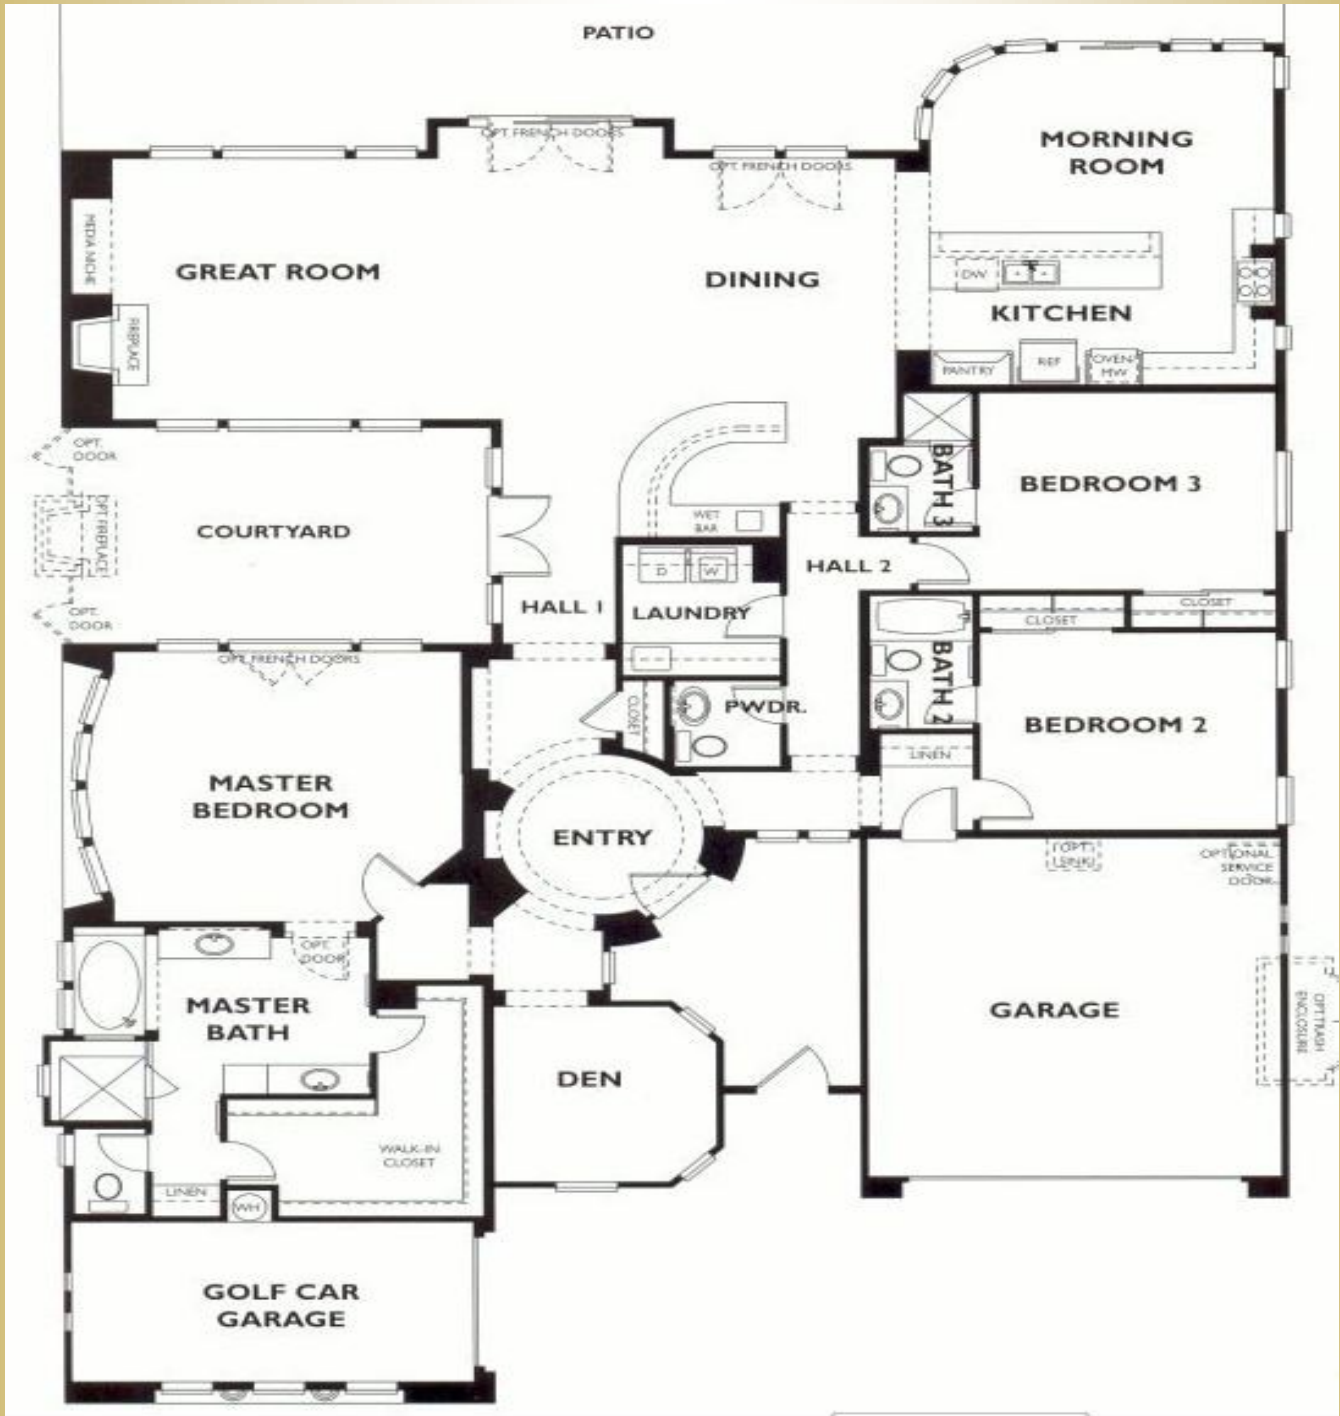

Stellare Model~Trilogy 3096 sf. 3BR, 2.25BA, Den, 2+Cars

Craig Rhodes | TCT Real Estate
Discount Commissions | Buyer Rebates

AZ-Homes-Online.com

FOR SALE
TCT
The Cascade Team
Real Estate
CRAIG RHODES
623.236.6797