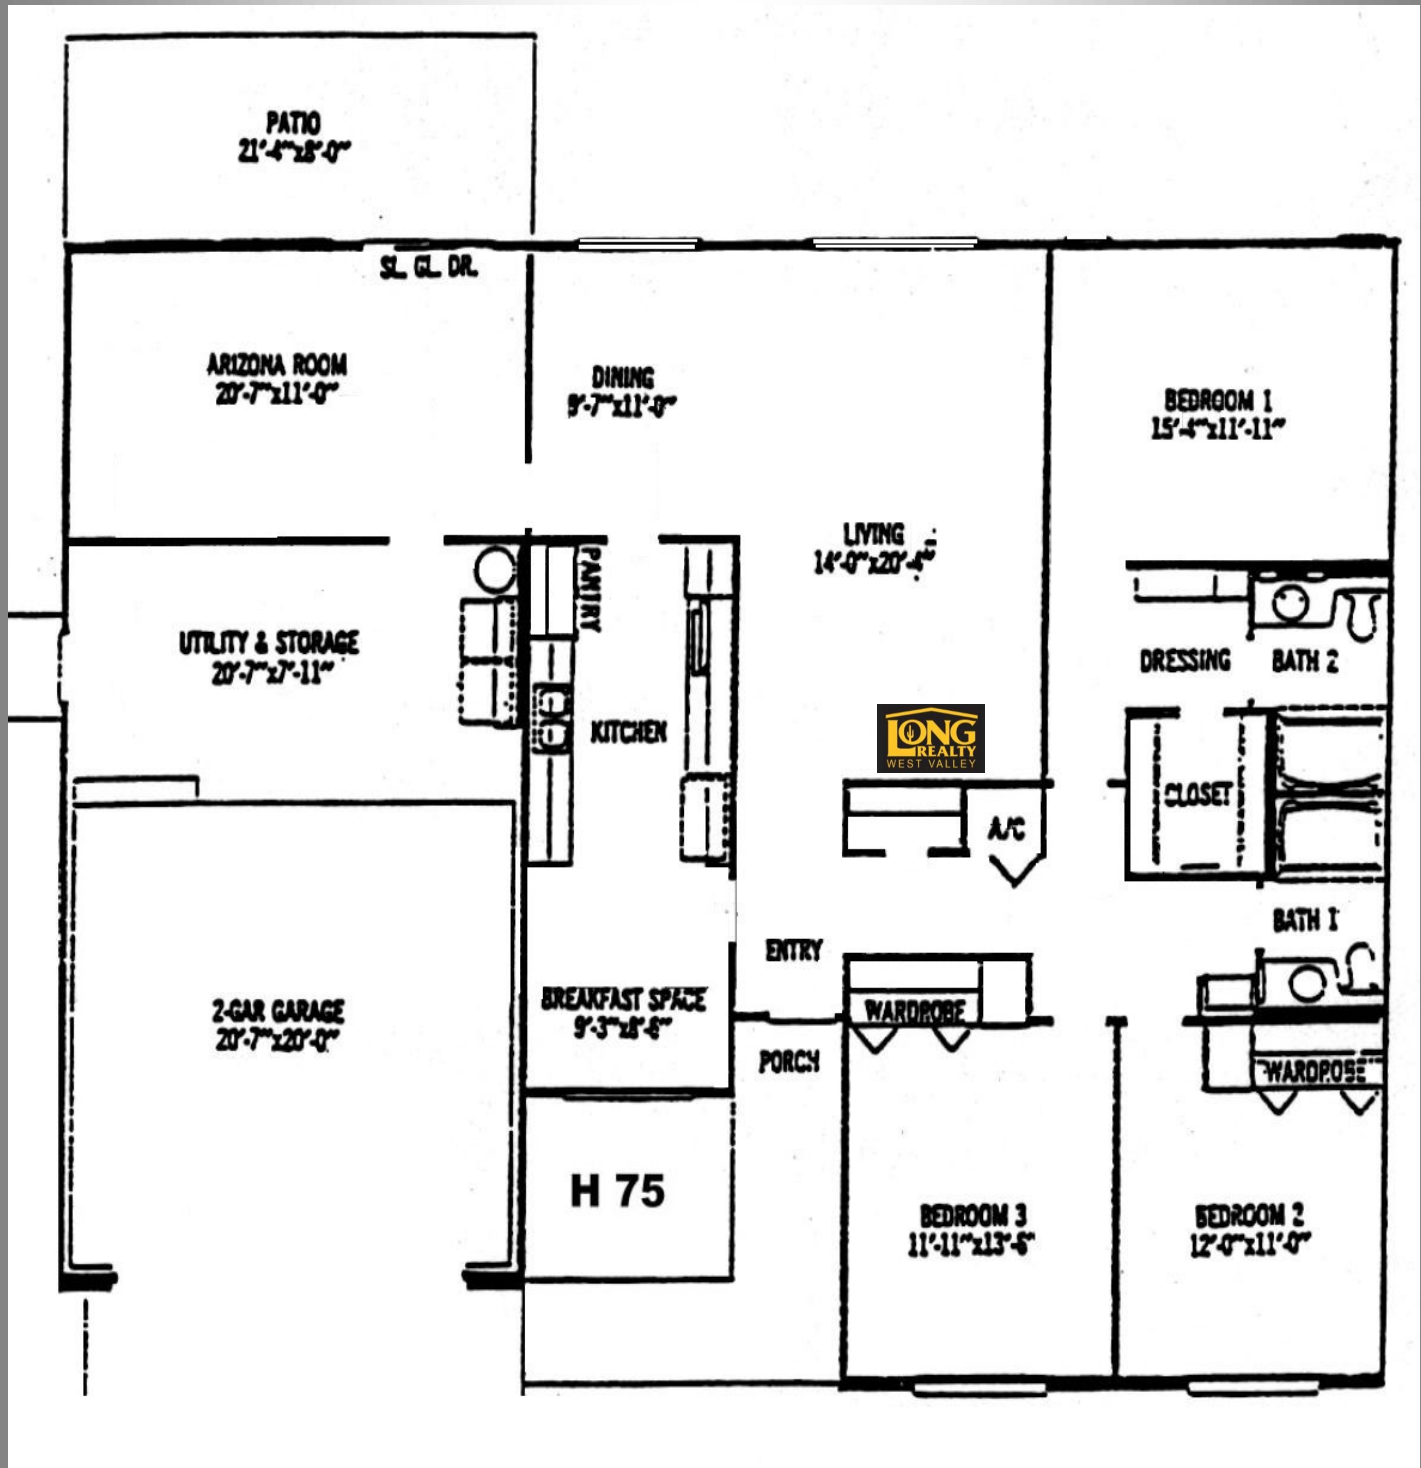

Stanford Model ~ Sun City 1832 sqft. 3BR, 1.75BA, 1973

Craig Rhodes | Sun City Expert

"Excellence in Client Care"

[AZ-Homes-Online.com](http://AZ-Homes-Online.com)