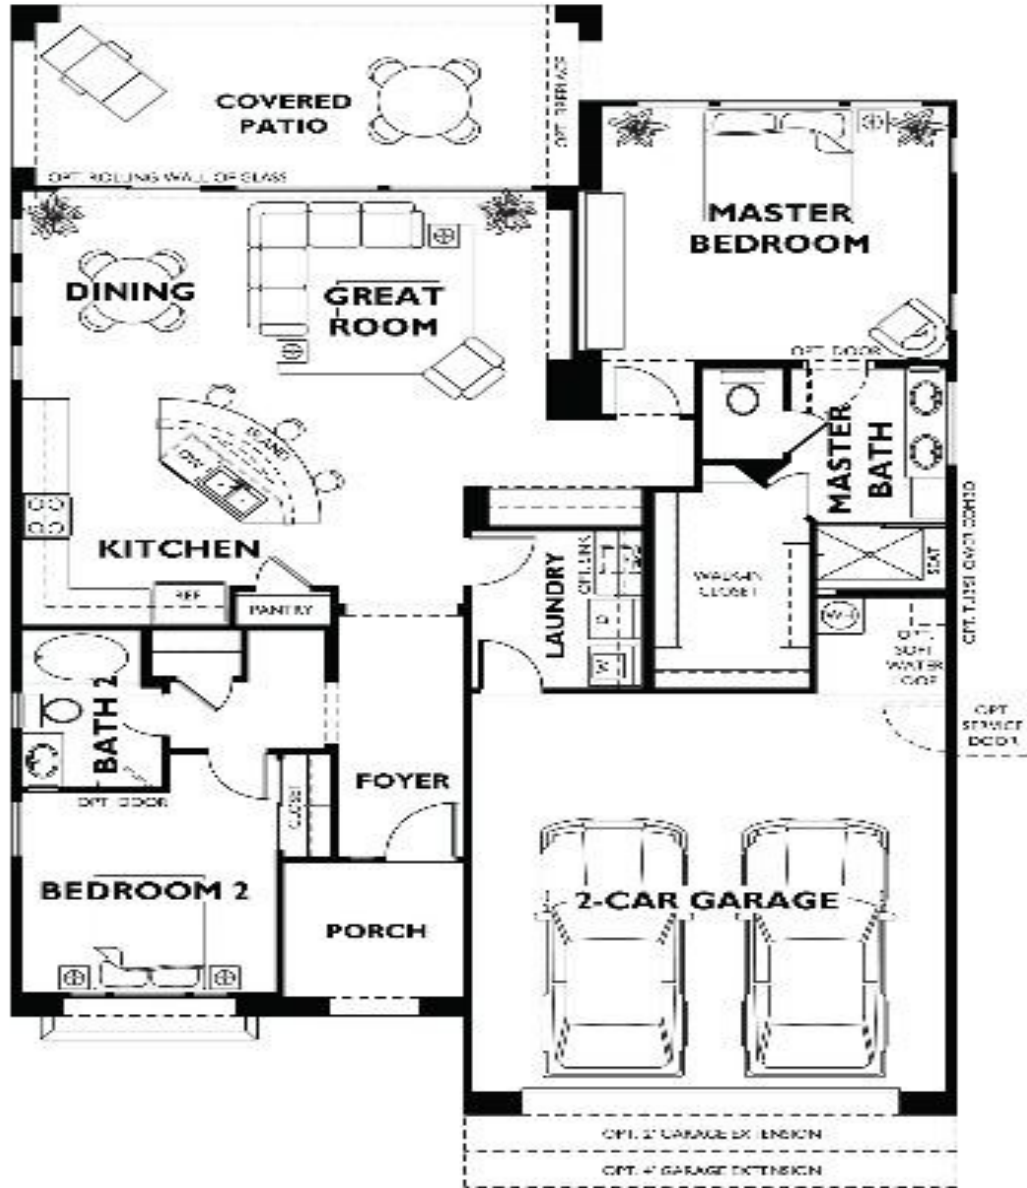

St. Tropez Model~Trilogy 1438 sf. 2 BR Split, 1.75 BA

Trilogy at Vistancia St Trpez Floor Plan Model Home

The Rhodes Team
"Excellence in Customer Care"
AZ-Homes-Online.com