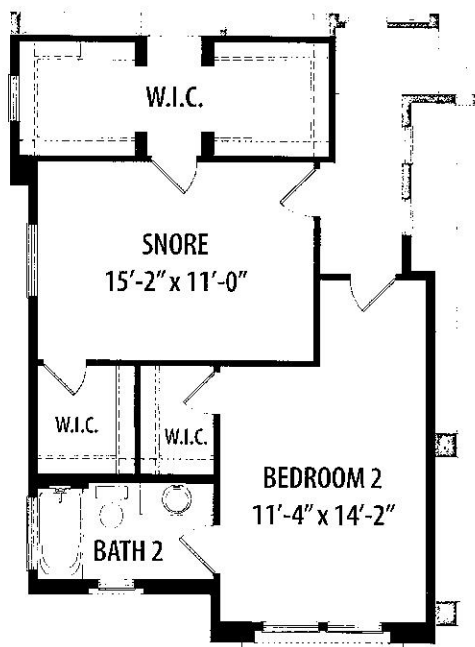

Options

for more ways to personalize your home visit davidweekleyhomes.com

12ft Sliding Glass Doors
at Owner's Retreat

16ft Sliding Glass Doors
at Family Room

12ft Sliding Glass Doors
at Dining

Guest Suite

Hobby Room

Wine Rack

Bedroom 4 with Bath 3

Bedrooms 2 and 3 Suites

Snore Room