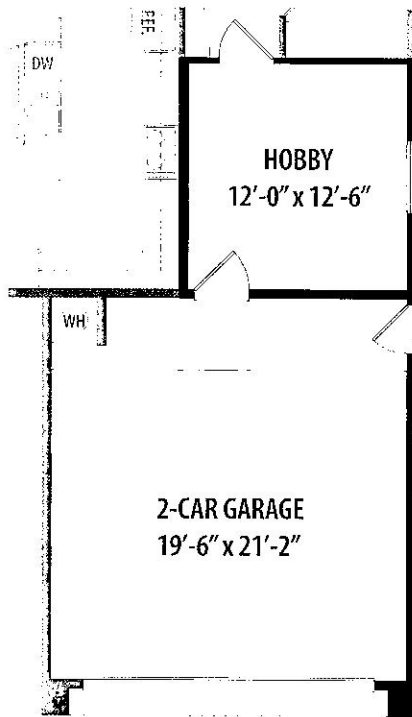

Options

for more ways to personalize your home visit davidweekleyhomes.com

12ft Sliding Glass Doors
at Owner's Retreat

16ft Sliding Glass Doors
at Family Room

12ft Sliding Glass Doors
at Dining

Guest Suite

Hobby Room

Wine Rack

Bedroom 4 with Bath 3

Bedrooms 2 and 3 Suites

Snore Room