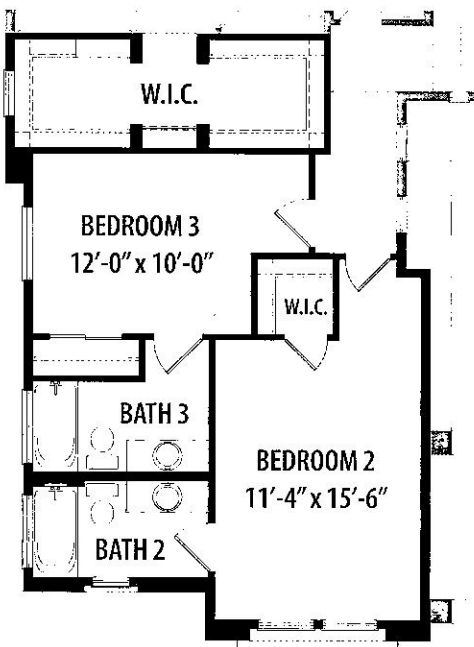

Options

for more ways to personalize your home visit davidweekleyhomes.com

12ft Sliding Glass Doors
at Owner's Retreat

16ft Sliding Glass Doors
at Family Room

12ft Sliding Glass Doors
at Dining

Guest Suite

Hobby Room

Wine Rack

Bedroom 4 with Bath 3

Bedrooms 2 and 3 Suites

Snore Room