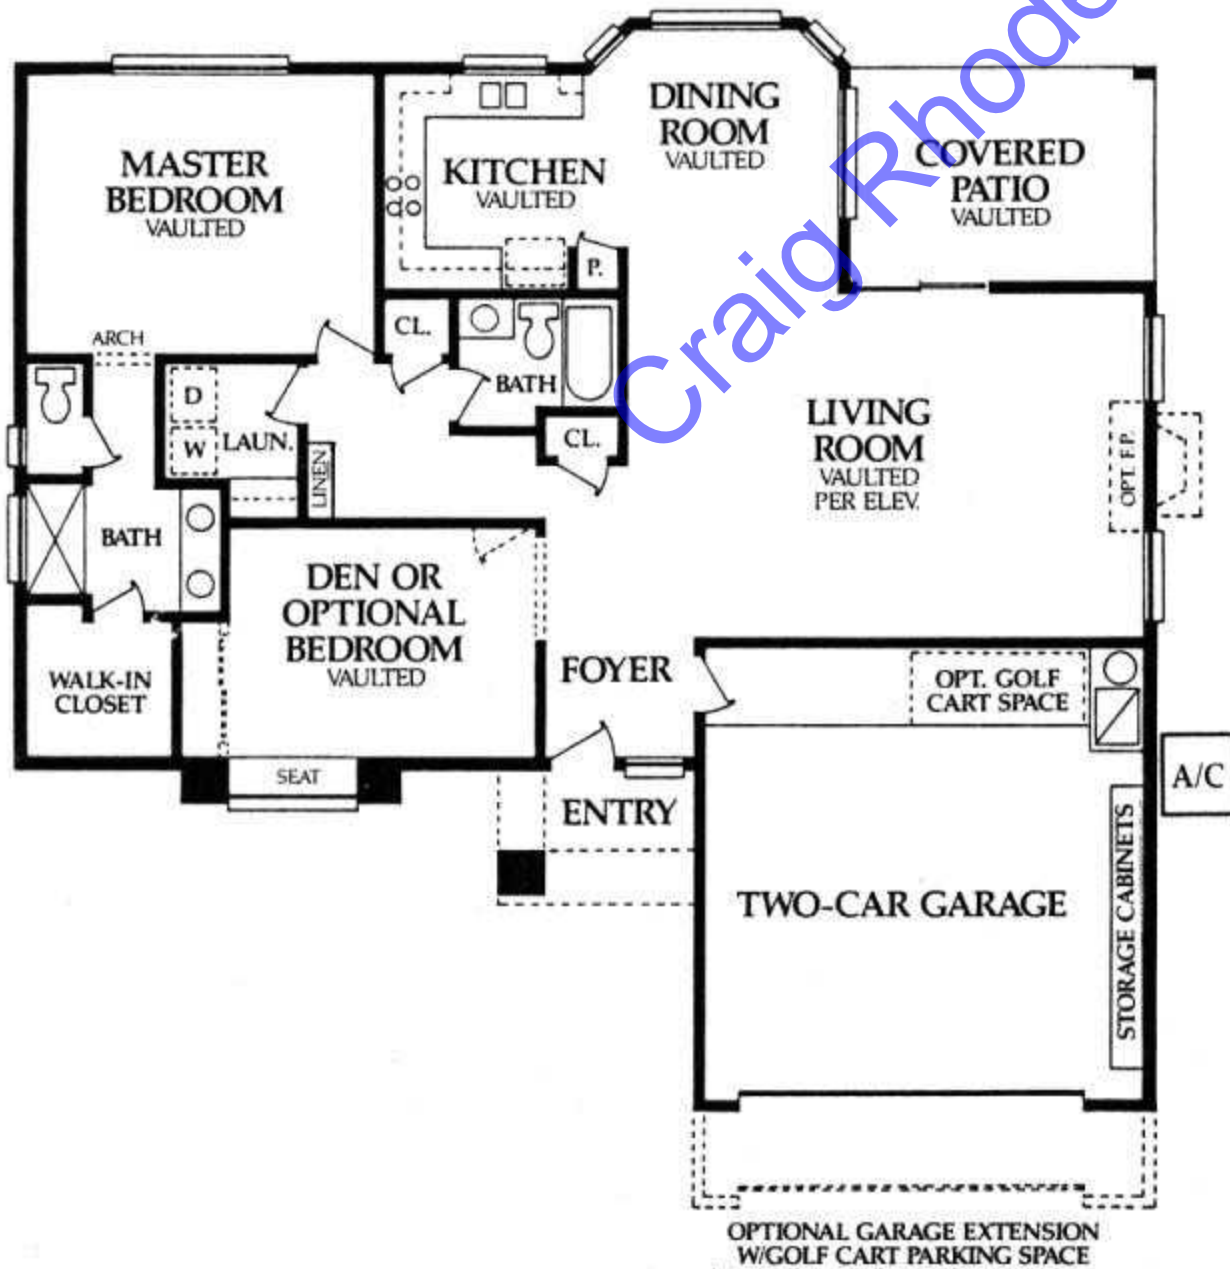

Elevation-B

The Sonora - Plan 1420

1 Bedroom, Den (Optional 2nd Bedroom), 2 Baths, 1425 Livable Sq. Ft.

Elevation-A

Elevation-C