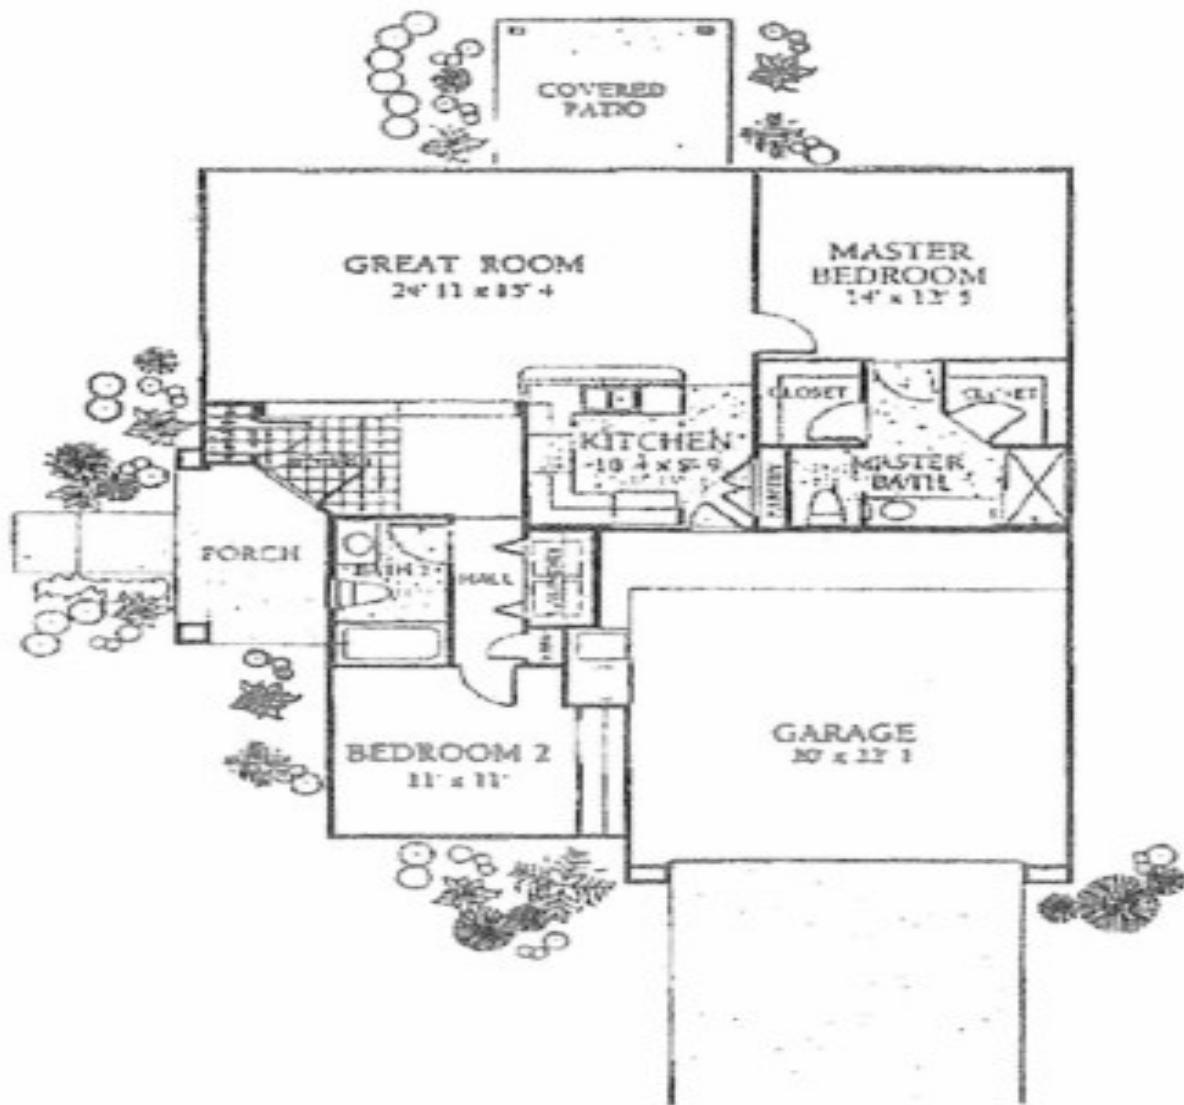

Silverstone in Sun City Grand 1222 sf. 2 BR, 1.75 BA

The Silverstone – Plan C9152
Approximately 1,222 square feet

The Rhodes Team

“Excellence in Customer Care”

AZ-Homes-Online.com