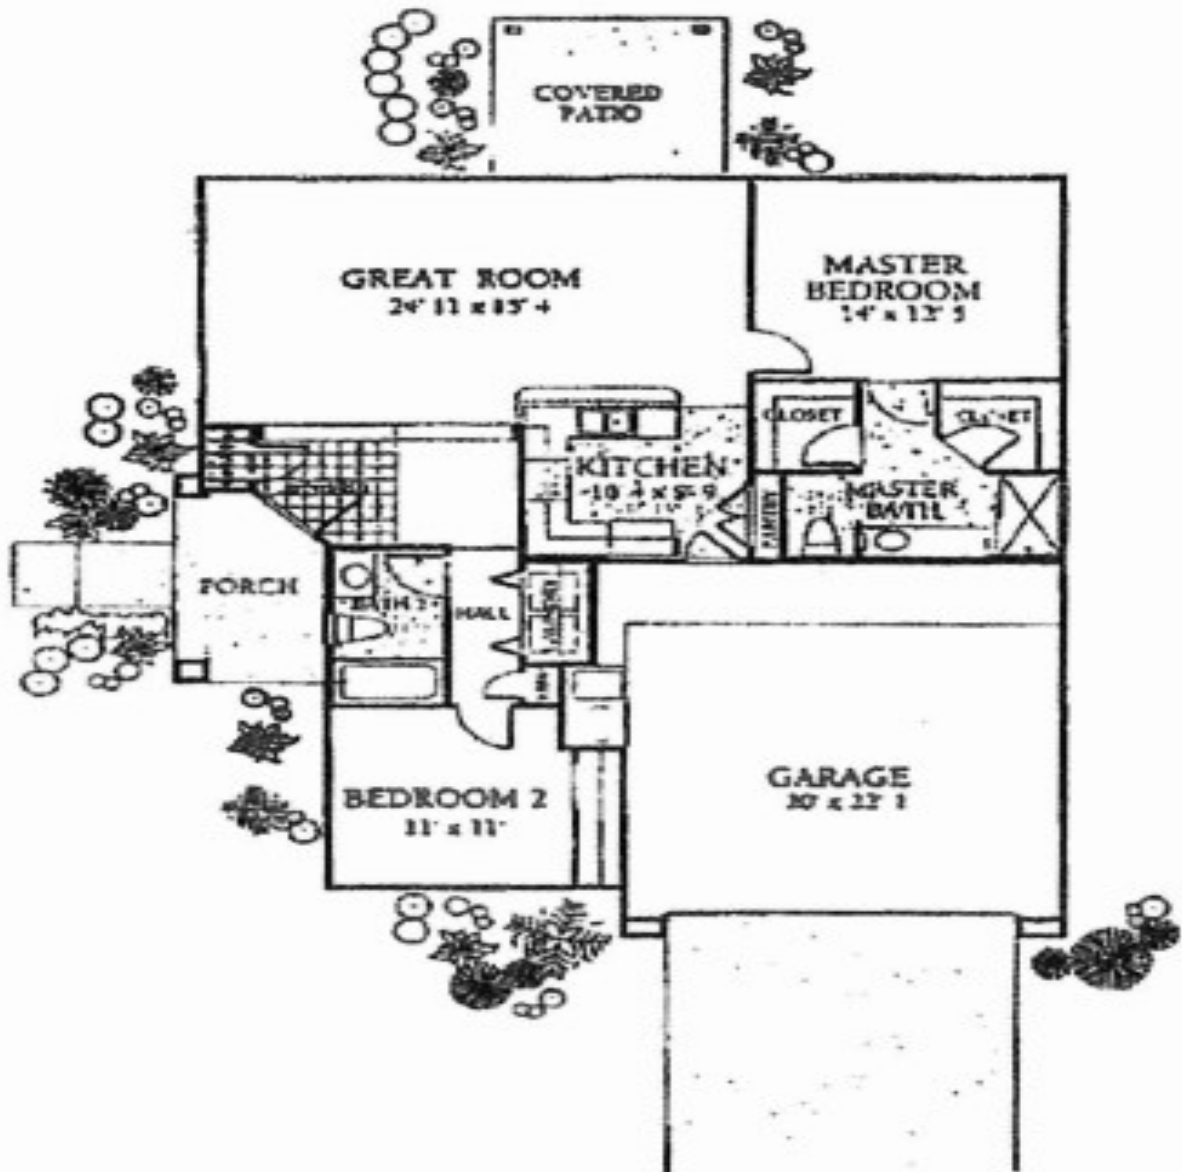

Silverstone in Sun City Grand 1222 sf. 2 BR, 1.75 BA

## The Silverstone – Plan C9152

Approximately 1,222 square feet

Craig Rhodes | Sun City Grand Expert

"Excellence in Customer Care"

[AZ-Homes-Online.com](http://AZ-Homes-Online.com)