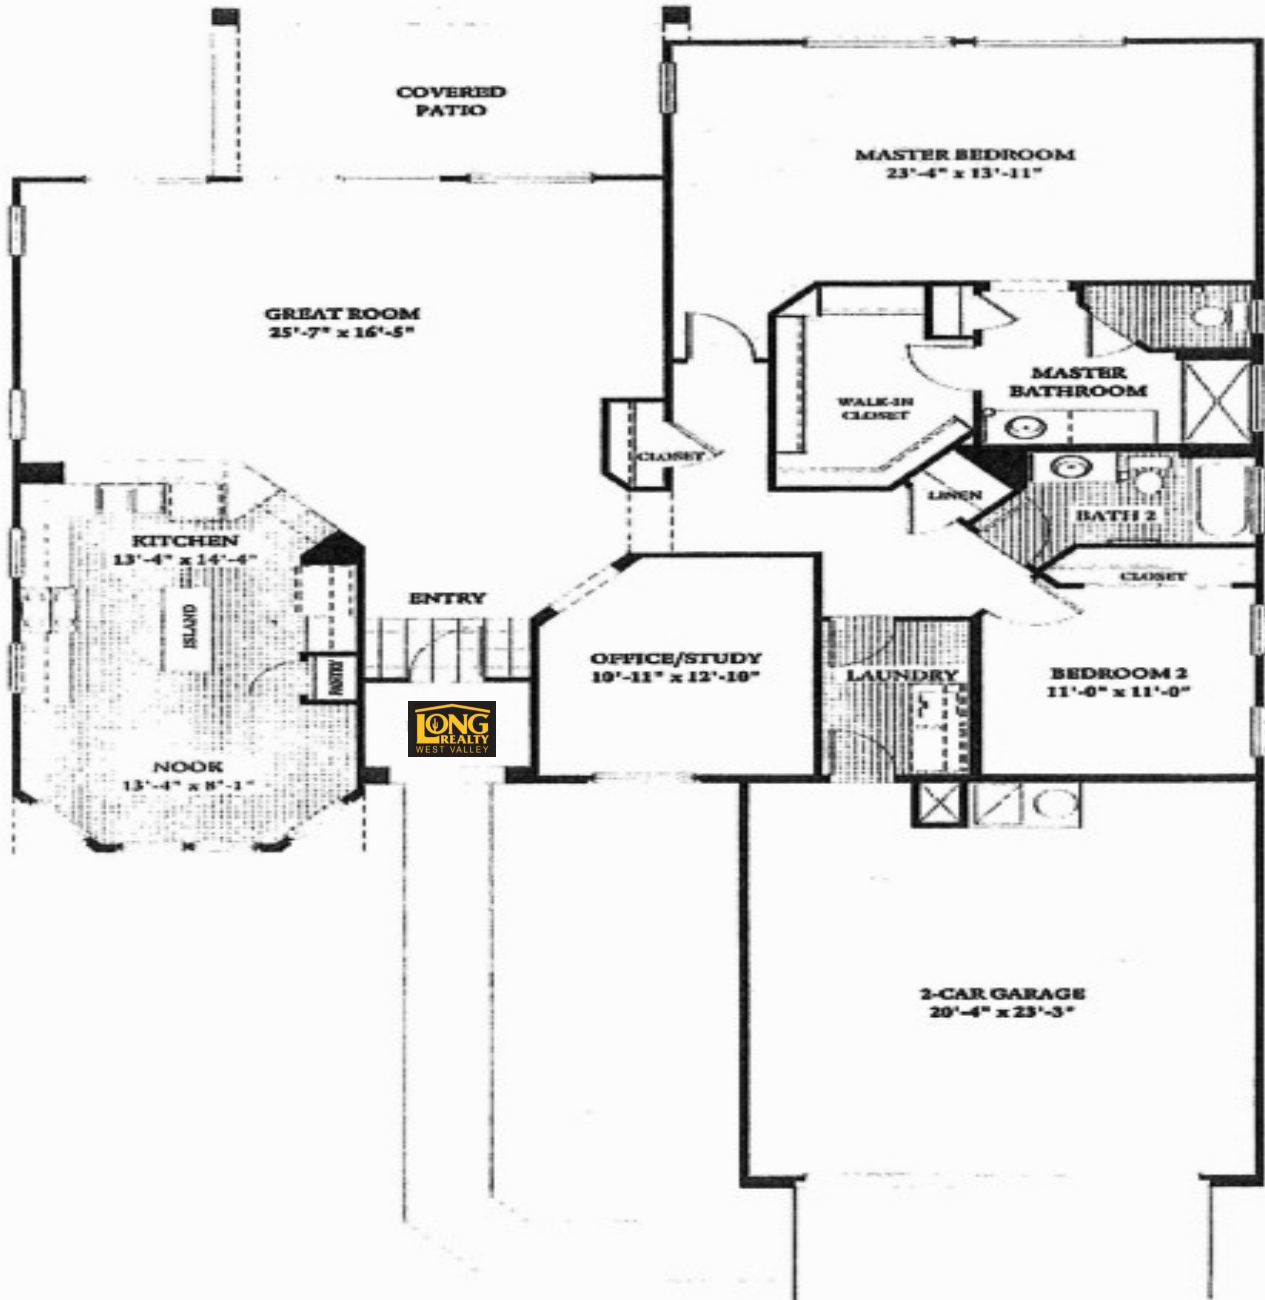

The Sierra in Sun City Grand 1997sqft. 2BR, 1.75BA, Den

The Sierra Home Plan - 1,997 sq. ft.

Craig Rhodes | Sun City Grand Expert

"Excellence in Customer Care"

AZ-Homes-Online.com