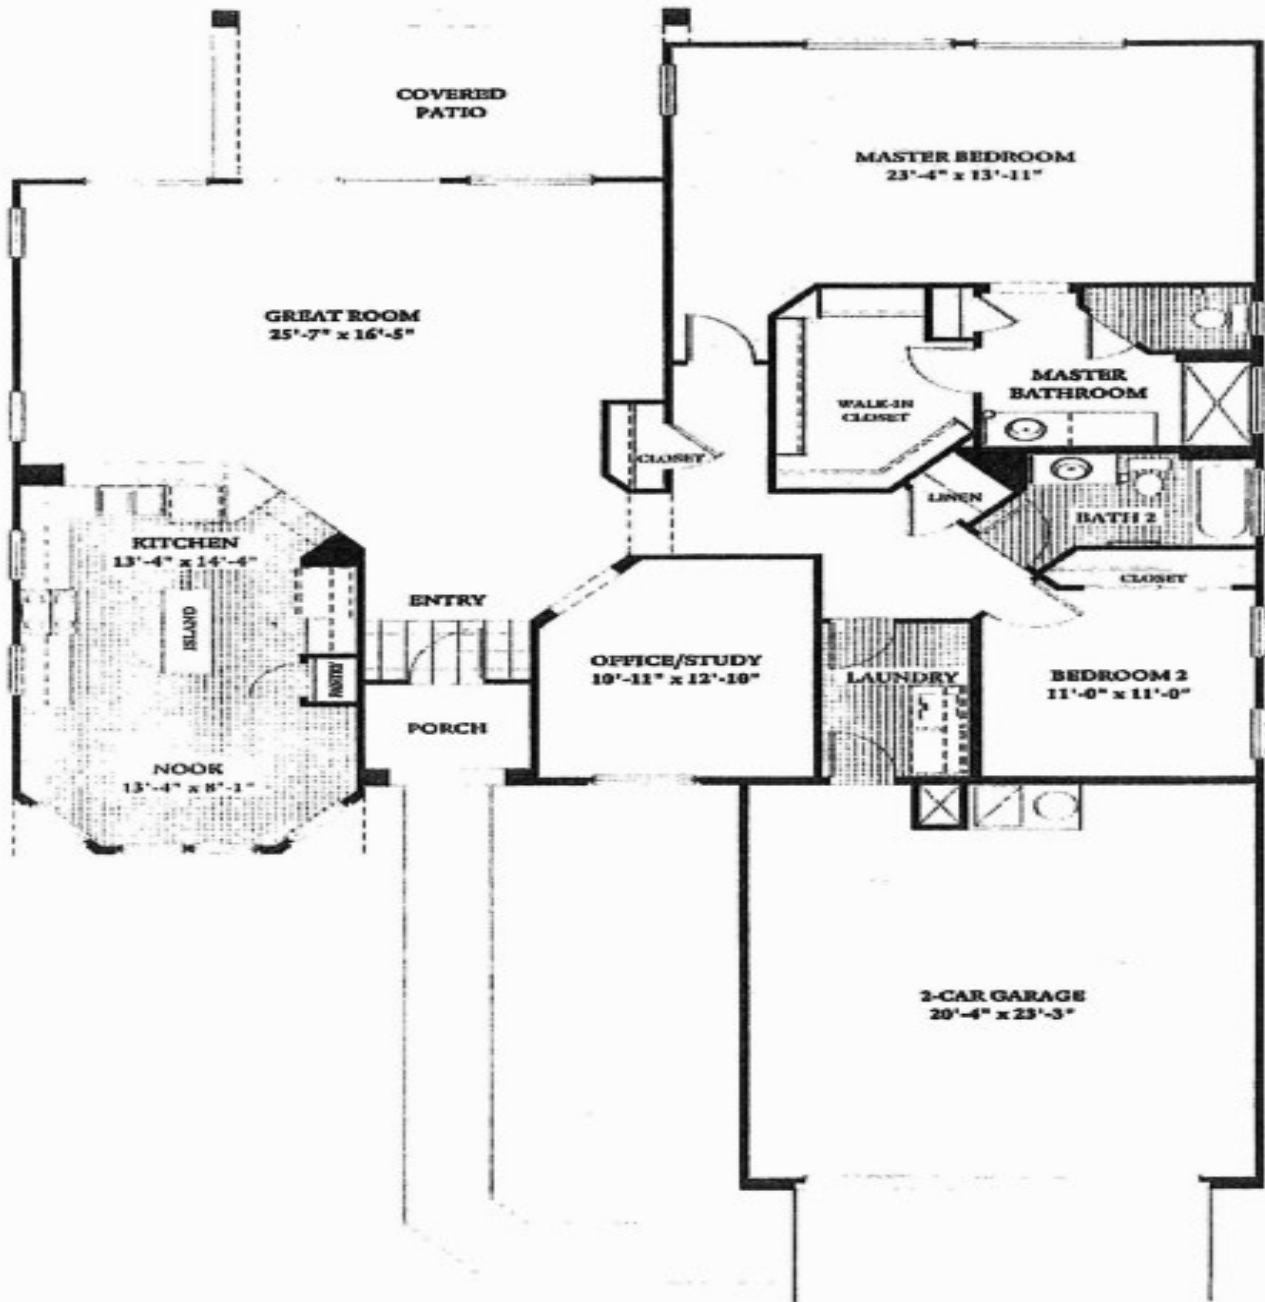

The Sierra in Sun City Grand 1997sqft. 2BR, 1.75BA, Den

The Sierra Home Plan - 1,997 sq. ft.

The Cascade Team
REAL ESTATE

Craig Rhodes~The Cascade Team

"Excellence in Customer Care"

AZ-Homes-Online.com