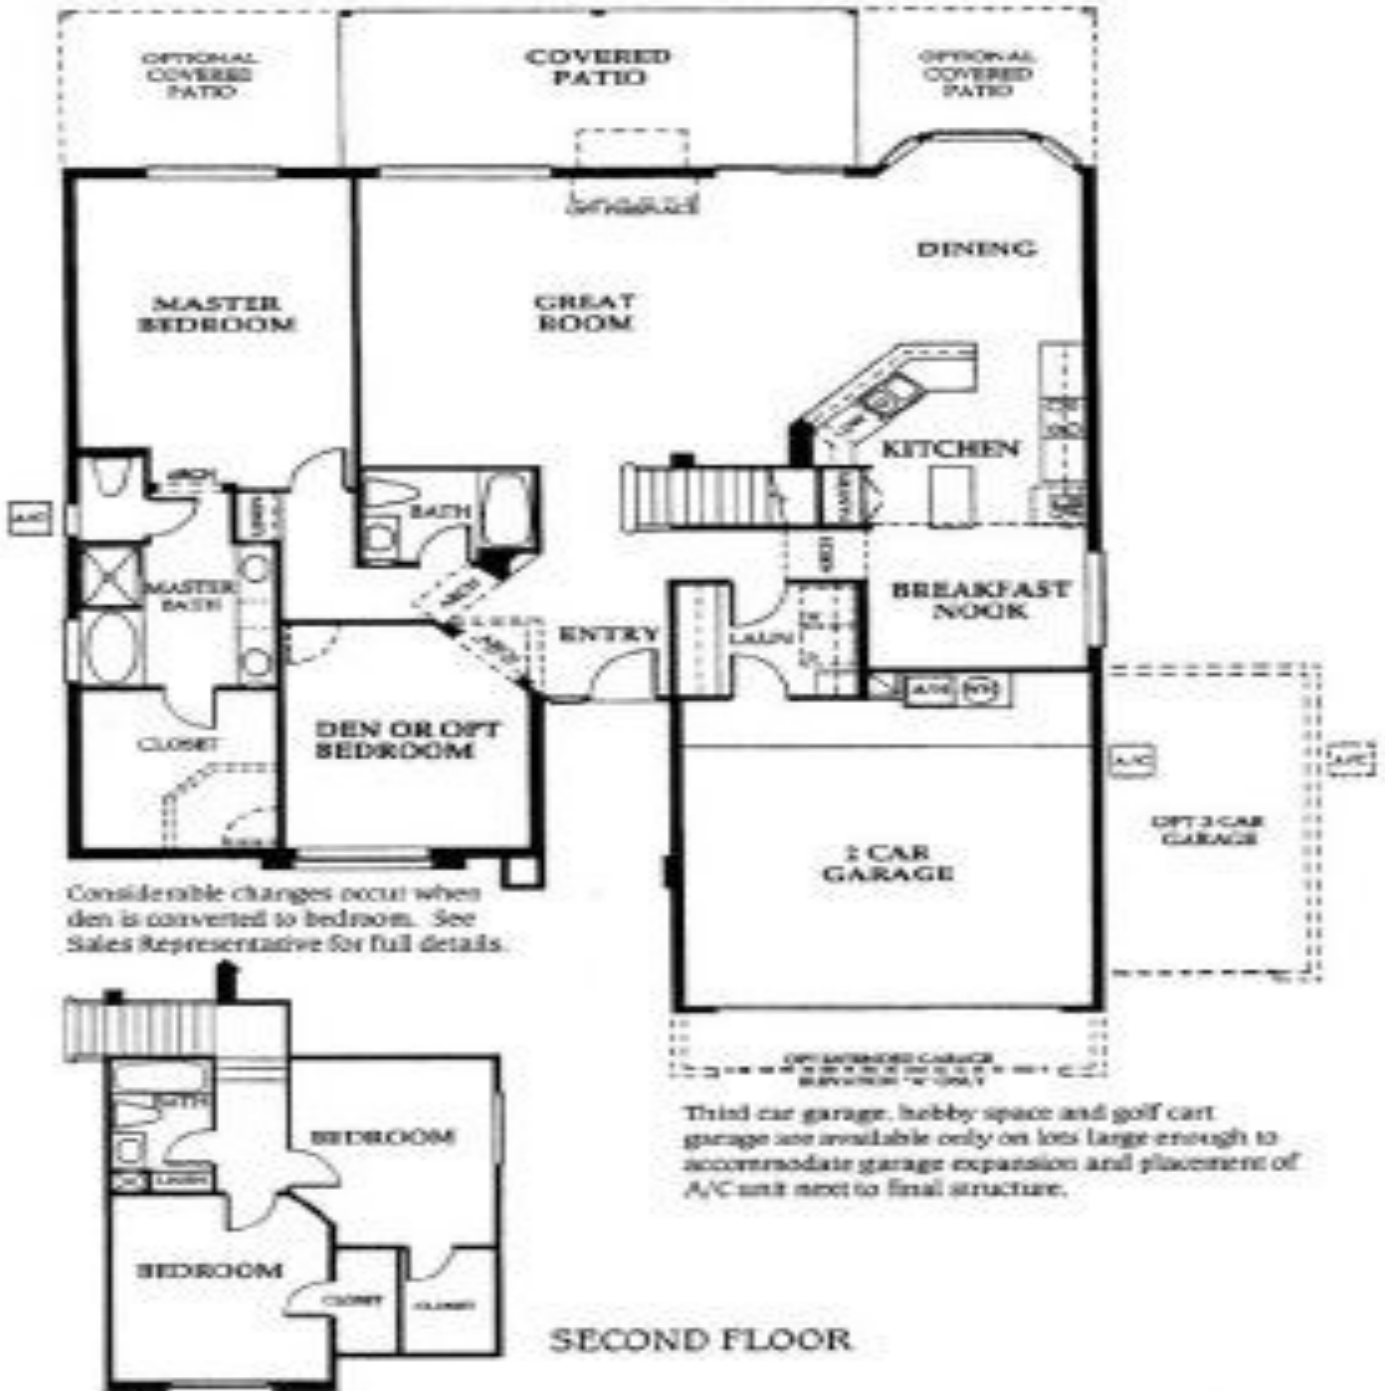

Sedona 2310~Pebble Creek 2410 sqft. 3 BR, 3 BA, Den

The Cascade Team
REALESTATE

Craig Rhodes~The Cascade Team

“Excellence in Customer Care”

az-homes-online.com