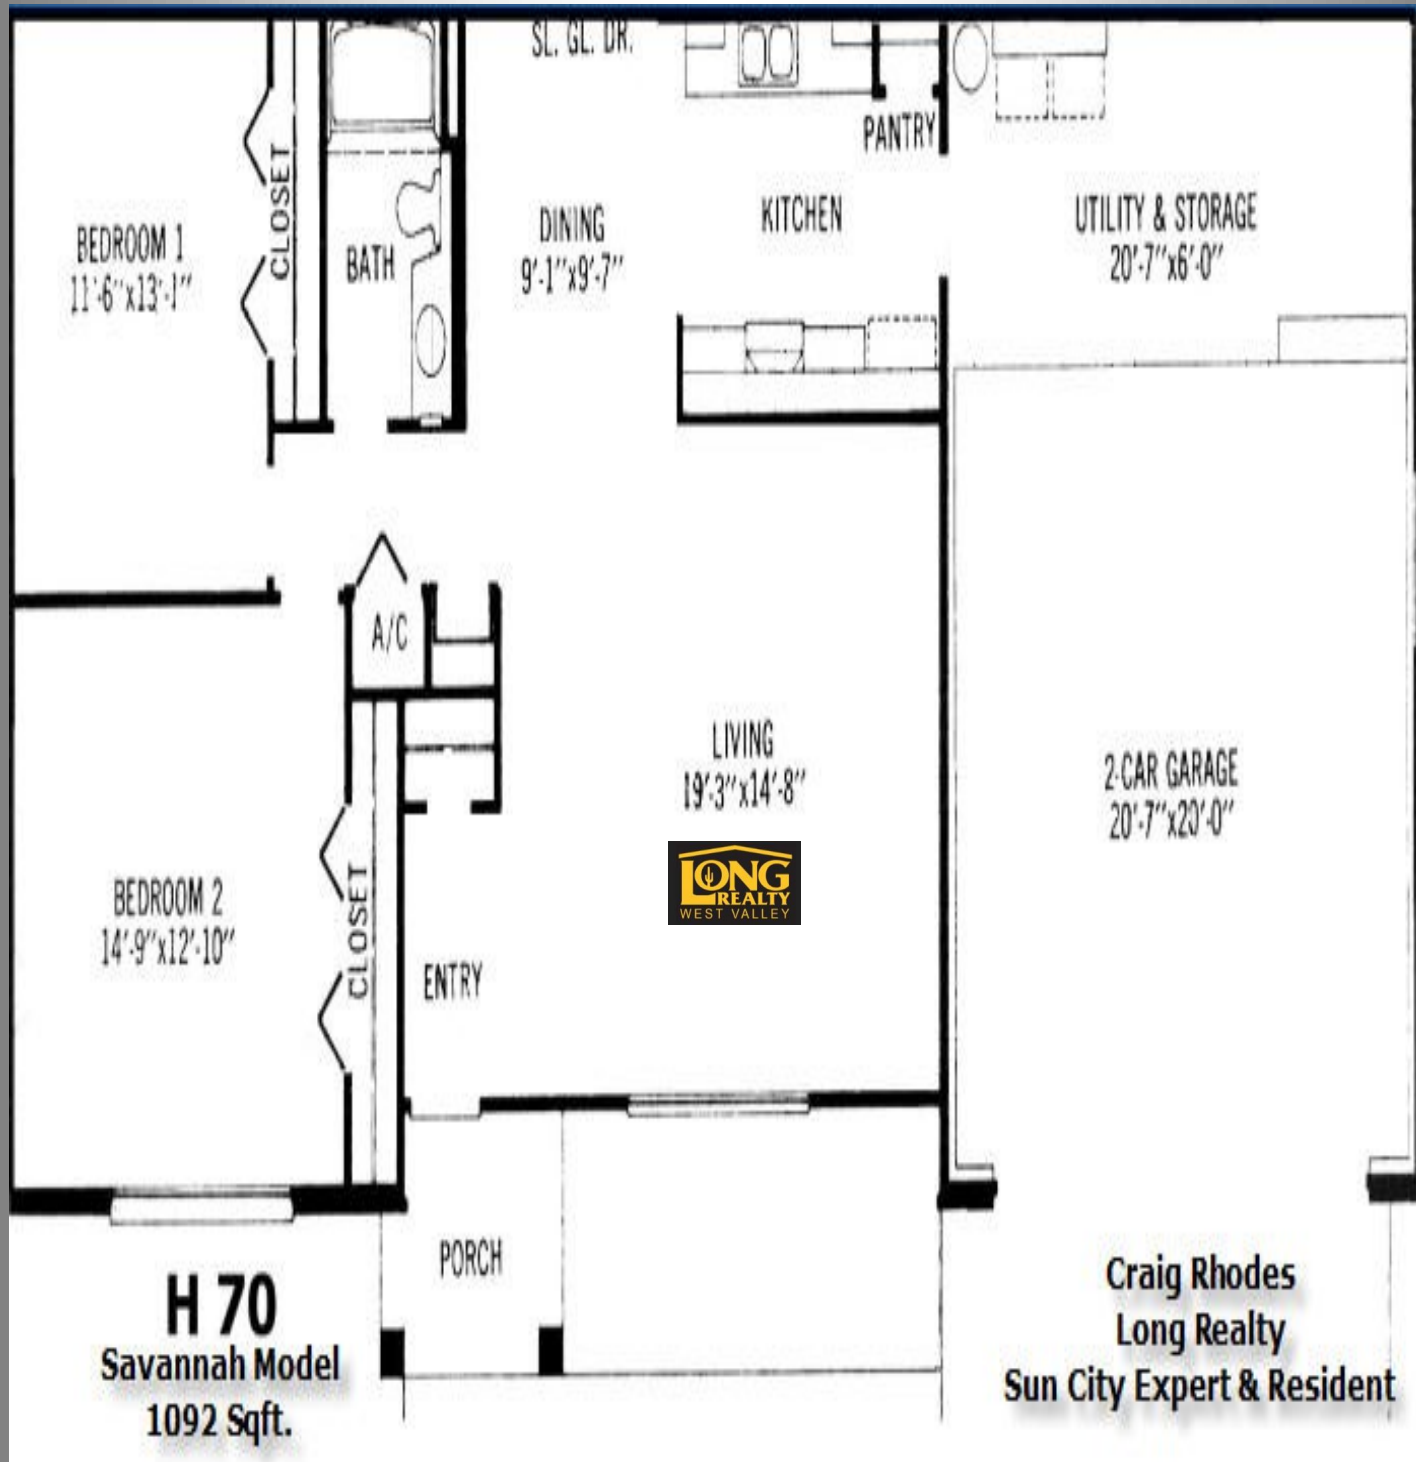

Savannah H70 - Sun City Ph. 2- 1092 sqft. 2BR, 1BA, 1973

Craig Rhodes | Long Realty

“Excellence in Client Care”

AZ-Homes-Online.com