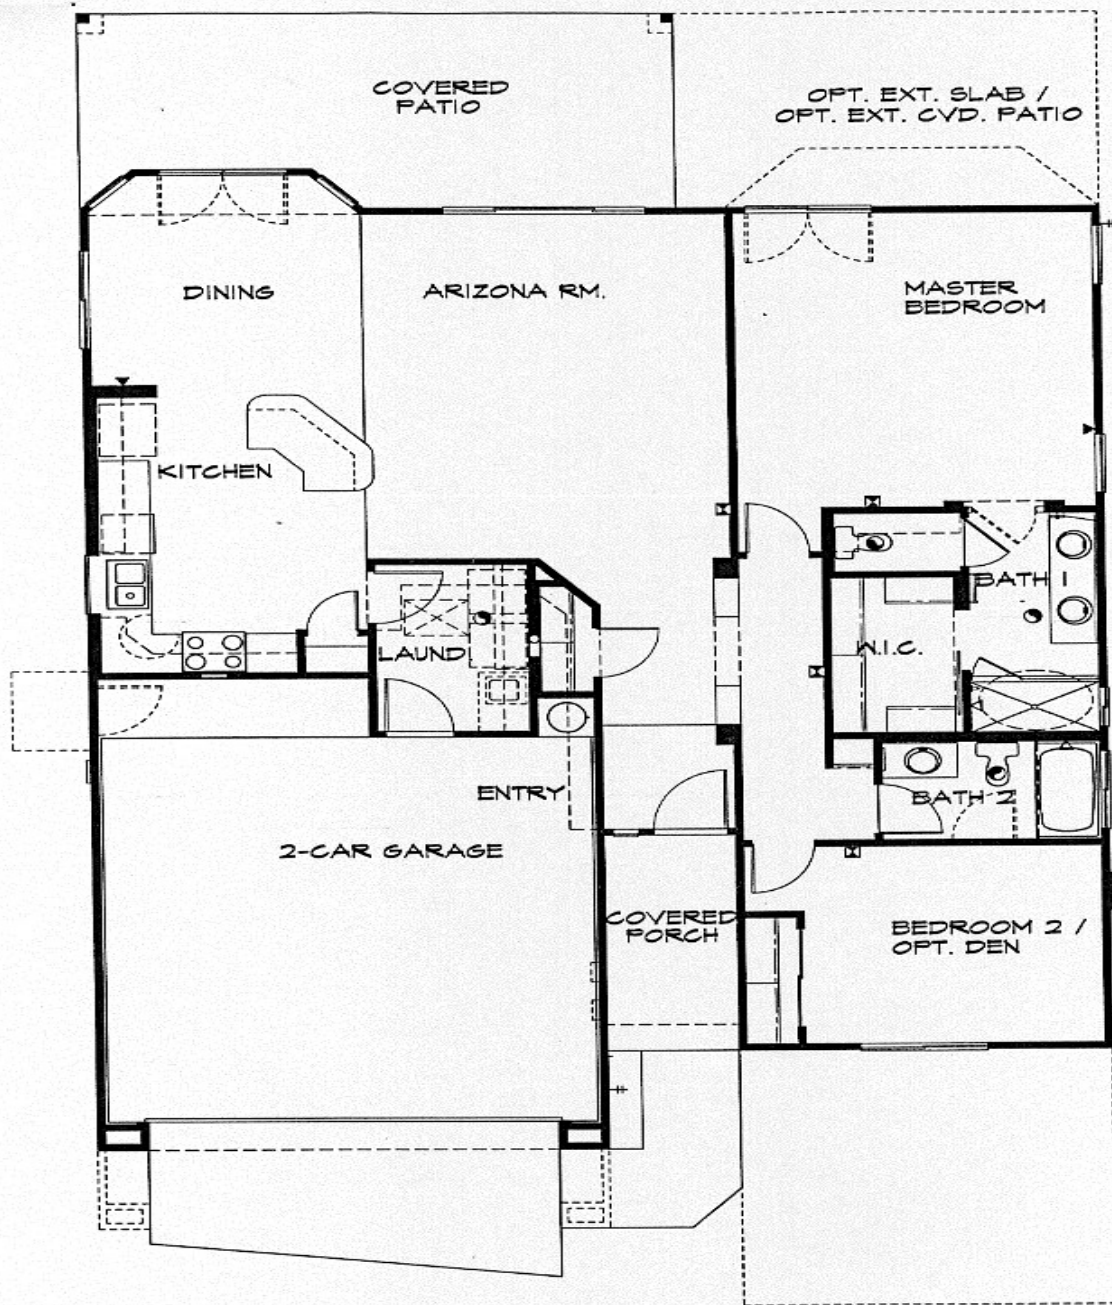

# The "Saguaro" in AZ Traditions 1515 sf. 2 BR, 1.75 BA

*The Saguaro*  
[9028]  
1,515 Square Feet

FLOOR PLAN - 9028  
1/4" = 1'-0"

Craig Rhodes | The Cascade Team

"Excellence in Customer Care"

[AZ-Homes-Online.com](http://AZ-Homes-Online.com)