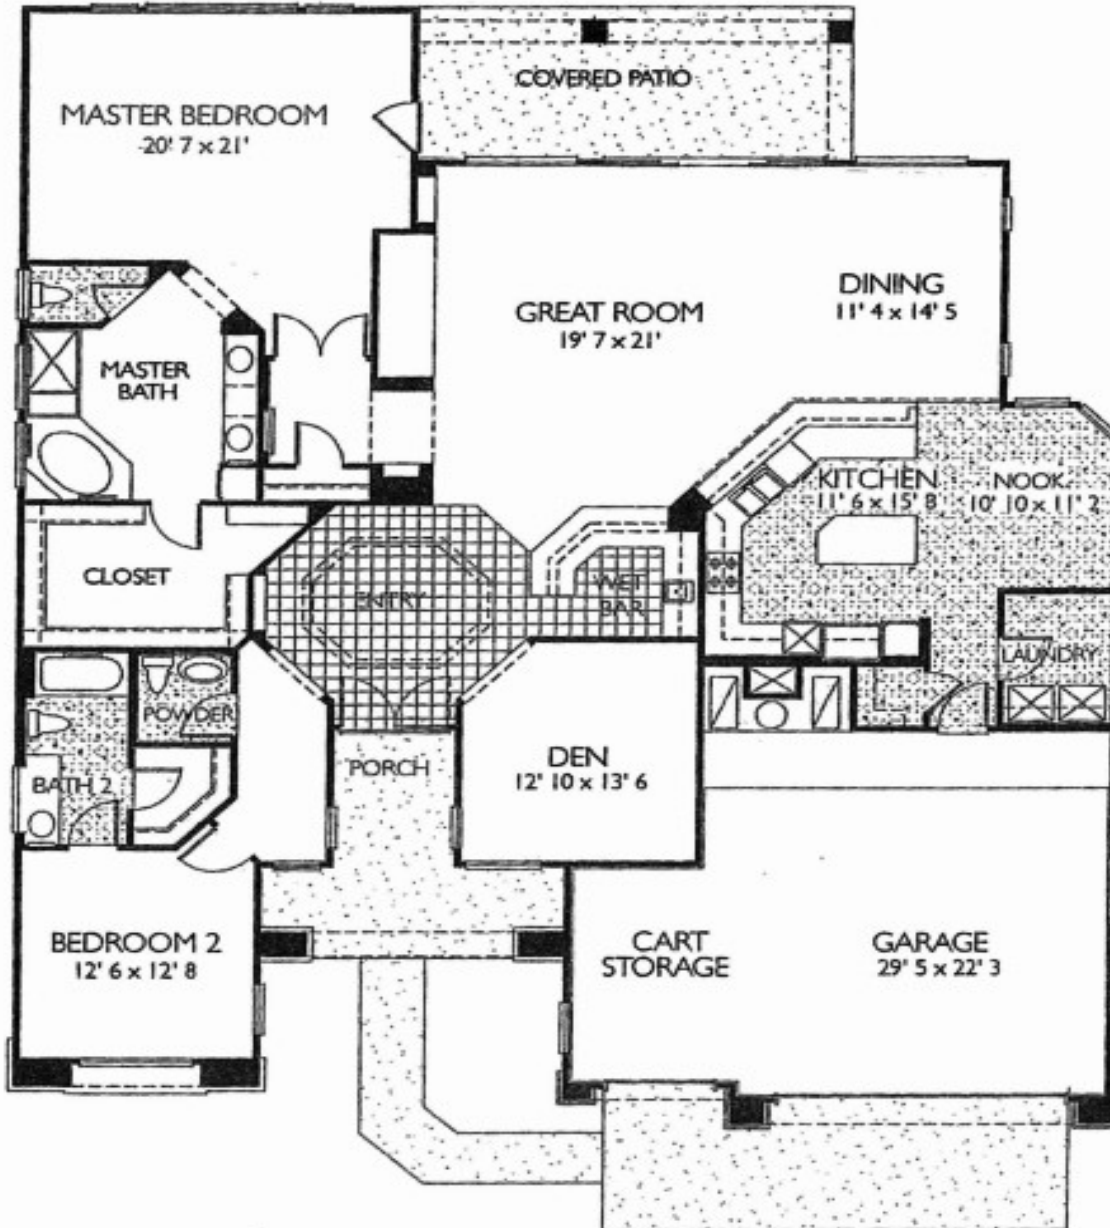

Rosewood in S.C.Grand 2585 sqft. 2BR, 2BA, Den, 2+ Cars

ROSEWOOD E-9135

Approximately 2,585 square feet

The impressive circular foyer sets the tone for the wide-open great room with a functional wet bar for entertaining.