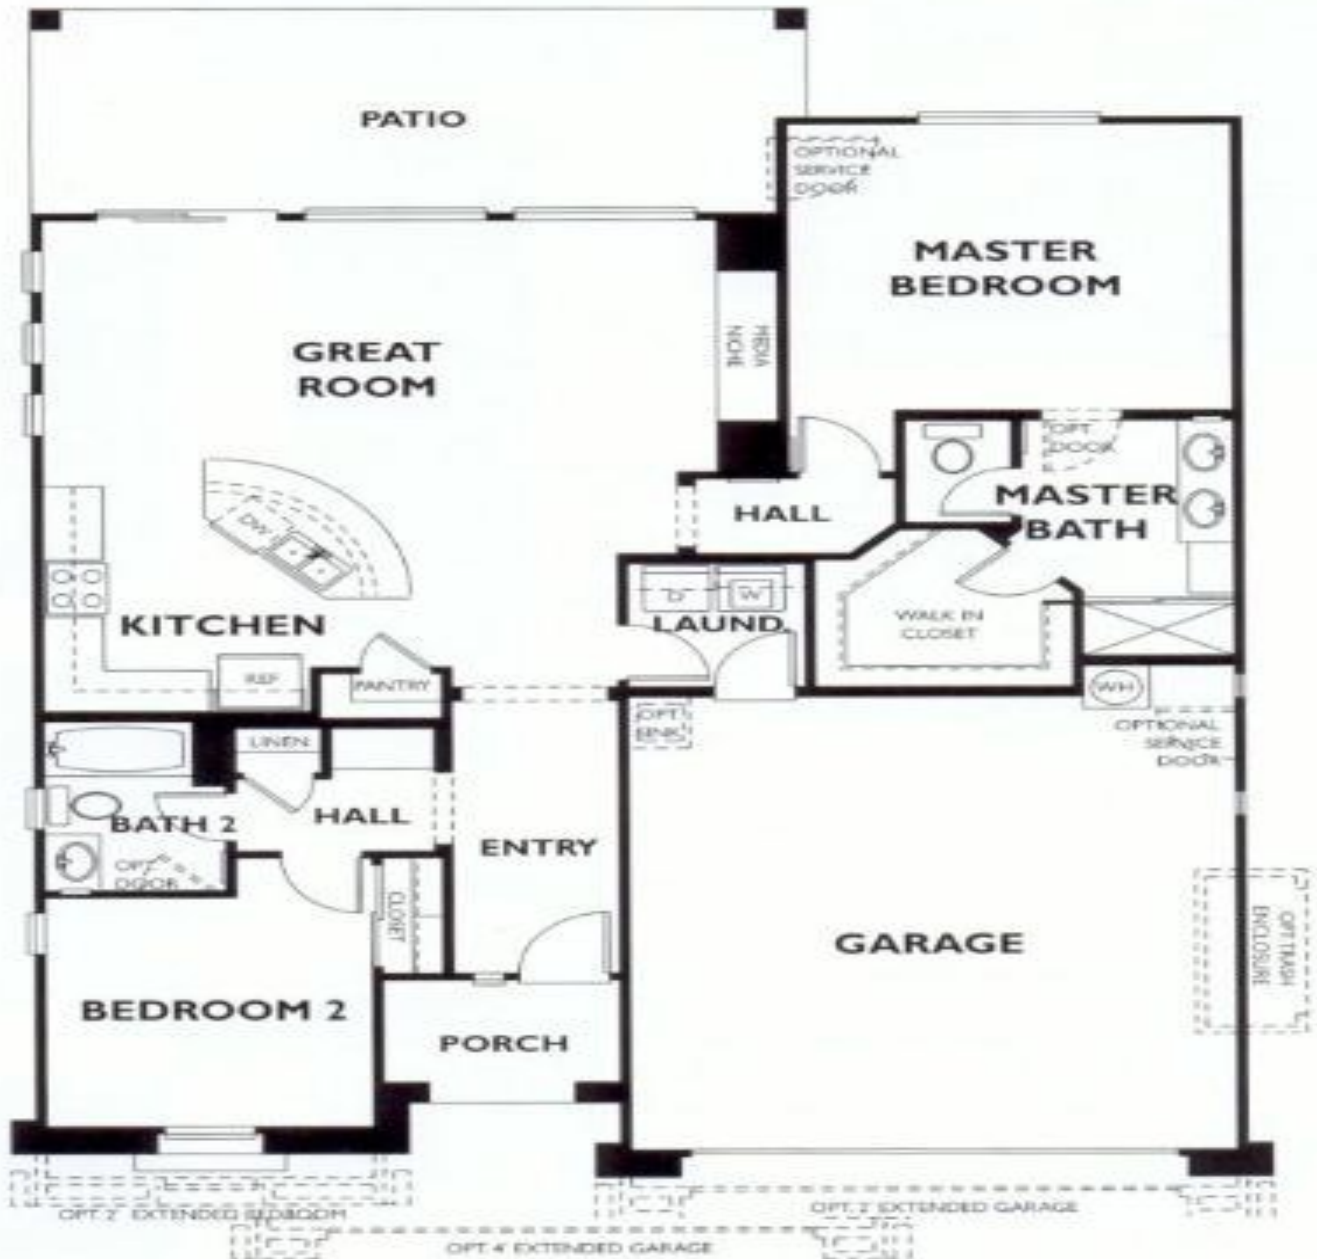

Rivas in Trilogy 1367 sf. 2 BR Split, 1.75 BA

Trilogy Rivas Floorplan

The Rhodes Team

“Excellence in Customer Care”

AZ-Homes-Online.com