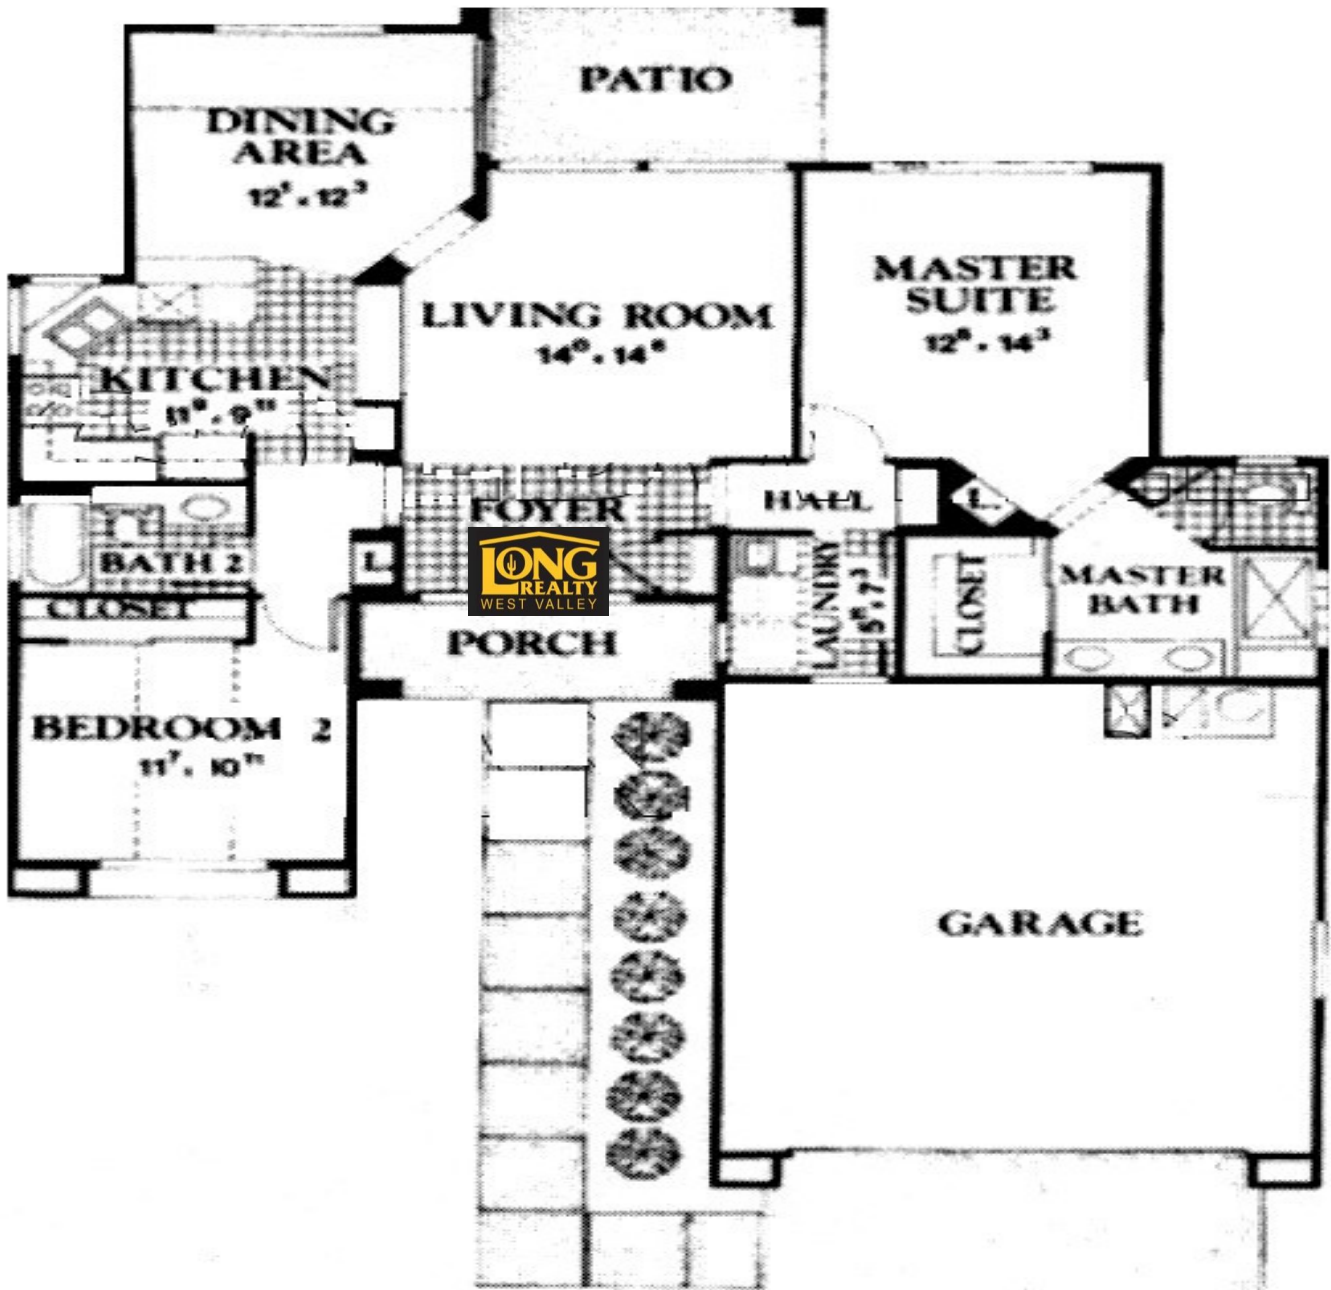

The "Rio Verde" in S.C.W. 1320 sqft Split 2BR, 2BA, DR 1993

THE RIO VERDE S2671

Large dining area, luxurious master suite, guest bedroom and bath, volume ceilings. 1,320 sq. ft.

Craig Rhodes | Sun City West Expert