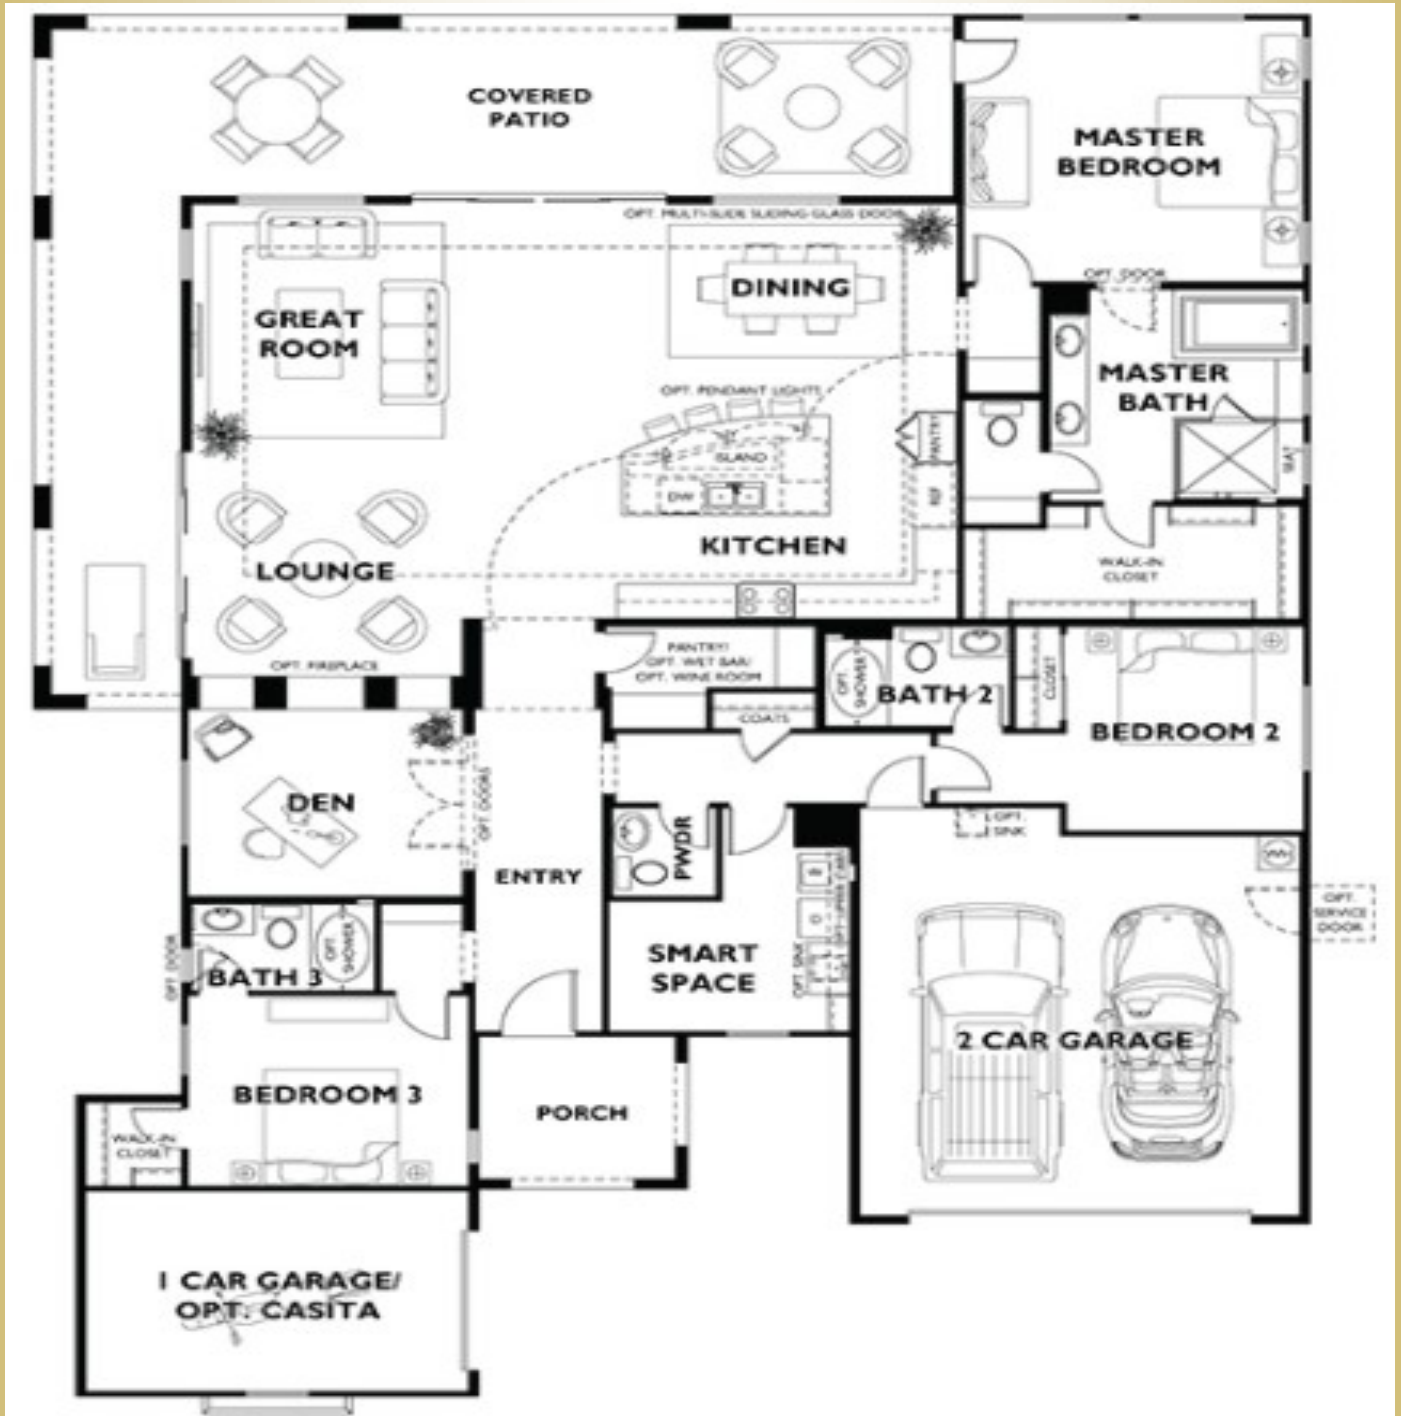

Rhythmic Model~Trilogy 2649 sf. 3 BR, 3.5 BA, 2 Cars

Craig Rhodes | TCT Real Estate
Discount Commissions | Buyer Rebates

AZ-Homes-Online.com

FOR SALE
TCT
The Cascade Team
Real Estate
CRAIG RHODES
623.236.6797