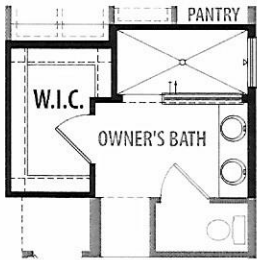

Options

for more ways to personalize your home visit davidweekleyhomes.com

8ft Sliding Glass Doors
at Family

8ft Sliding Glass Doors
at Owner's Retreat

Gourmet Kitchen

Super Shower

Bedroom 3
ILO Study

Enclosed Study

Utility 2

Guest Suite

Utility 1

Encore

by David Weekley Homes