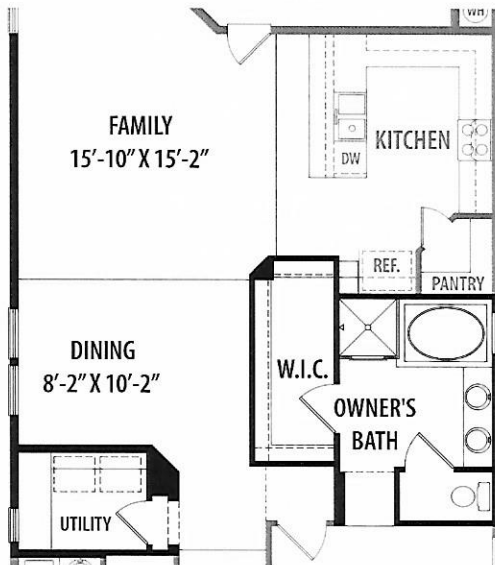

Options

for more ways to personalize your home visit davidweekleyhomes.com

8ft Sliding Glass Doors
at Family

8ft Sliding Glass Doors
at Owner's Retreat

Gourmet Kitchen

Super Shower

Bedroom 3
ILO Study

Enclosed Study

Utility 2

Guest Suite

Utility 1

Encore

by David Weekley Homes