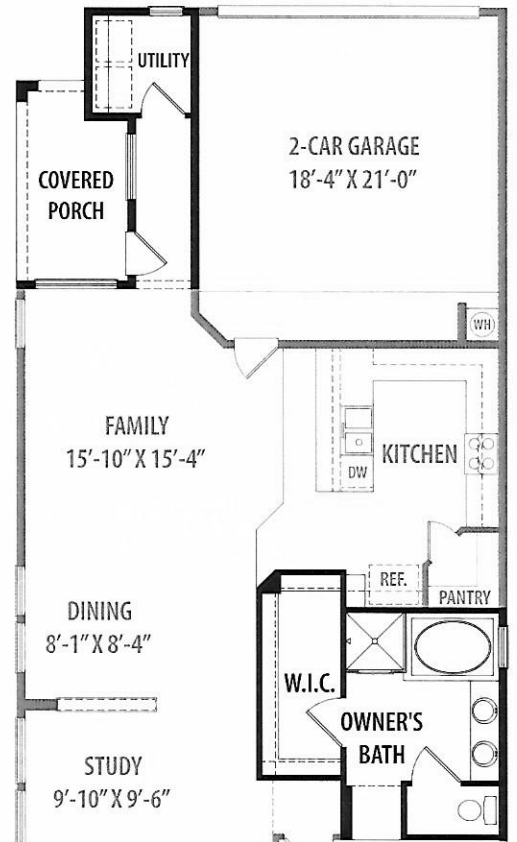

Options

for more ways to personalize your home visit davidweekleyhomes.com

8ft Sliding Glass Doors
at Family

8ft Sliding Glass Doors
at Owner's Retreat

Gourmet Kitchen

Super Shower

Bedroom 3
ILO Study

Enclosed Study

Utility 2

Guest Suite

Utility 1

Encore

by David Weekley Homes