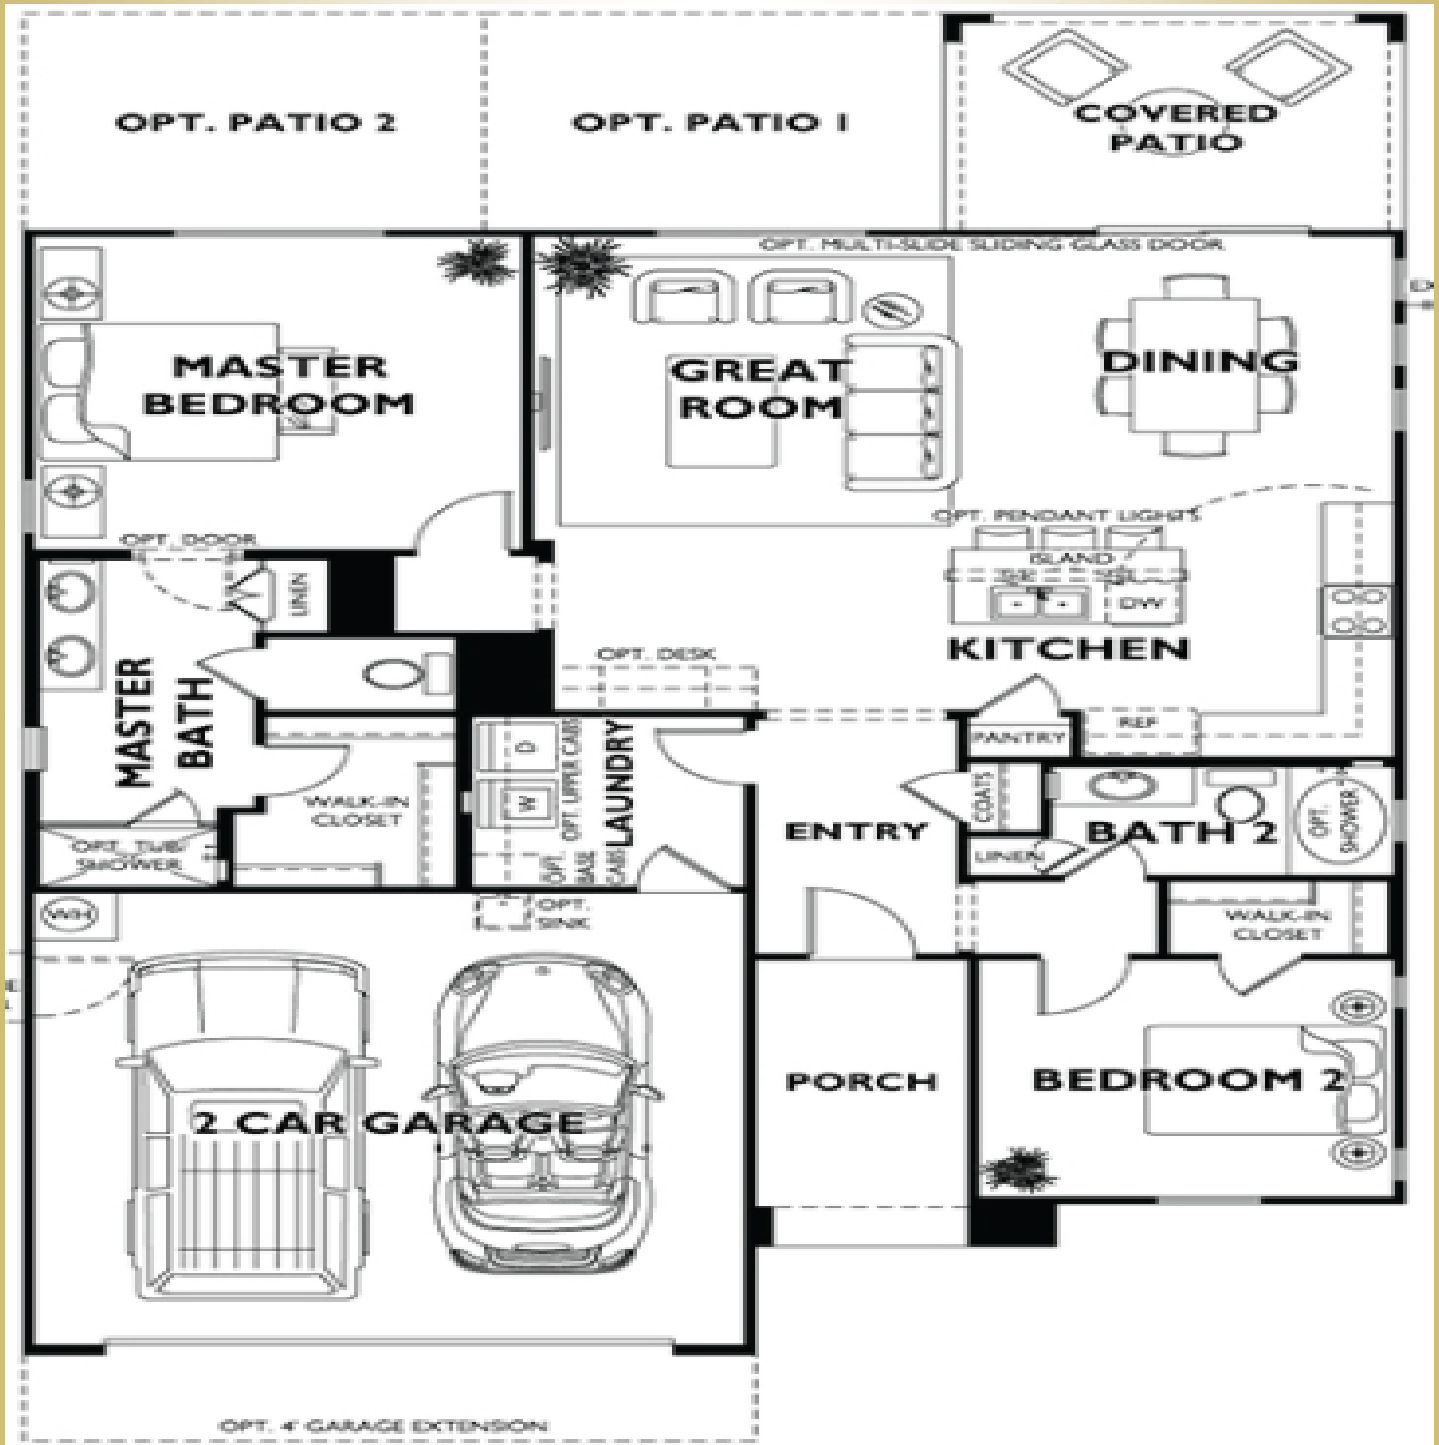

Radiant Model~Trilogy 1392 sf. 2BR, 2BA, 2 Cars

Craig Rhodes | TCT Real Estate

Discount Commissions | Buyer Rebates

AZ-Homes-Online.com

FOR SALE

TCT

The Cascade Team

Real Estate