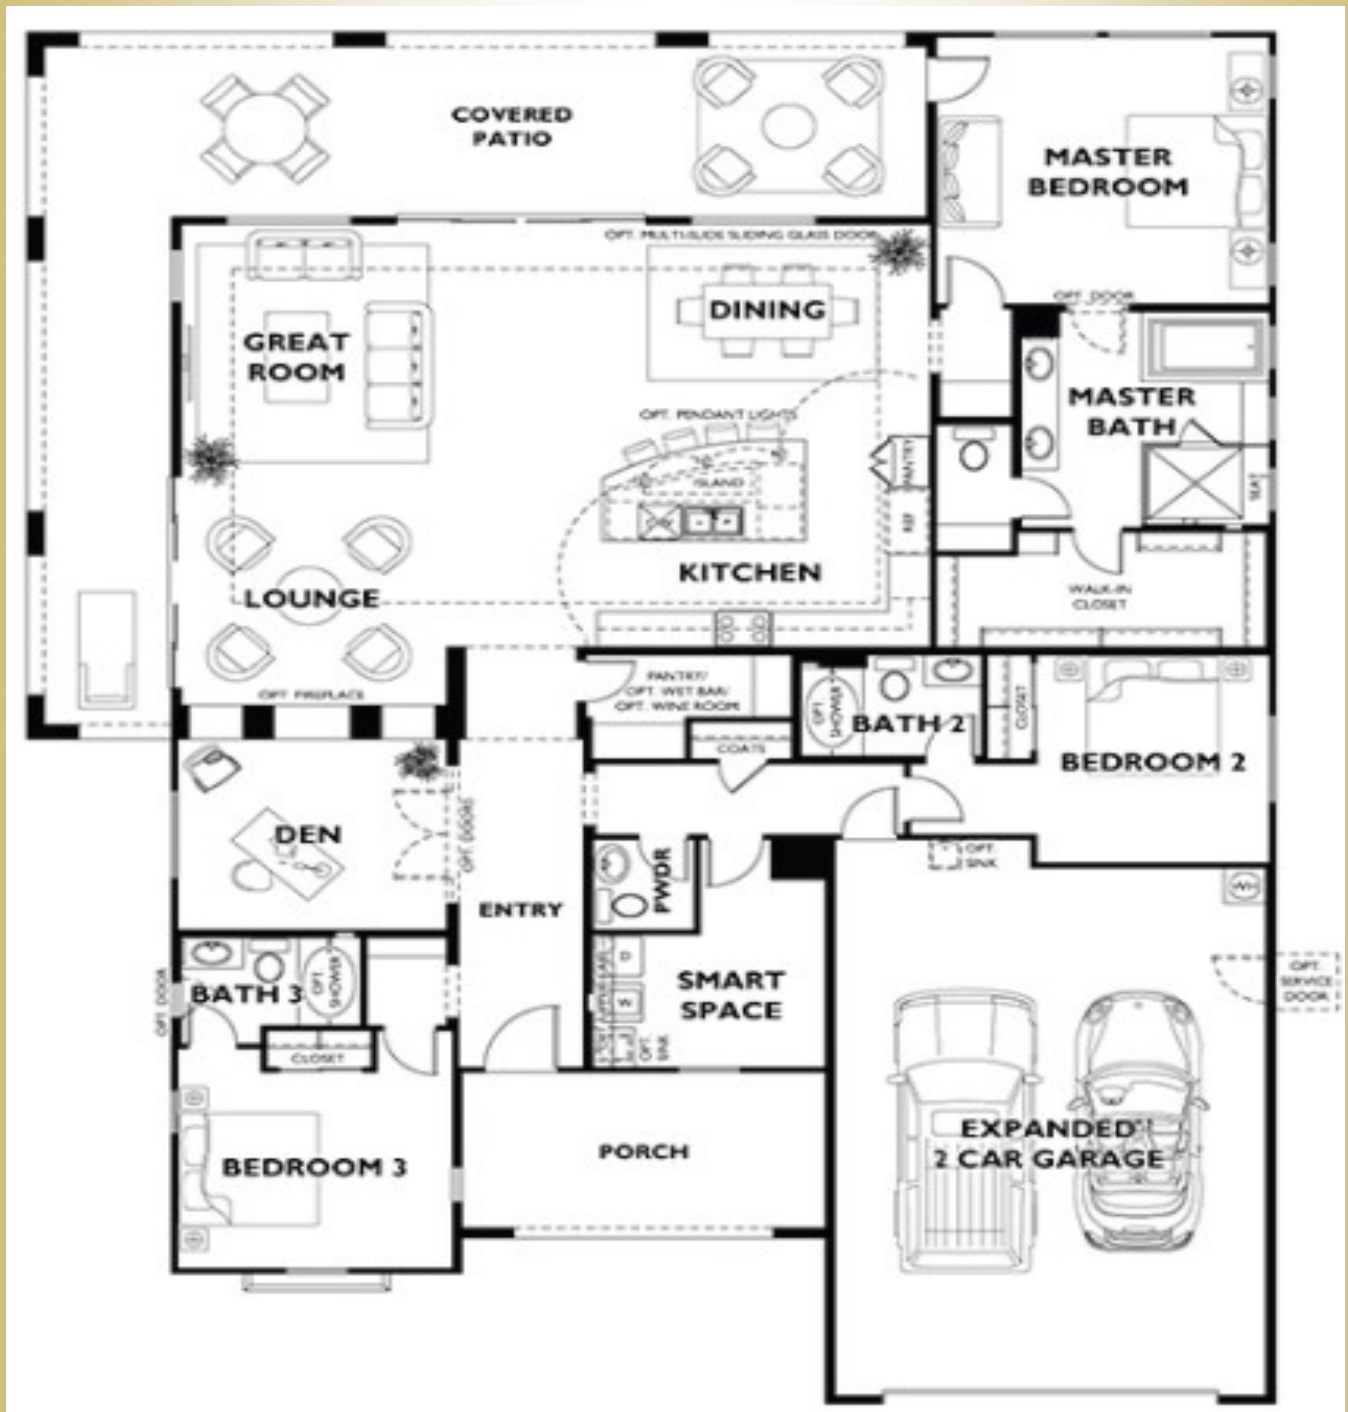

**Prism Model~Trilogy 2655 sf. 2 BR, 2.5 BA, 3 Cars**

Craig Rhodes | TCT Real Estate  
Discount Commissions | Buyer Rebates

[AZ-Homes-Online.com](http://AZ-Homes-Online.com)

**FOR SALE**  
**TCT**  
The Cascade Team  
**Real Estate**  
**CRAIG RHODES**  
623.236.6797