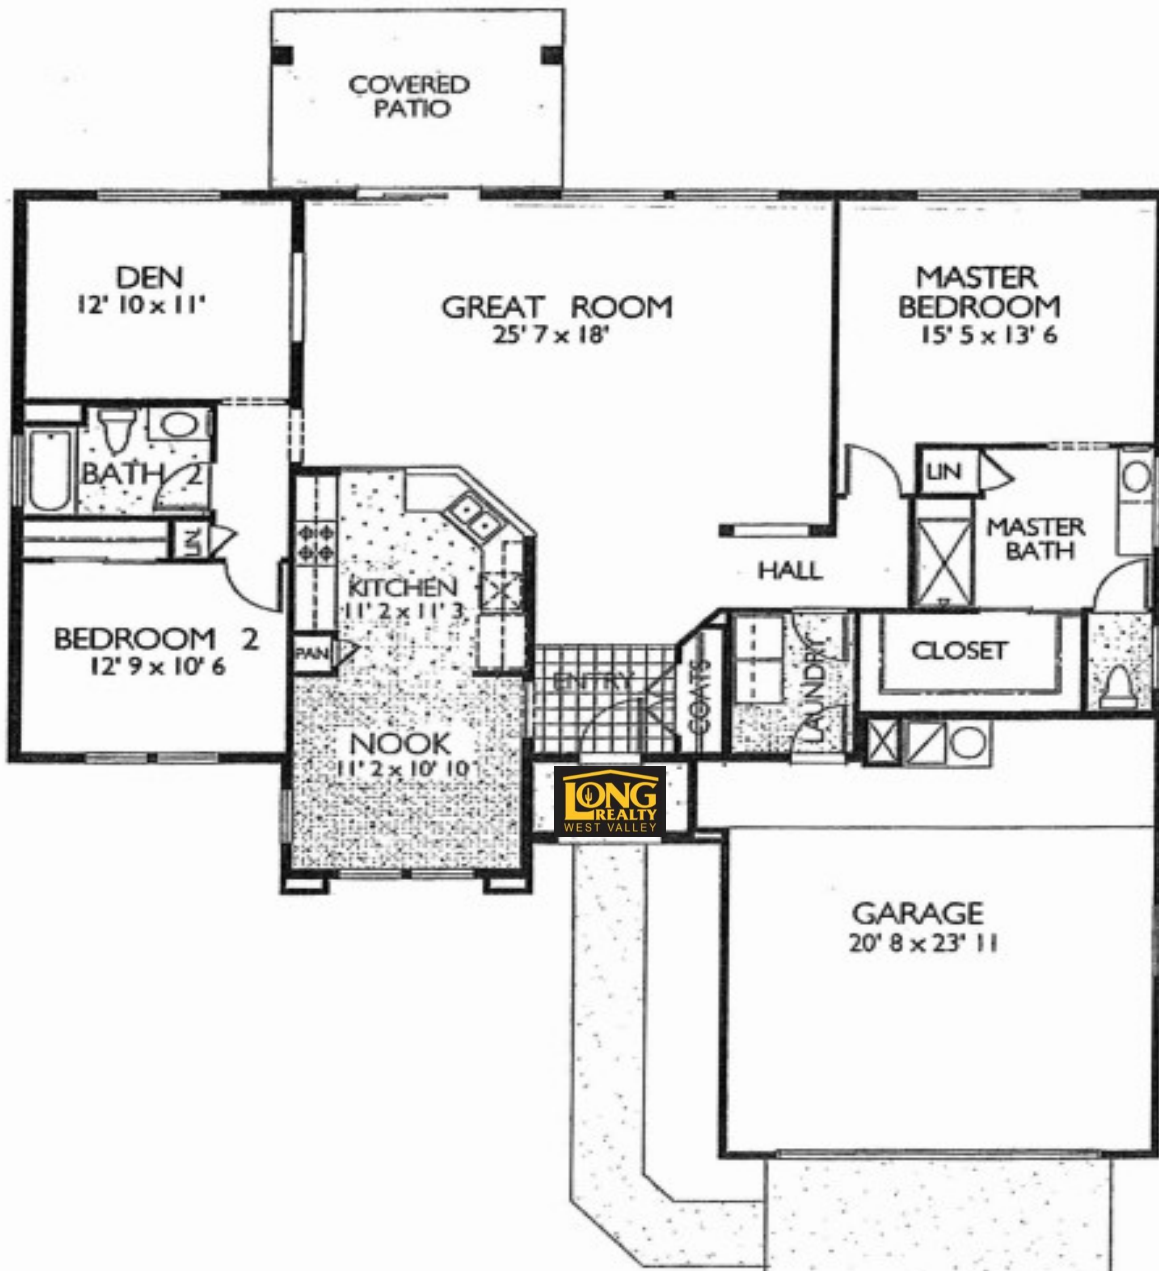

Palo Verde in Sun City Grand 1836 sqft. 2BR, 1.75BA, Den

PALO VERDE P-9104

Approximately 1,836 square feet

We've located the guest's bedroom away from the master suite to give your guests some extra privacy. The Palo Verde is one of Sun City Grand's most popular homes.