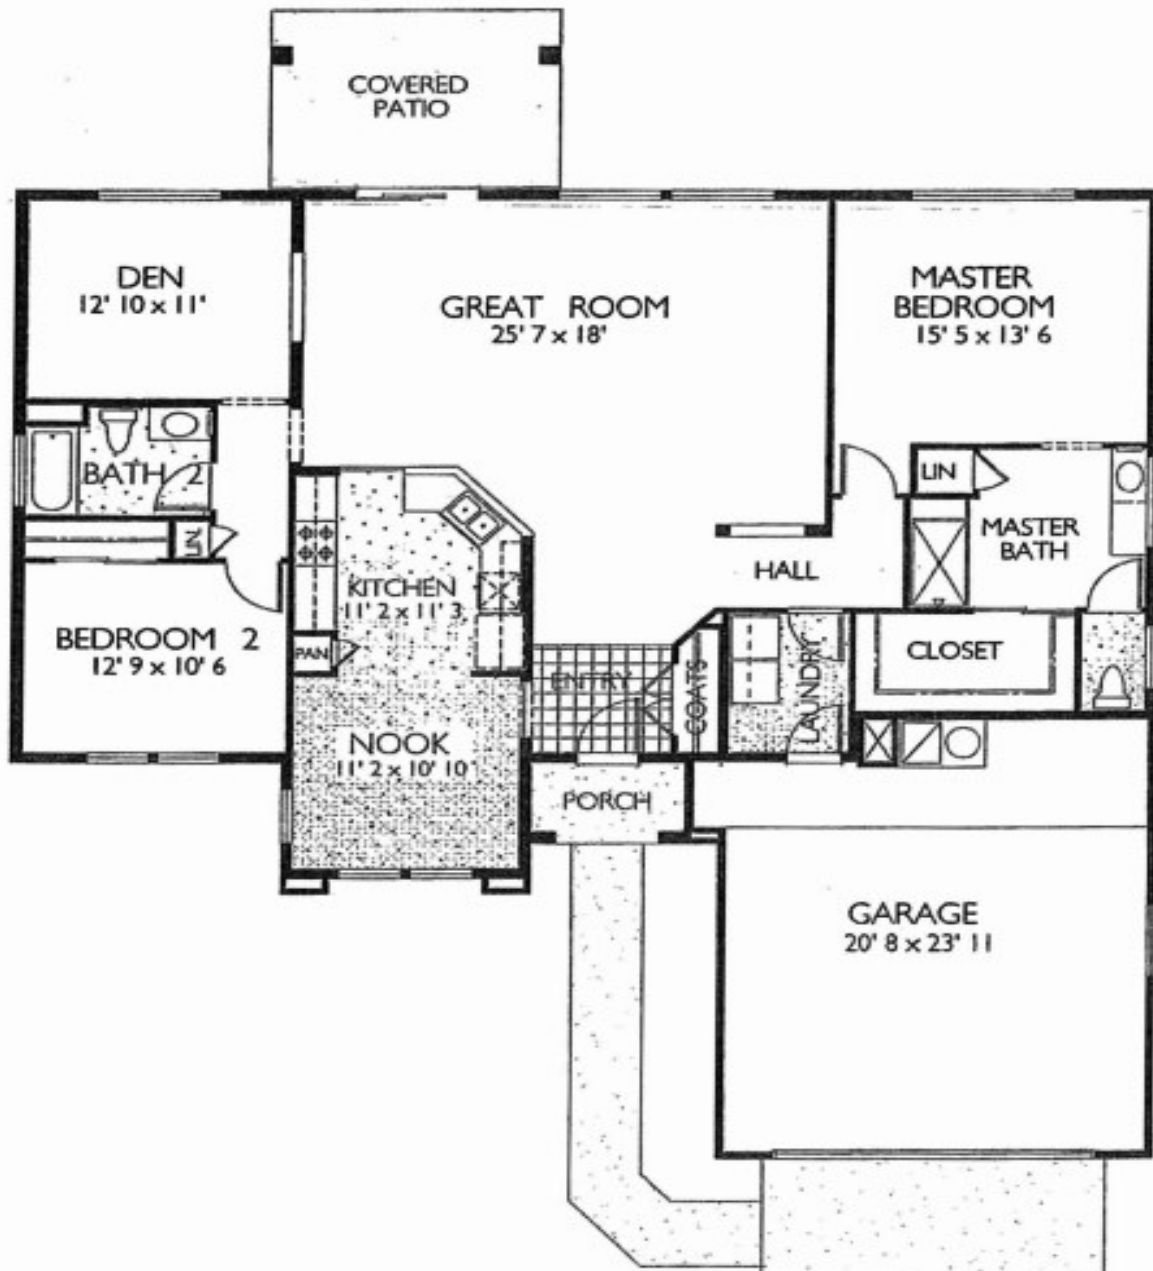

Palo Verde in Sun City Grand 1836 sqft. 2BR, 1.75BA, Den

PALO VERDE P-9104

Approximately 1,836 square feet

We've located the guest's bedroom away from the master suite to give your guests some extra privacy. The Palo Verde is one of Sun City Grand's most popular homes.