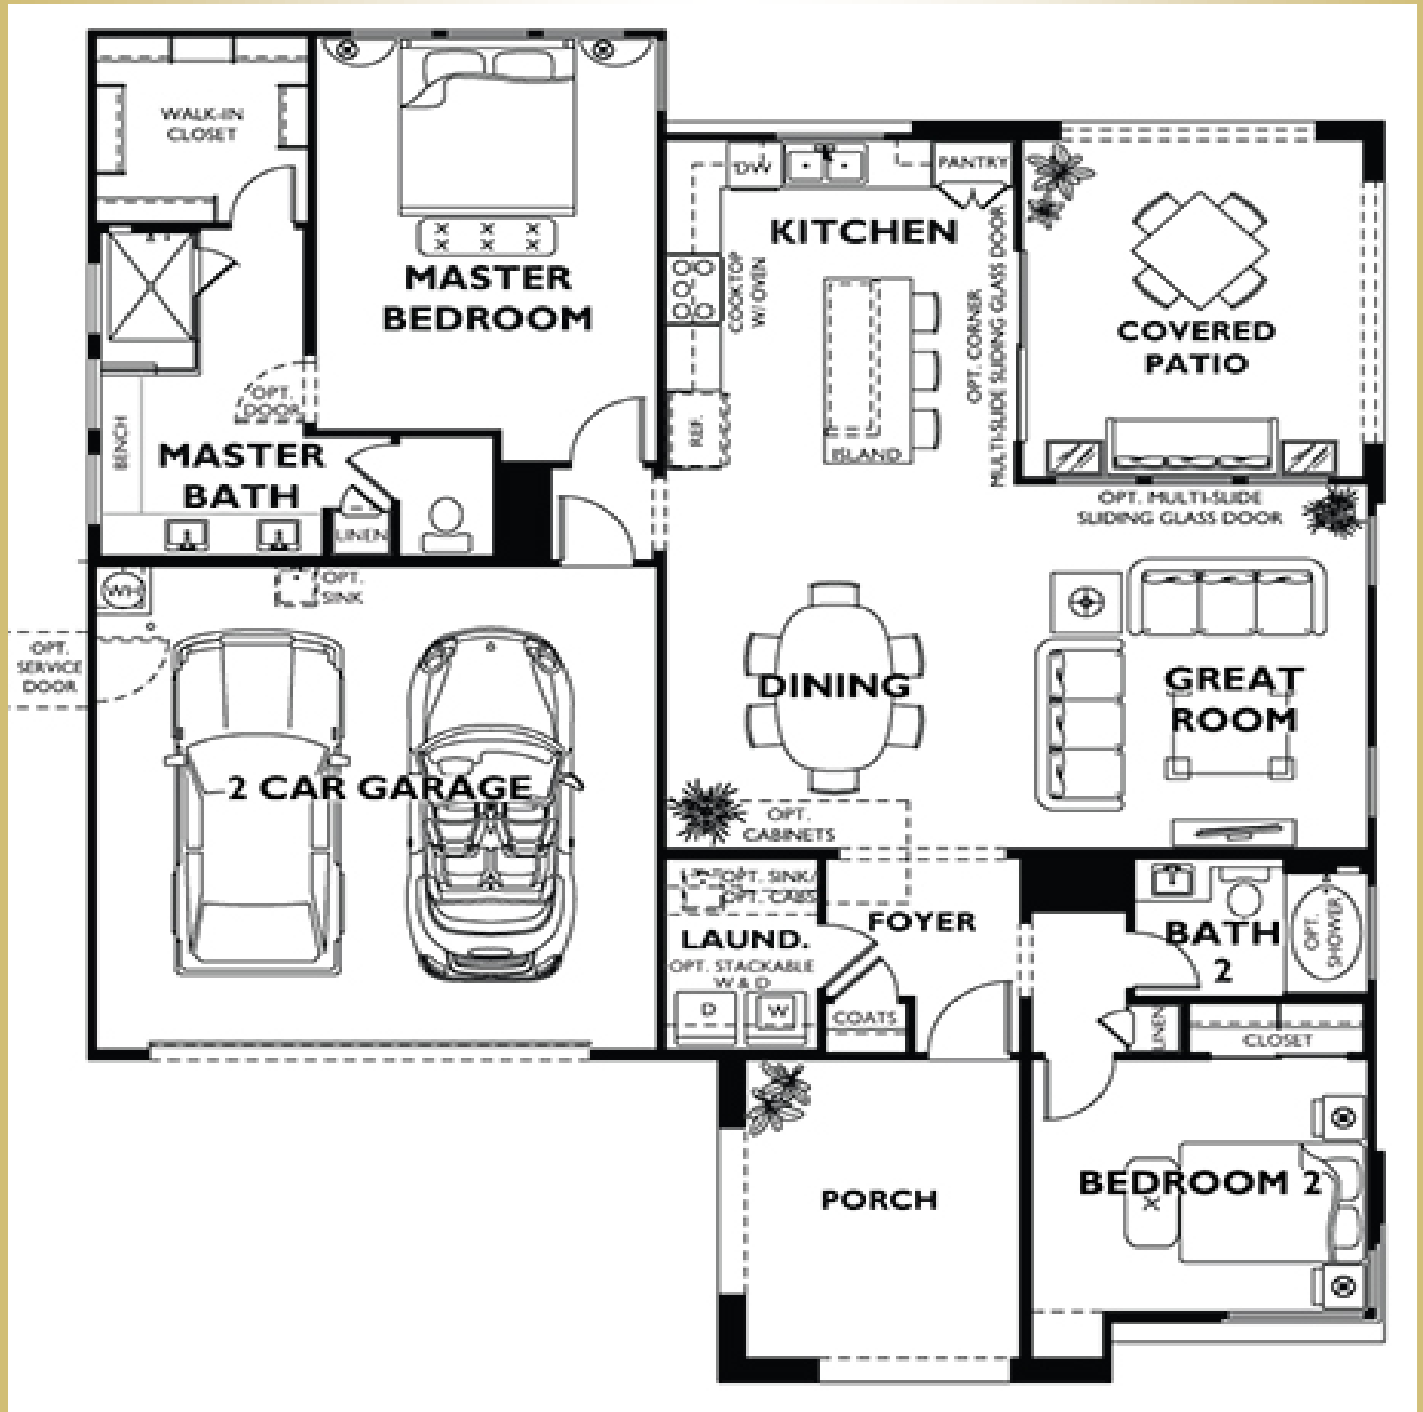

**Optic Model~Trilogy 1442 sf. 2 BR, 2 BA, 2 Cars**

Craig Rhodes | TCT Real Estate  
Discount Commissions | Buyer Rebates

[AZ-Homes-Online.com](http://AZ-Homes-Online.com)

**FOR SALE**  
**TCT**  
The Cascade Team  
**Real Estate**  
**CRAIG RHODES**  
623.236.6797