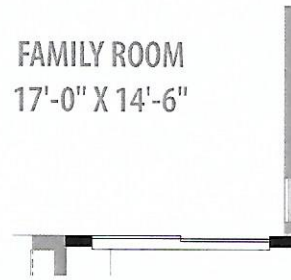

Options

for more ways to personalize your home visit davidweekleyhomes.com

Barn Doors
at Owner's Bath

Super Shower

Enclosed Study

Gourmet Kitchen

FAMILY ROOM
17'-0" X 14'-6"

8ft Sliding Glass Doors
at Family