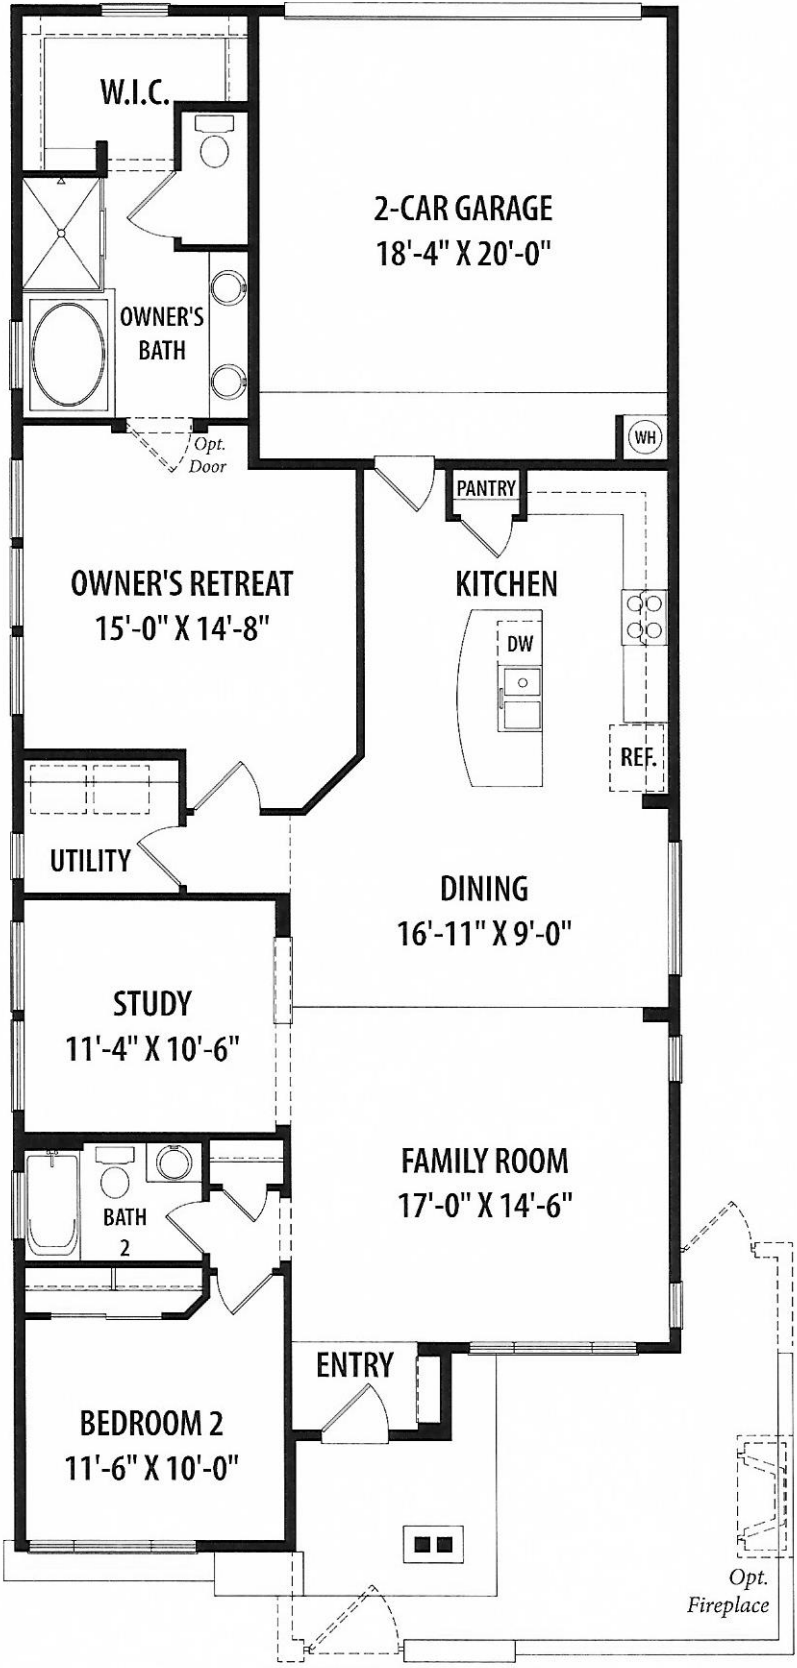

# Navigator - Plan 7655

Opt. 48" High Courtyard Walls  
(24" Standard)