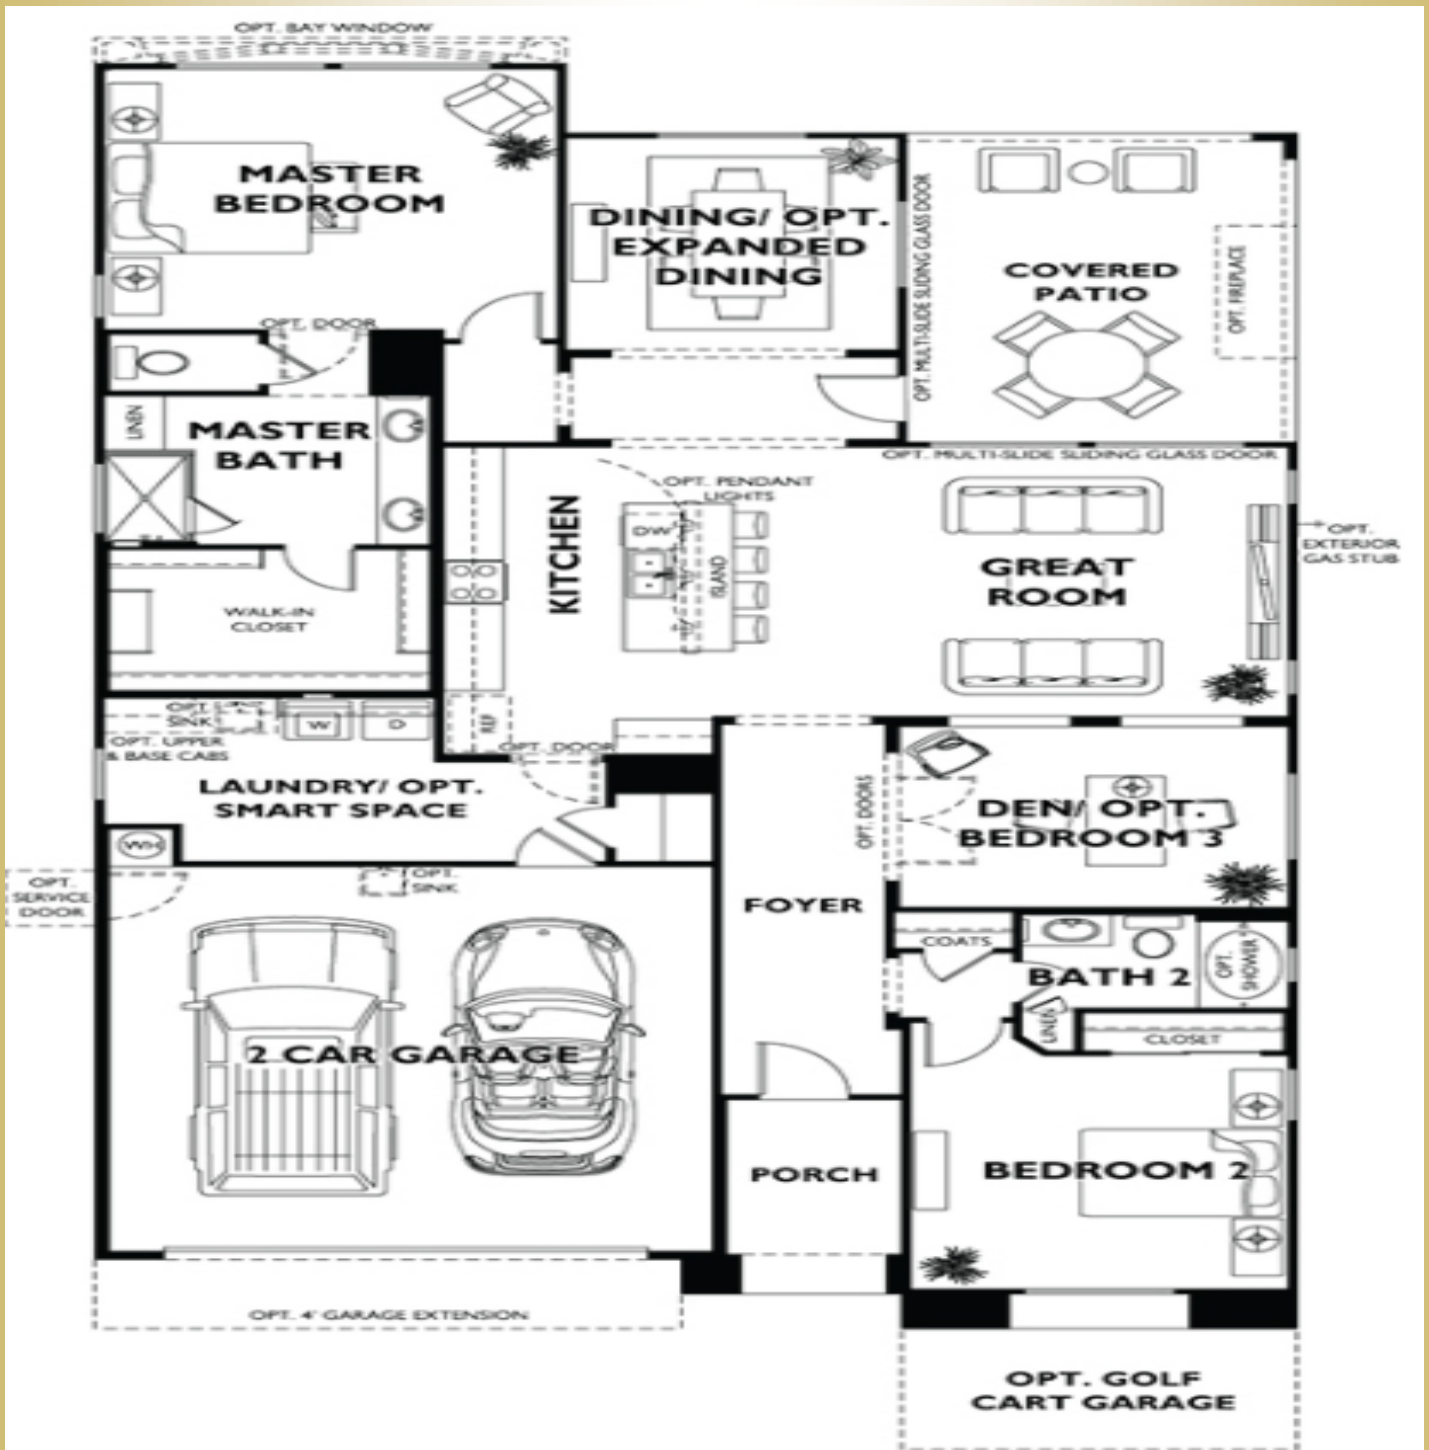

Mosaic Model ~Trilogy 1928 sf. 2BR, 2BA, 2 Cars

Craig Rhodes | TCT Real Estate

Discount Commissions | Buyer Rebates

AZ-Homes-Online.com

FOR SALE
TCT
The Cascade Team
Real Estate
CRAIG RHODES
623.236.6797