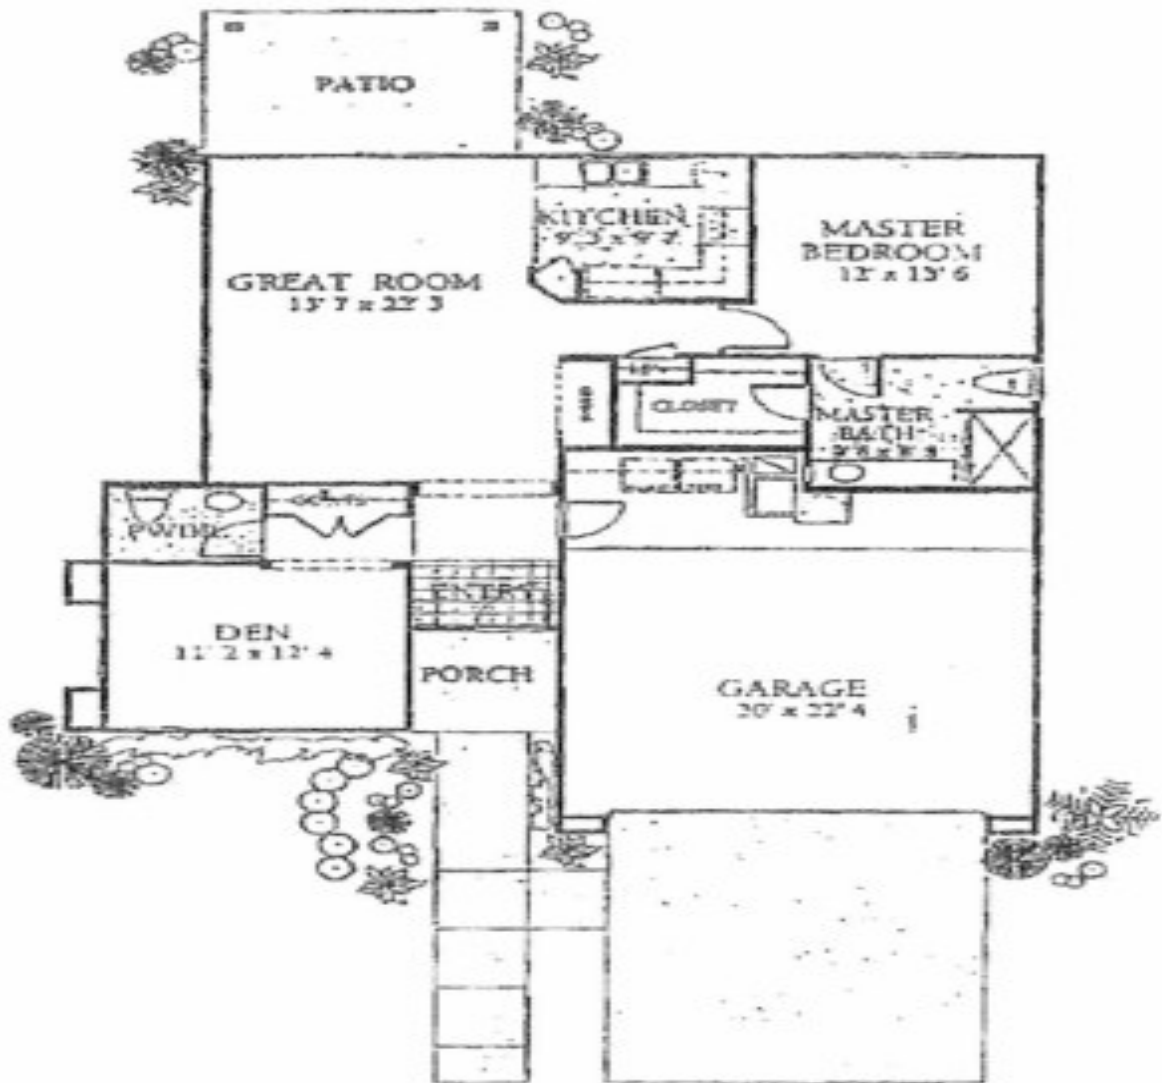

Monterra in Sun City Grand 1096 sf. 1 BR, 1.5 BA, Den

The Monterra – Plan C9151
Approximately 1,096 square feet

The Rhodes Team

“Excellence in Customer Care”

AZ-Homes-Online.com