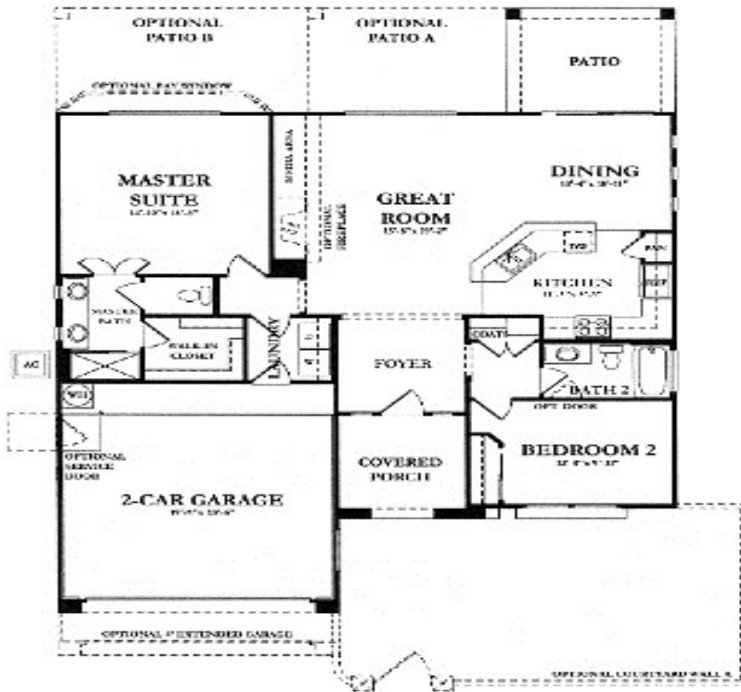

The "Montecito" in Corte Bella 1352 sqft Sm. 2 BR, 2 BA

The Montecito

GREAT ROOM, 2 BEDROOMS, 2 BATHS, 2-CAR GARAGE, COVERED PATIO
LIVABLE AREA: 1,352 SQUARE FEET

OPTIONAL FULL HEIGHT OR 4' COURTYARD WALL WITH GUEST CASITA

OPTIONAL 4' HIGH COURTYARD WALL WITH GATE

ELEVATION A

ELEVATION B

ELEVATION C

Craig Rhodes | The Cascade Team

"Excellence in Customer Care"

AZ-Homes-Online.com