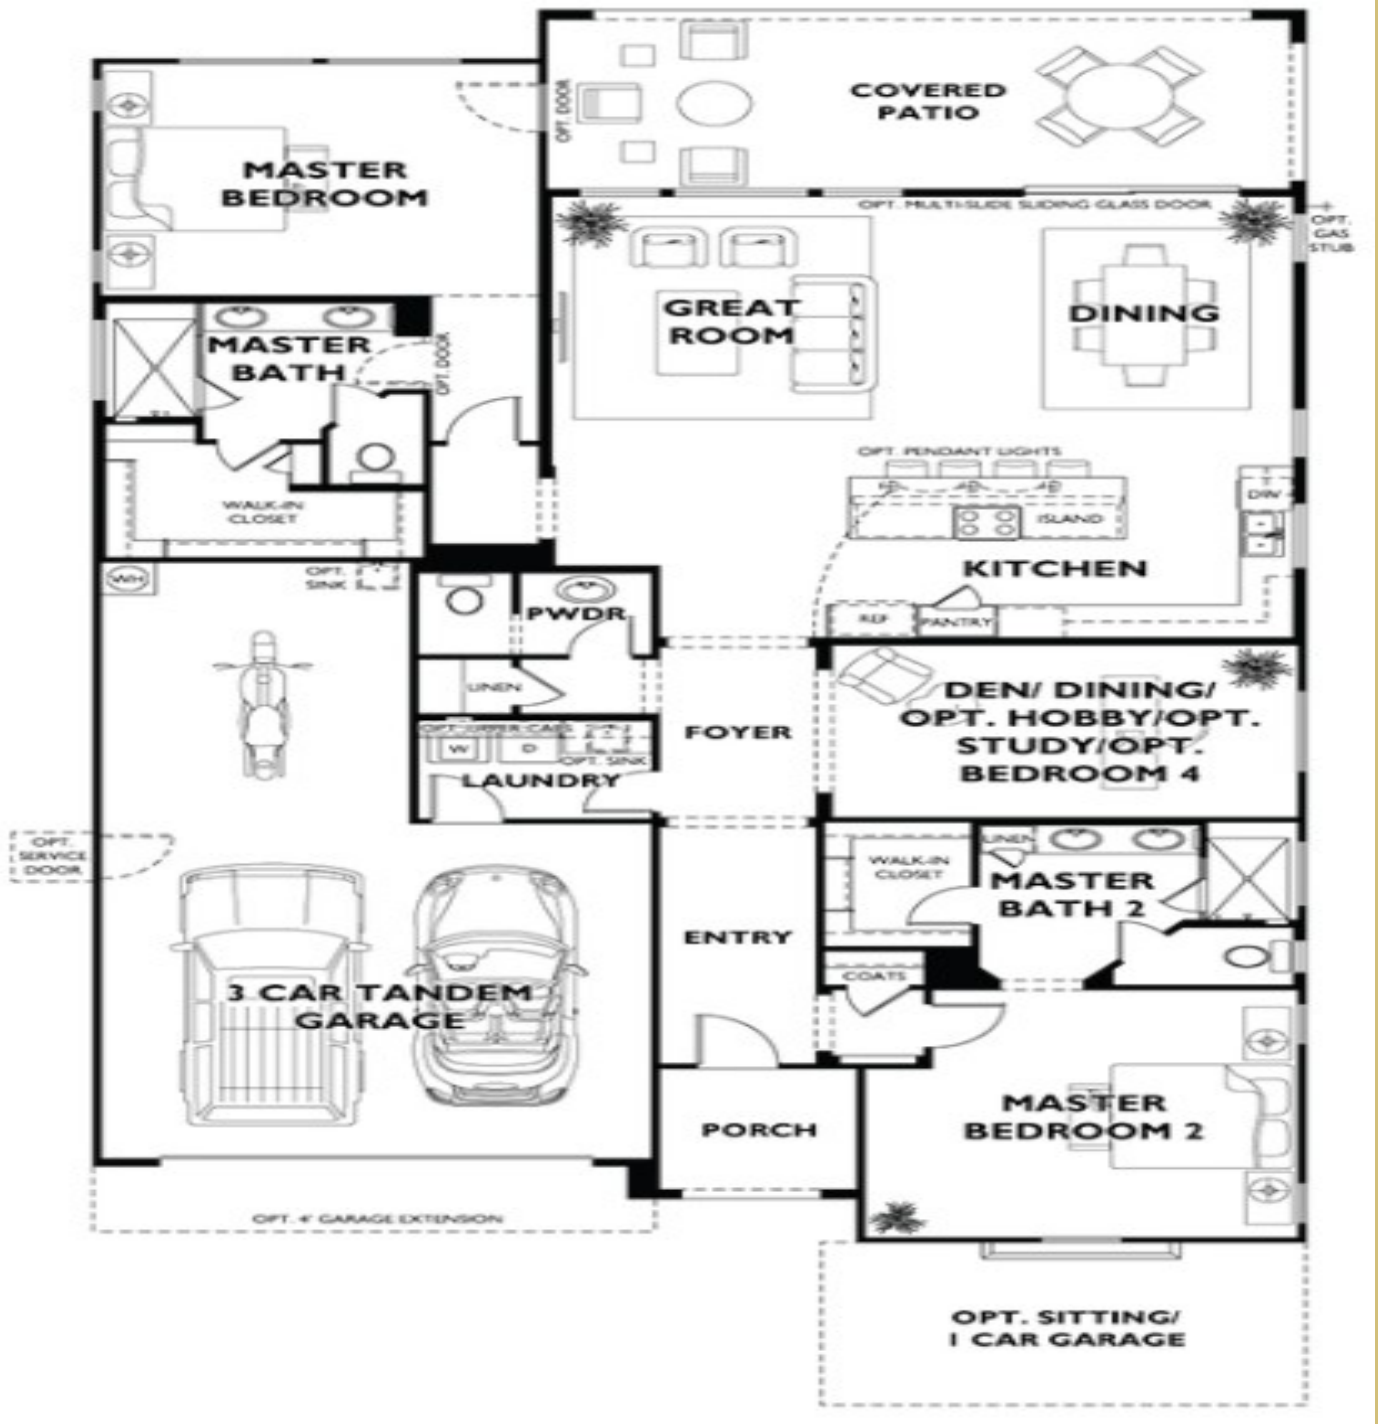

Montage Model~Trilogy 2242 sf. 2 BR, 2.5 BA, 3 Cars

Craig Rhodes | TCT Real Estate
Discount Commissions | Buyer Rebates

AZ-Homes-Online.com

FOR SALE
TCT
The Cascade Team
Real Estate
CRAIG RHODES
623.236.6797