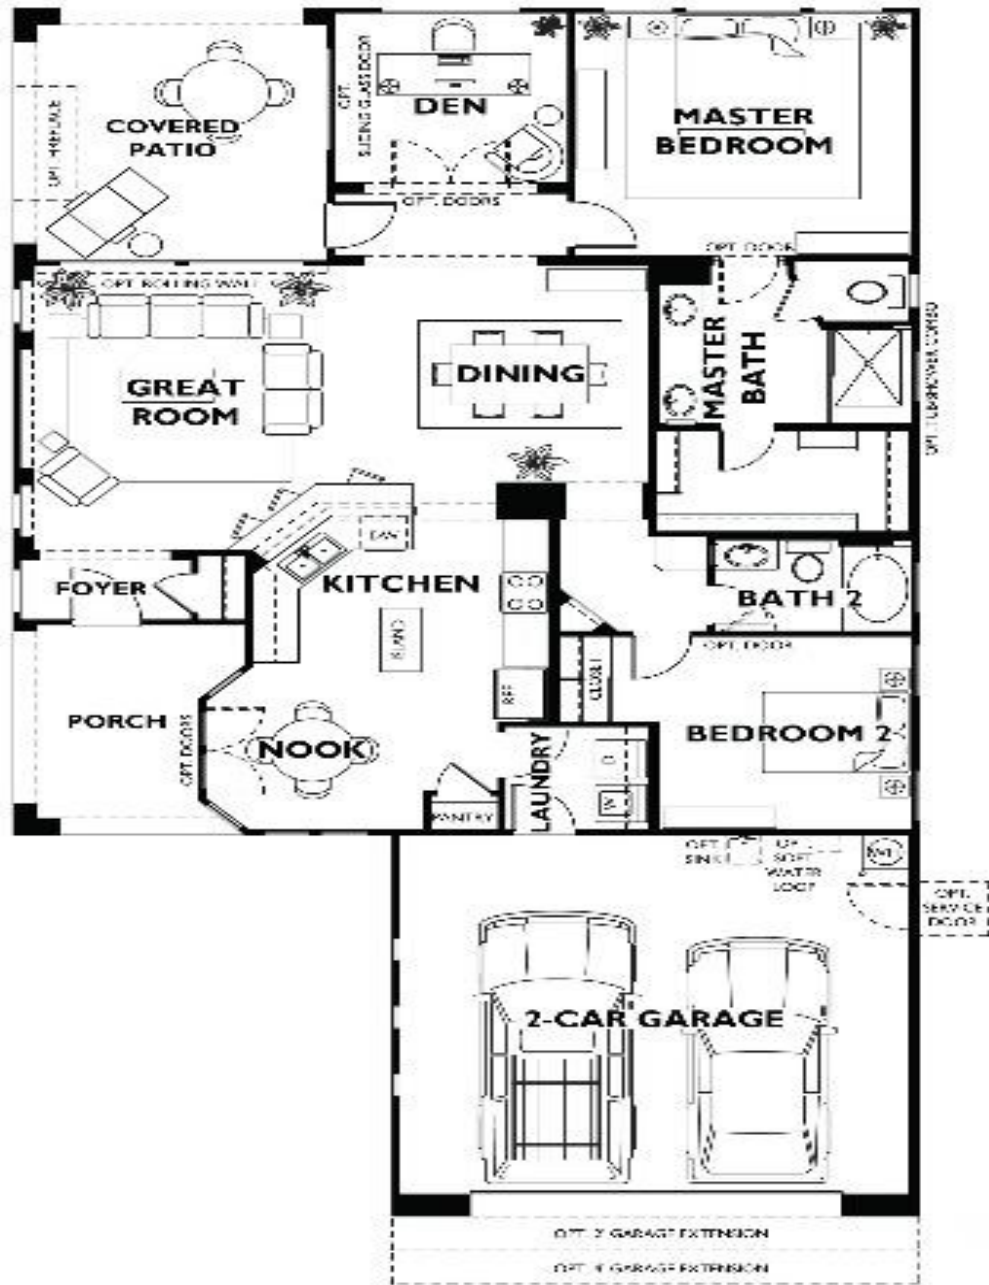

Monaco Model~Trilogy 1583 sf. 2 BR Split, 1.75 BA, Den

Trilogy at Vistancia Monaco Floor Plan Model Home

The Rhodes Team

"Excellence in Customer Care"

AZ-Homes-Online.com