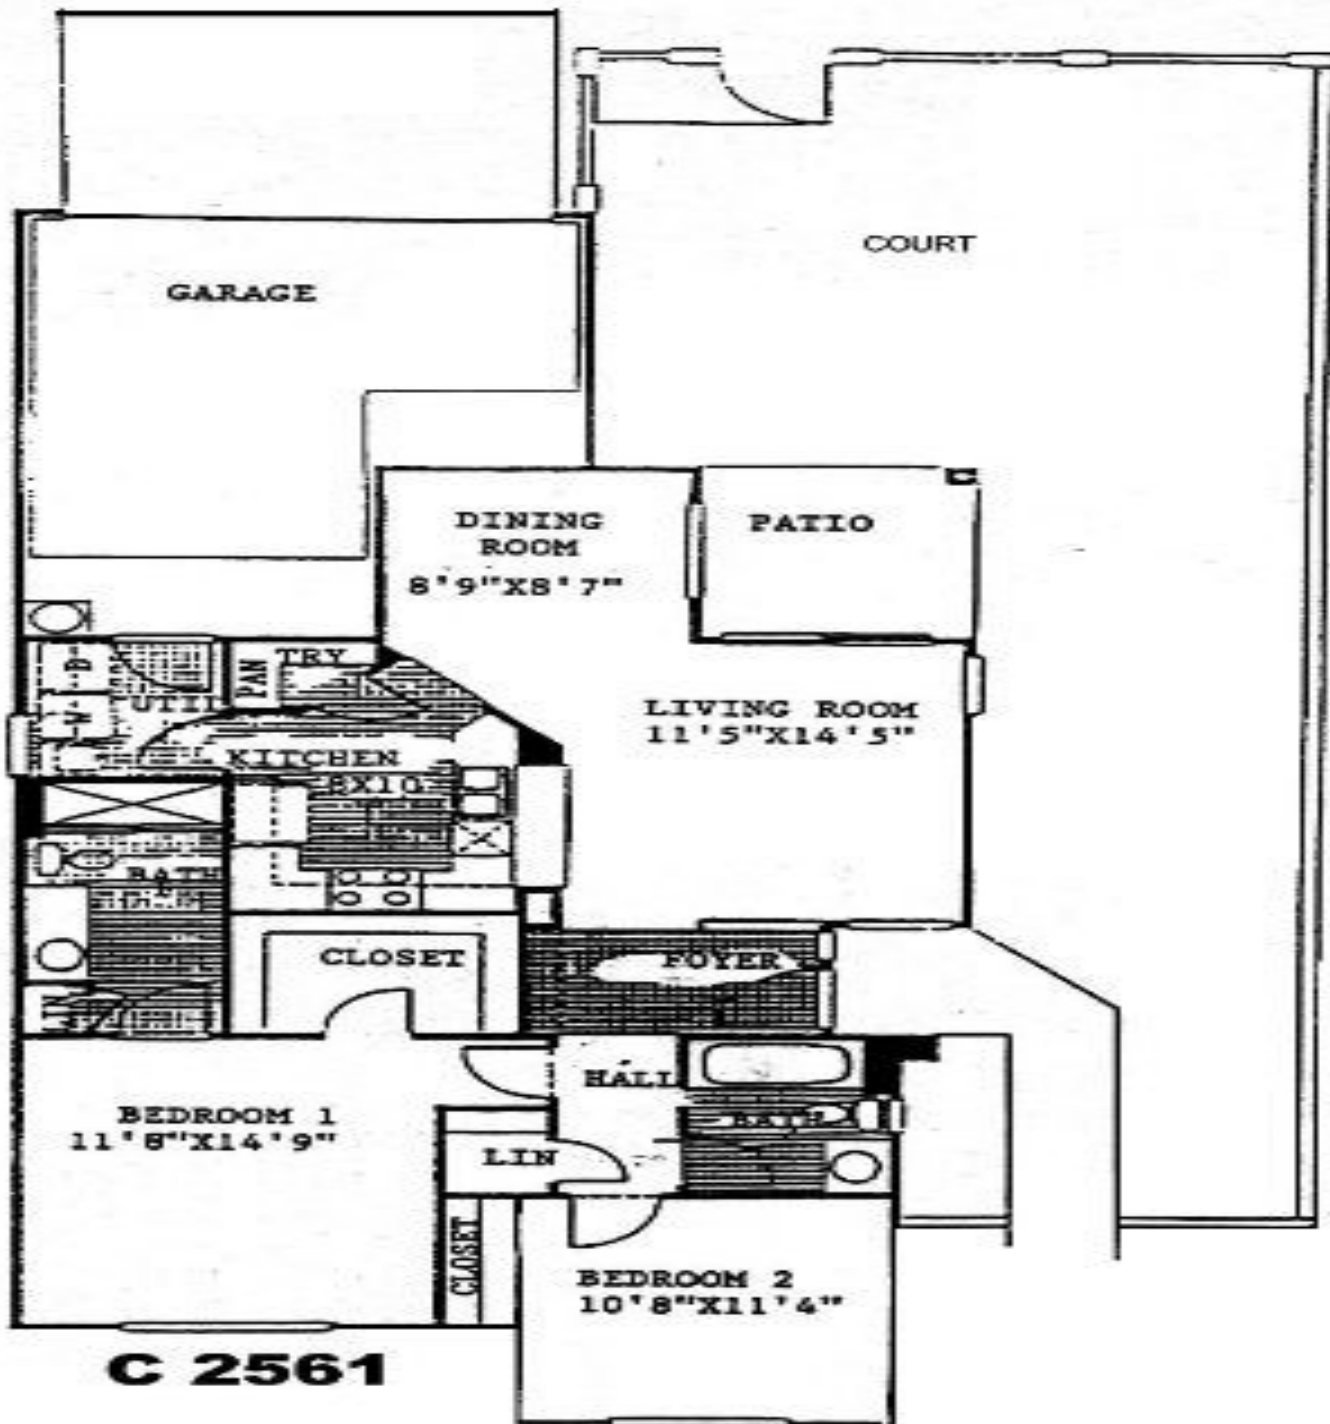

Mojave in Sun City West 1102 sqft. 2 BR, 1.75 BA

C 2561

Craig Rhodes | The Cascade Team

“Excellence in Customer Care”

AZ-Homes-Online.com