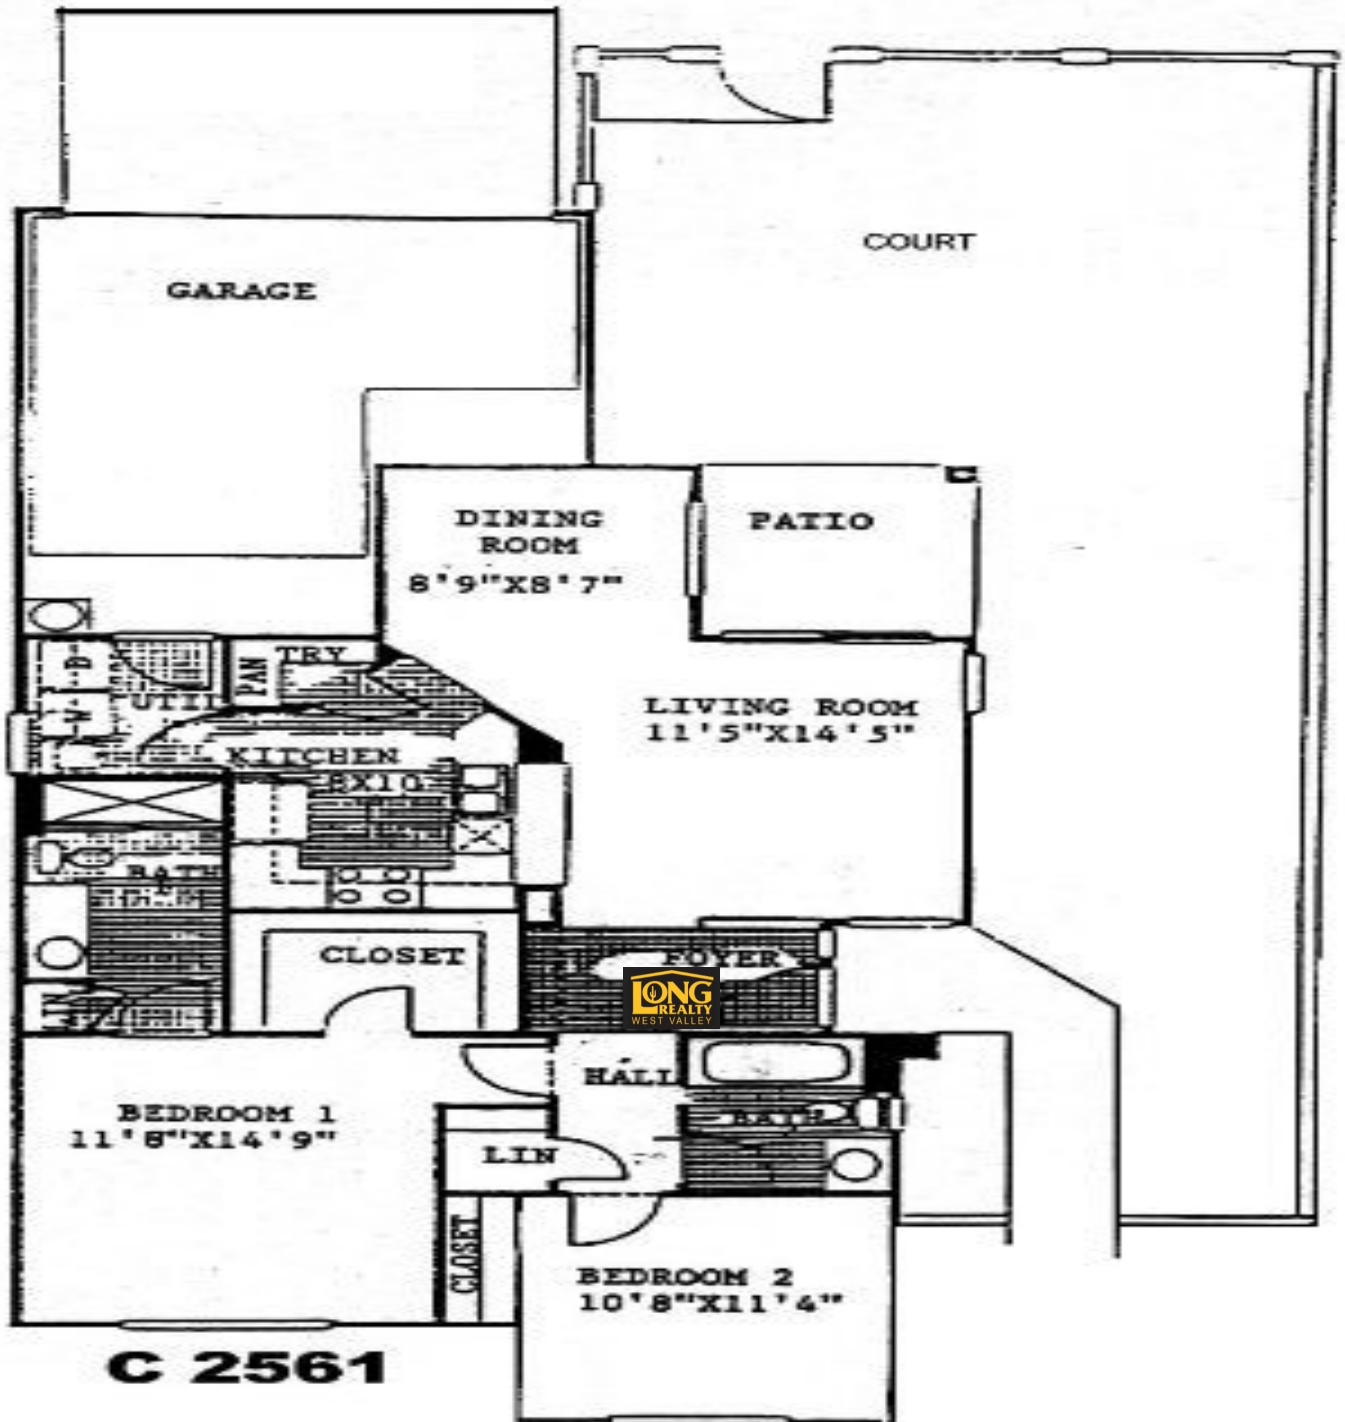

Mojave Model in Sun City West 1102 sqft. 2 BR, 1.75

C 2561

Craig Rhodes | Sun City West Expert

"Excellence in Client Care"

AZ-Homes-Online.com