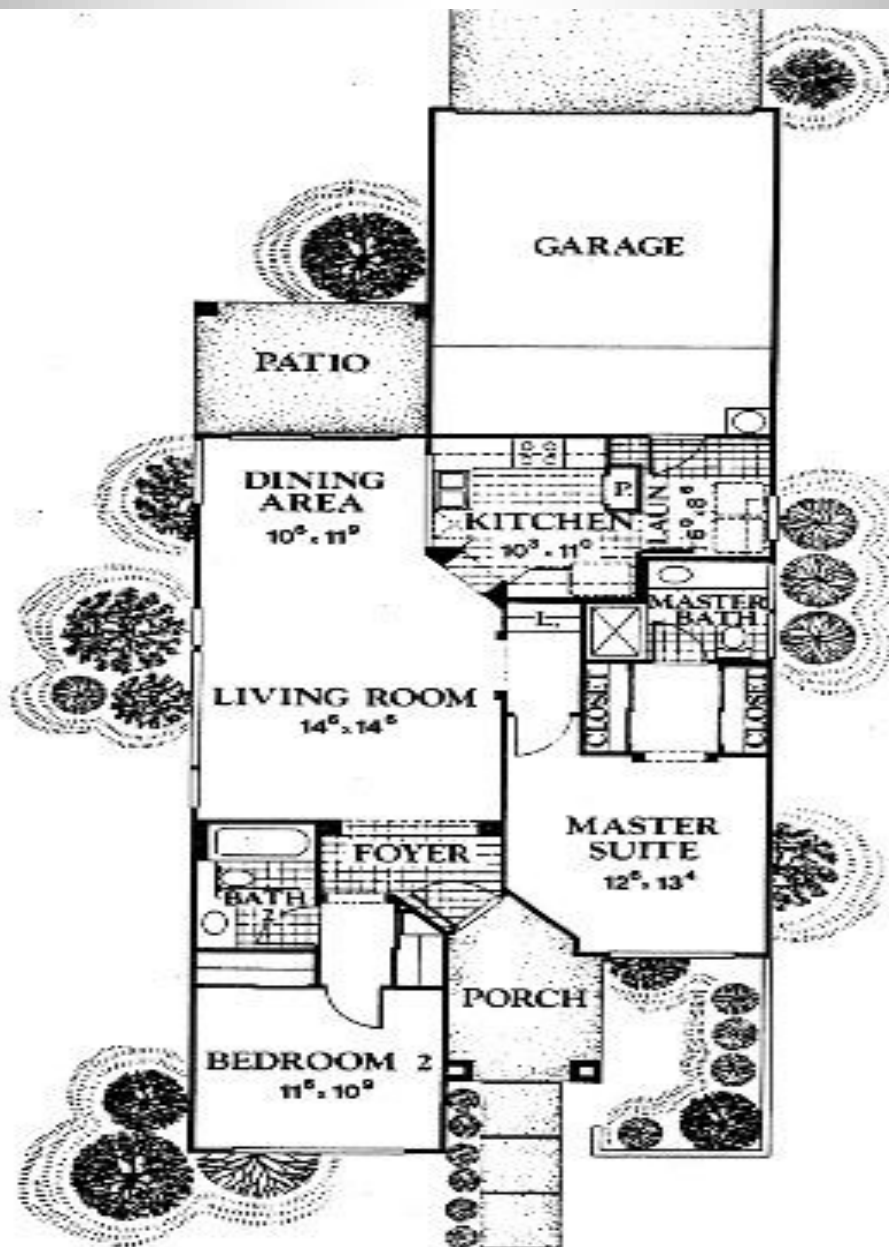

Mesa in Sun City West 1164 sqft. 2 BR, 1.75 BA

THE MESA C2662

Formal entry, two bedrooms, two baths, utility room, covered patio, 1½-car garage.
1,164 sq. ft.

Craig Rhodes | The Cascade Team

“Excellence in Customer Care”