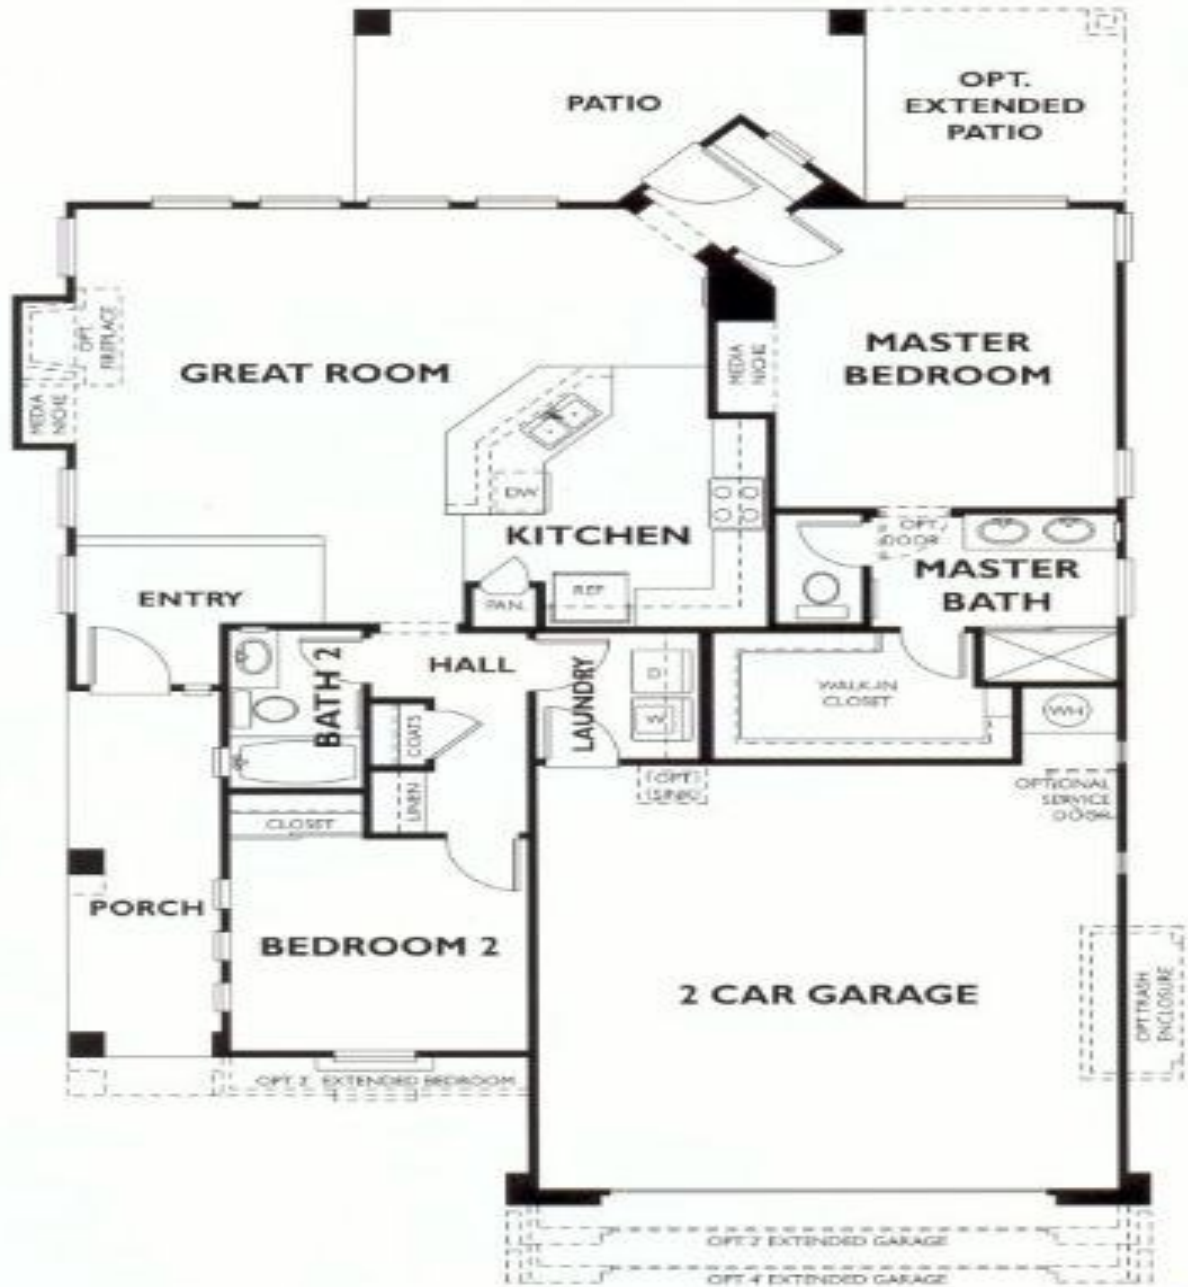

# Luna Model~Trilogy 1314 sf. 2 BR Split, 1.75 BA

Trilogy Luna Floorplan

The Rhodes Team  
"Excellence in Customer Care"

AZ-Homes-Online.com