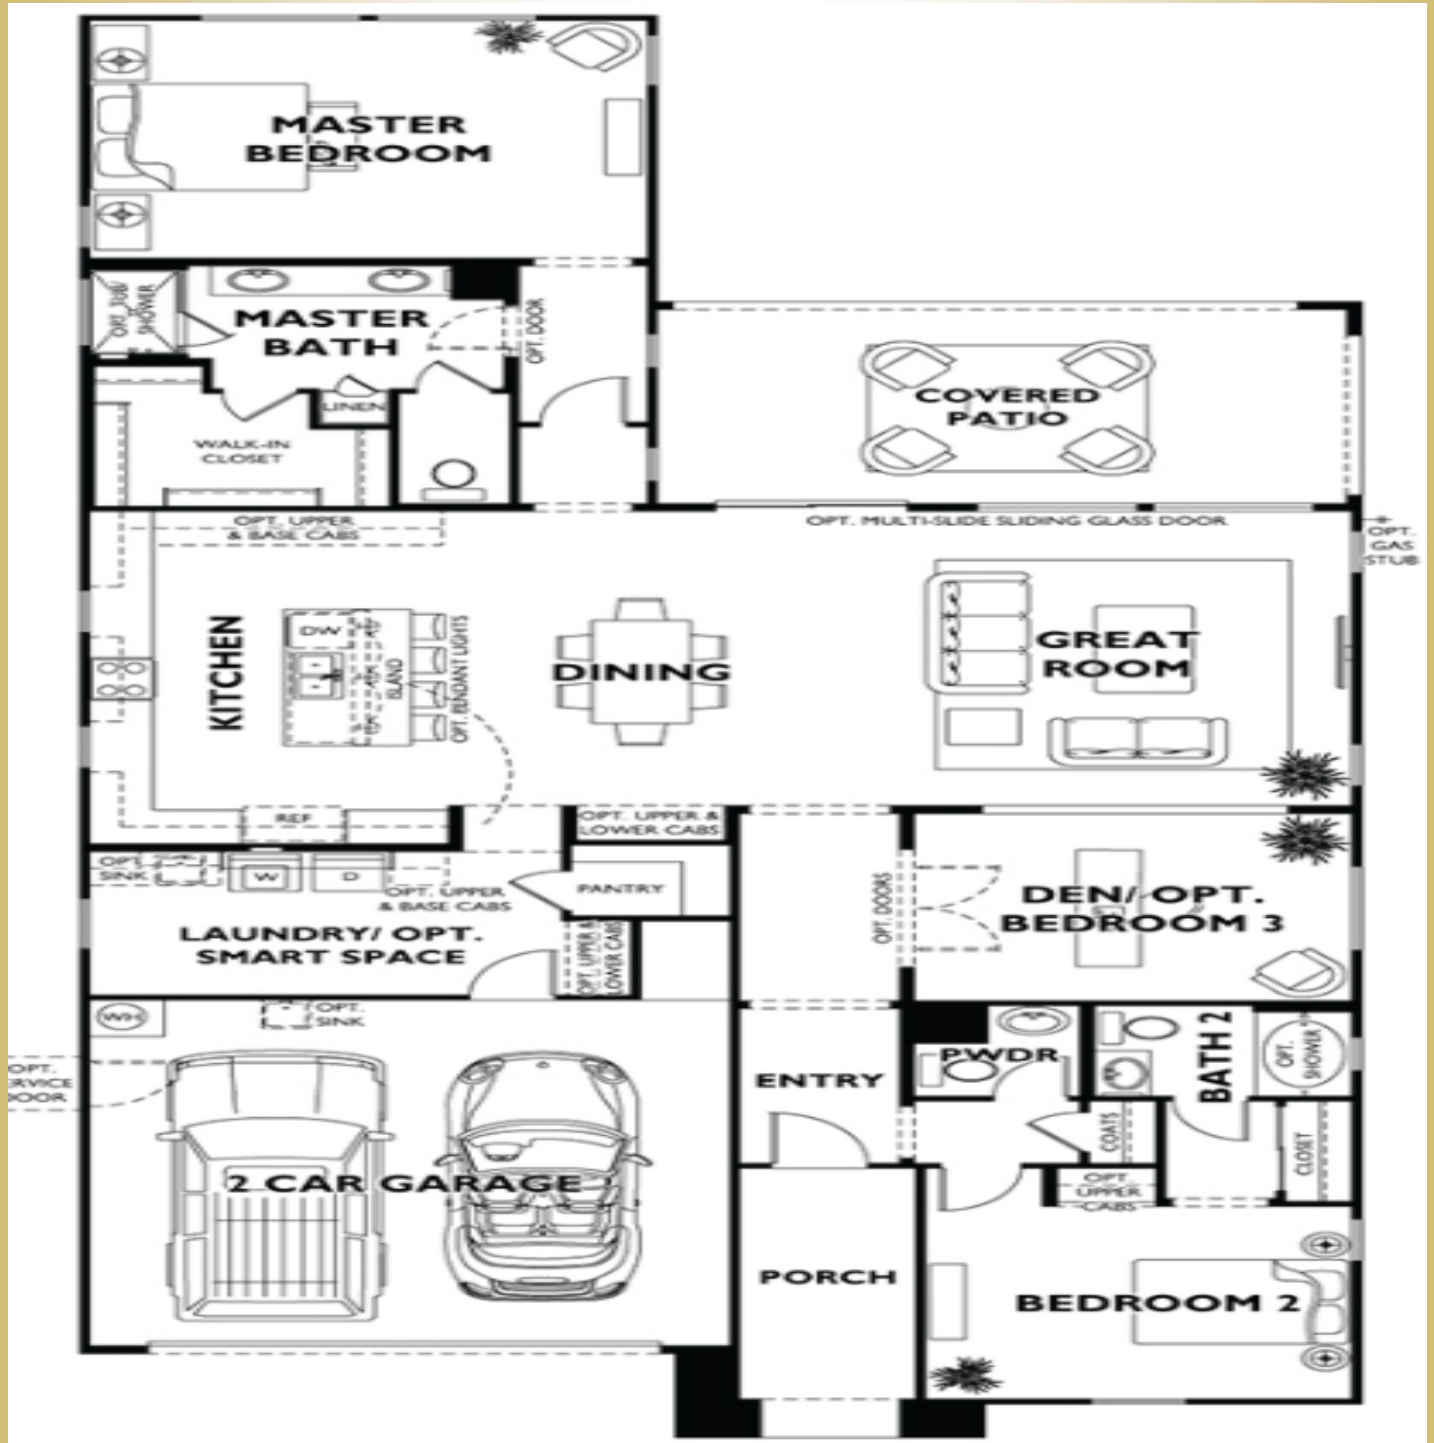

Lumina Model in Trilogy 2080 sf. 2BR, 2BA, 2 Cars

Craig Rhodes | TCT Real Estate
Discount Commissions | Buyer Rebates

AZ-Homes-Online.com

FOR SALE
TCT
The Cascade Team
Real Estate
CRAIG RHODES
623.236.6797