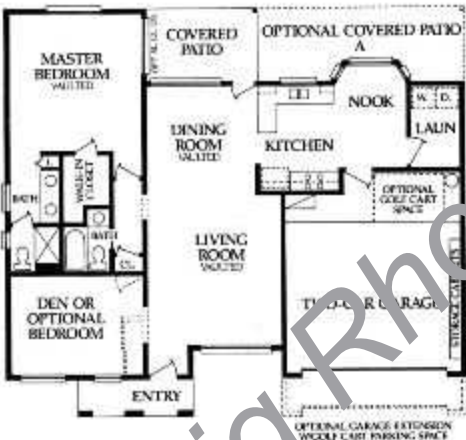

Premiere Series

Elevation-A

The Loma - Plan 1270

1 Bedroom, Den (Optional 2nd Bedroom), 2 Baths,
1272 Livable Sq. Ft.

Elevation-B

Elevation-C