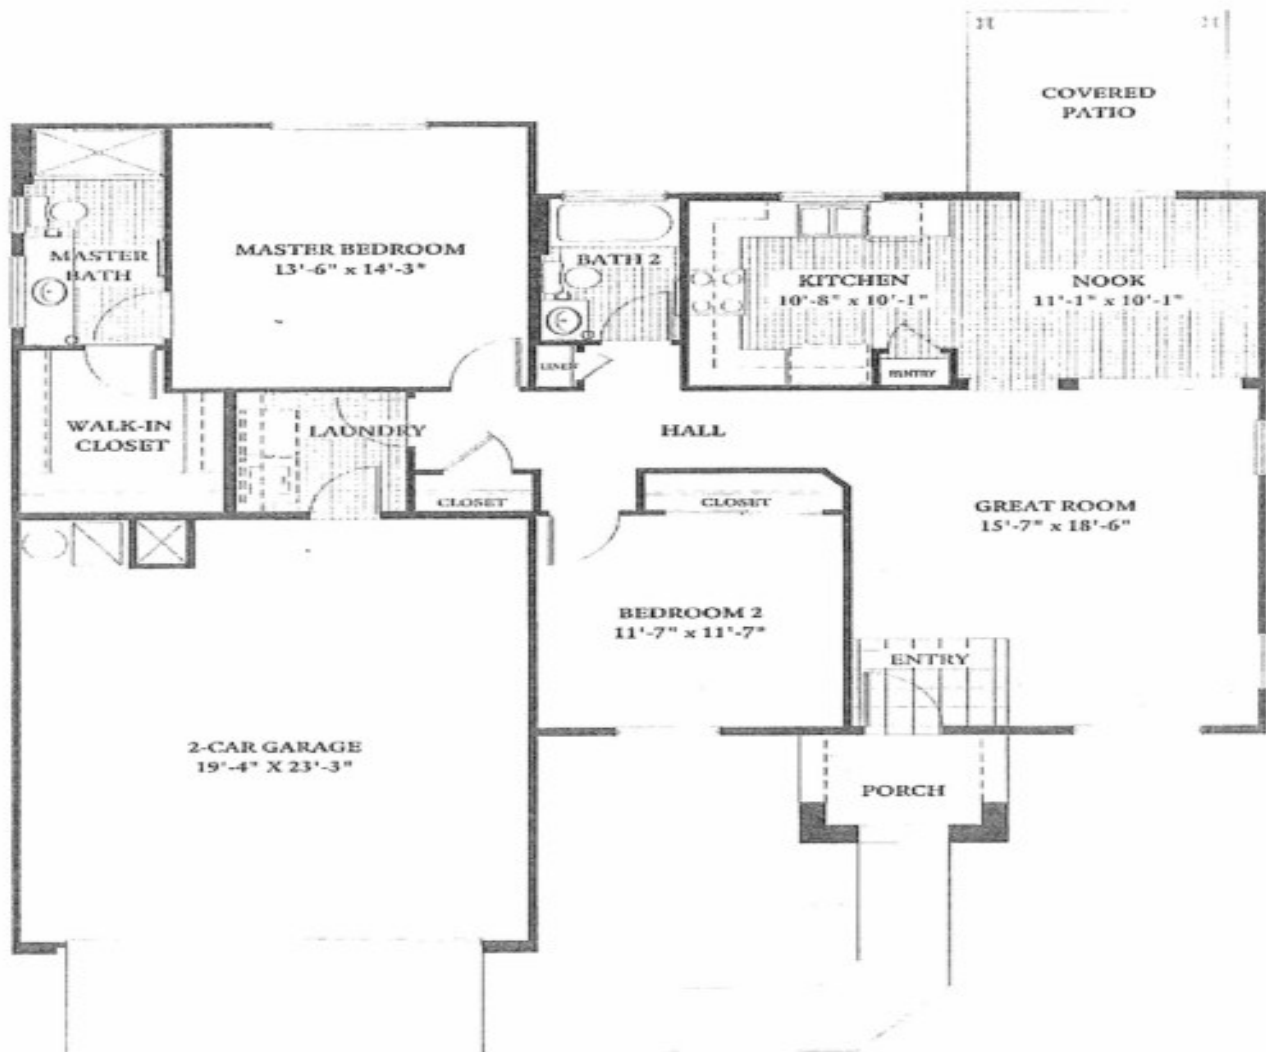

Legacy in Sun City Grand 1284 sf. 2 BR, 1.75 BA

The Legacy Home Plan - 1,284 sq. ft.

The Rhodes Team

"Excellence in Customer Care"

AZ-Homes-Online.com