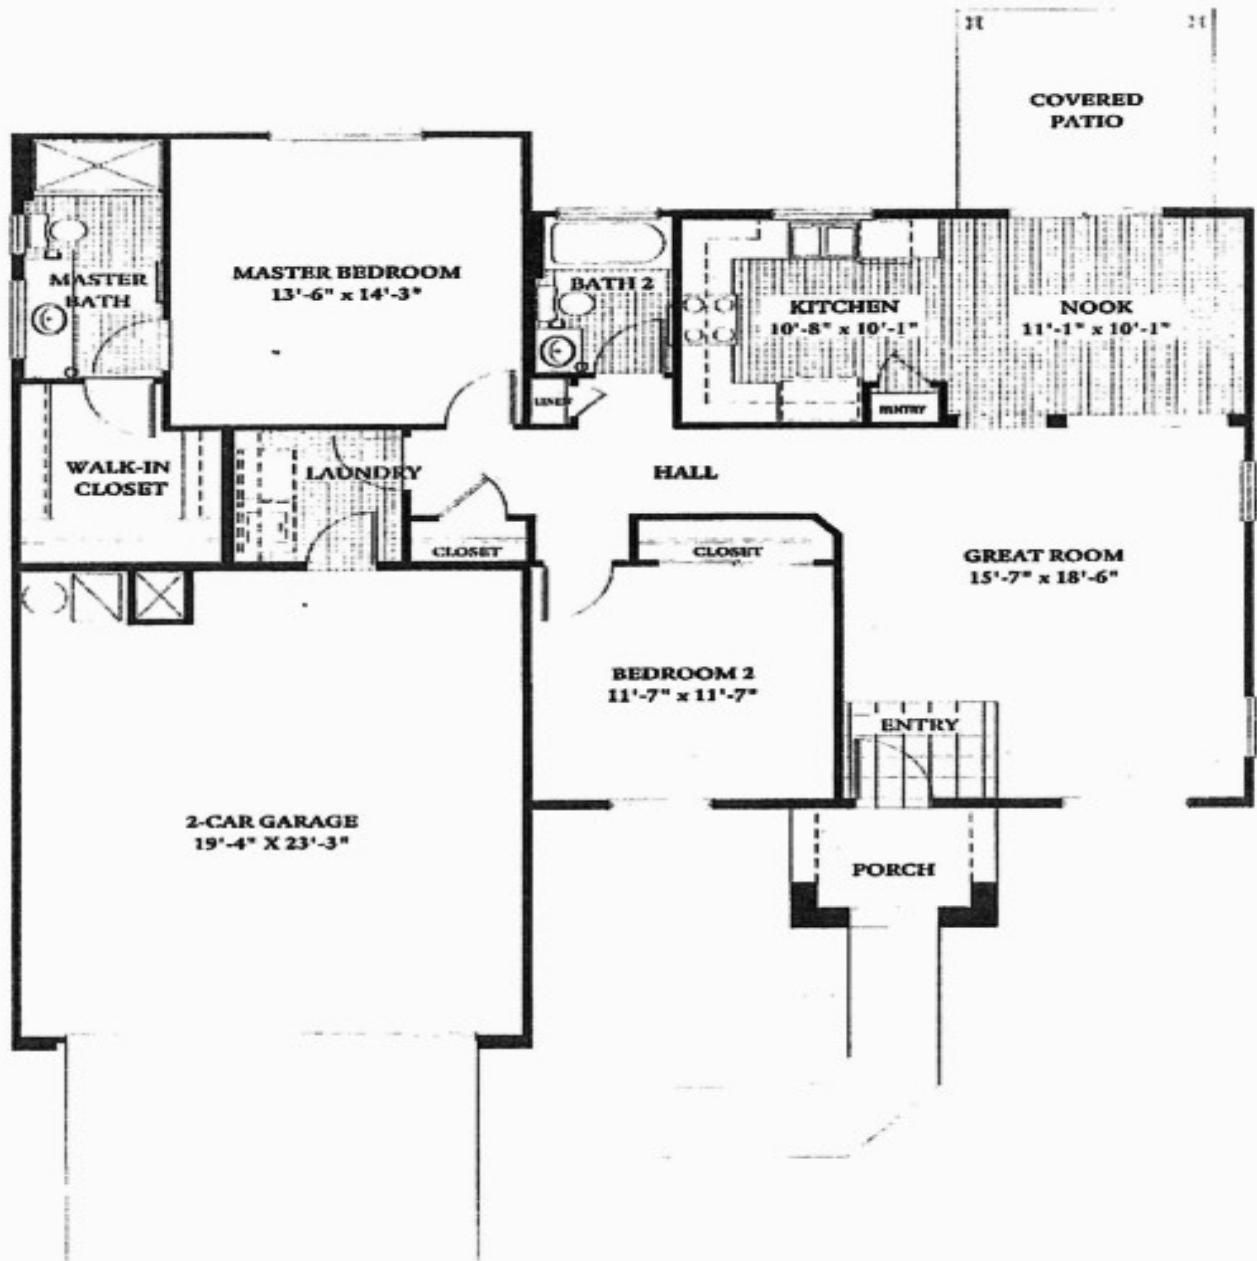

# Legacy in Sun City Grand 1284 sf. 2 BR, 1.75 BA

## The Legacy Home Plan - 1,284 sq. ft.

Craig Rhodes | Sun City Grand Expert

"Excellence in Customer Care"

[AZ-Homes-Online.com](http://AZ-Homes-Online.com)